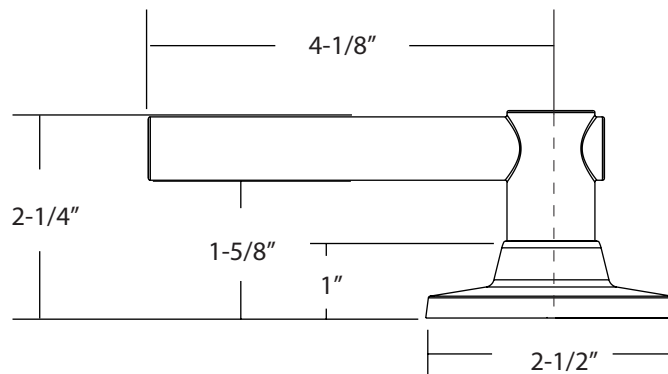

EXPRESSIONS™ SERIES

Rosette
Lever
Finishes

Owen
Holden
Satin Brass (US4)
Satin Nickel (US15)
Flat Black (US19)
Polished Chrome (US26)

Door Specs 2-1/8" Face Bore, 1" Edge Bore
1" x 2-1/4" Radius Corner

Latch 2-3/8" or 2-3/4" Adjustable latch,
Radius Corner

Door Thickness 1-3/8" to 1-3/4"

Cylinder SC1
KW1 Optional
WR5 Optional

Handing Universal handing

Description

Owen Rosette with Holden Lever, Schlage Keyway
Owen Rosette with Holden Lever, Kwikset Keyway
Owen Rosette with Holden Lever, Weiser Keyway
Owen Rosette with Holden Lever
Owen Rosette with Holden Lever
Owen Rosette with Holden Lever