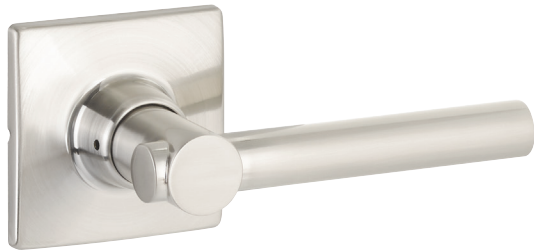

# EXPRESSIONS™ SERIES

Rosette  
Lever  
Finishes

**Marcel**  
Holden  
Satin Brass (US4)  
Satin Nickel (US15)  
Flat Black (US19)  
Polished Chrome (US26)

Door Specs 2-1/8" Face Bore, 1" Edge Bore  
1" x 2-1/4" Radius Corner

Latch 2-3/8" or 2-3/4" Adjustable latch,  
Radius Corner

Door Thickness 1-3/8" to 1-3/4"

Cylinder SC1  
KW1 Optional  
WR5 Optional

Handing Universal handing

## Description

Marcel Rosette with Holden Lever, Schlage Keyway  
Marcel Rosette with Holden Lever, Kwikset Keyway  
Marcel Rosette with Holden Lever, Weiser Keyway  
Marcel Rosette with Holden Lever  
Marcel Rosette with Holden Lever  
Marcel Rosette with Holden Lever