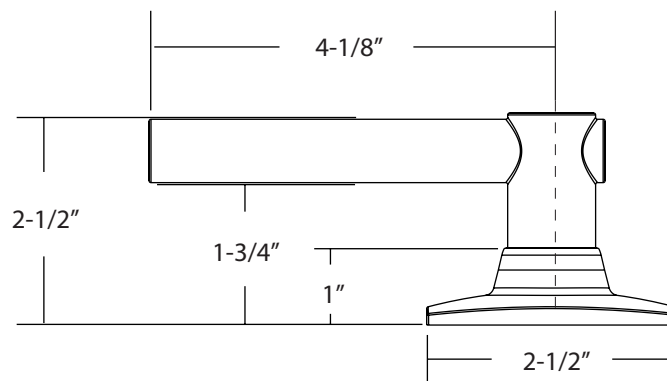

# EXPRESSIONS™ SERIES

Rosette  
Lever  
Finishes

**Marcel**  
Holden  
Satin Brass (US4)  
Satin Nickel (US15)  
Flat Black (US19)  
Polished Chrome (US26)

Door Specs 2-1/8" Face Bore, 1" Edge Bore  
1" x 2-1/4" Radius Corner

Latch 2-3/8" or 2-3/4" Adjustable latch,  
Radius Corner

Door Thickness 1-3/8" to 1-3/4"

Cylinder SC1  
KW1 Optional  
WR5 Optional

Handing Universal handing