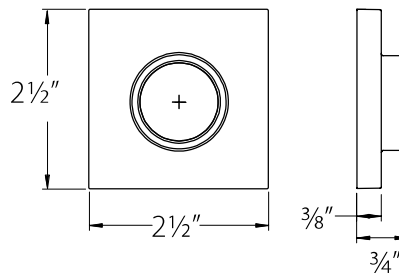

Helios Lever (HLO)

Door Thickness Specifications:

- Standard Door Thickness: 1 1/4" - 2 1/16"
- Extended Door Thickness Range: 2 1/16" - 2 3/4"

* Specify Door Handing and Thickness when ordering
* For thicker doors, must order with Extension Kit

Disk Key-in Rosette

Square Key-in Rosette

Modern Rectangular Key-in Rosette