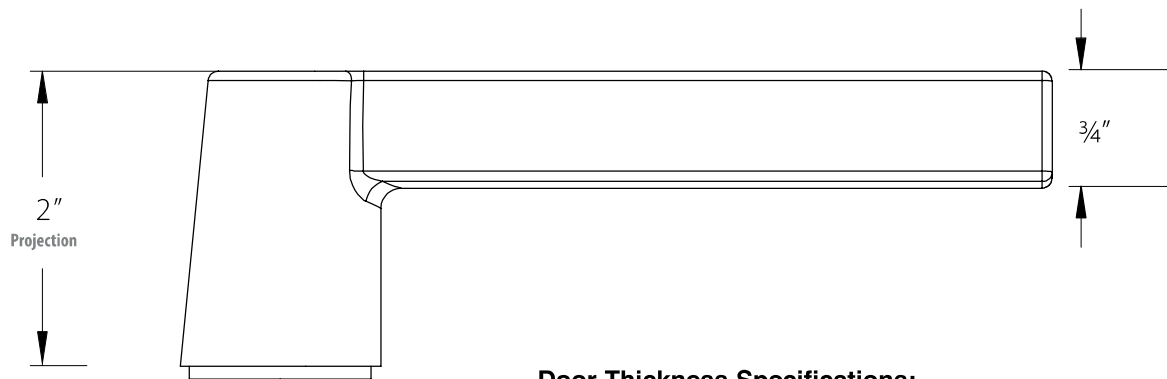

Helios Lever (HLO)

Door Thickness Specifications:

- Standard Door Thickness: 1 1/4" - 2 1/16"
- Extended Door Thickness Range: 2 1/16" - 2 3/4"

* Specify Door Handing and Thickness when ordering
* For thicker doors, must order with Extension Kit

Disk Key-in Rosette

Square Key-in Rosette

Modern Rectangular Key-in Rosette