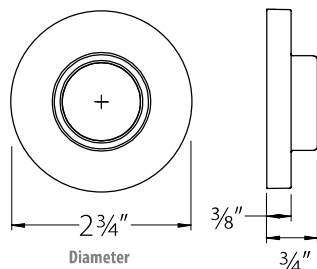

Helios Lever (HLO)

Door Thickness Specifications:

- Standard Door Thickness: 1 1/4" - 2 1/16"
- Extended Door Thickness Range: 2 1/16" - 2 3/4"

* Specify Door Handing and Thickness when ordering
* For thicker doors, must order with Extension Kit

Disk Key-in Rosette

Square Key-in Rosette

Modern Rectangular Key-in Rosette