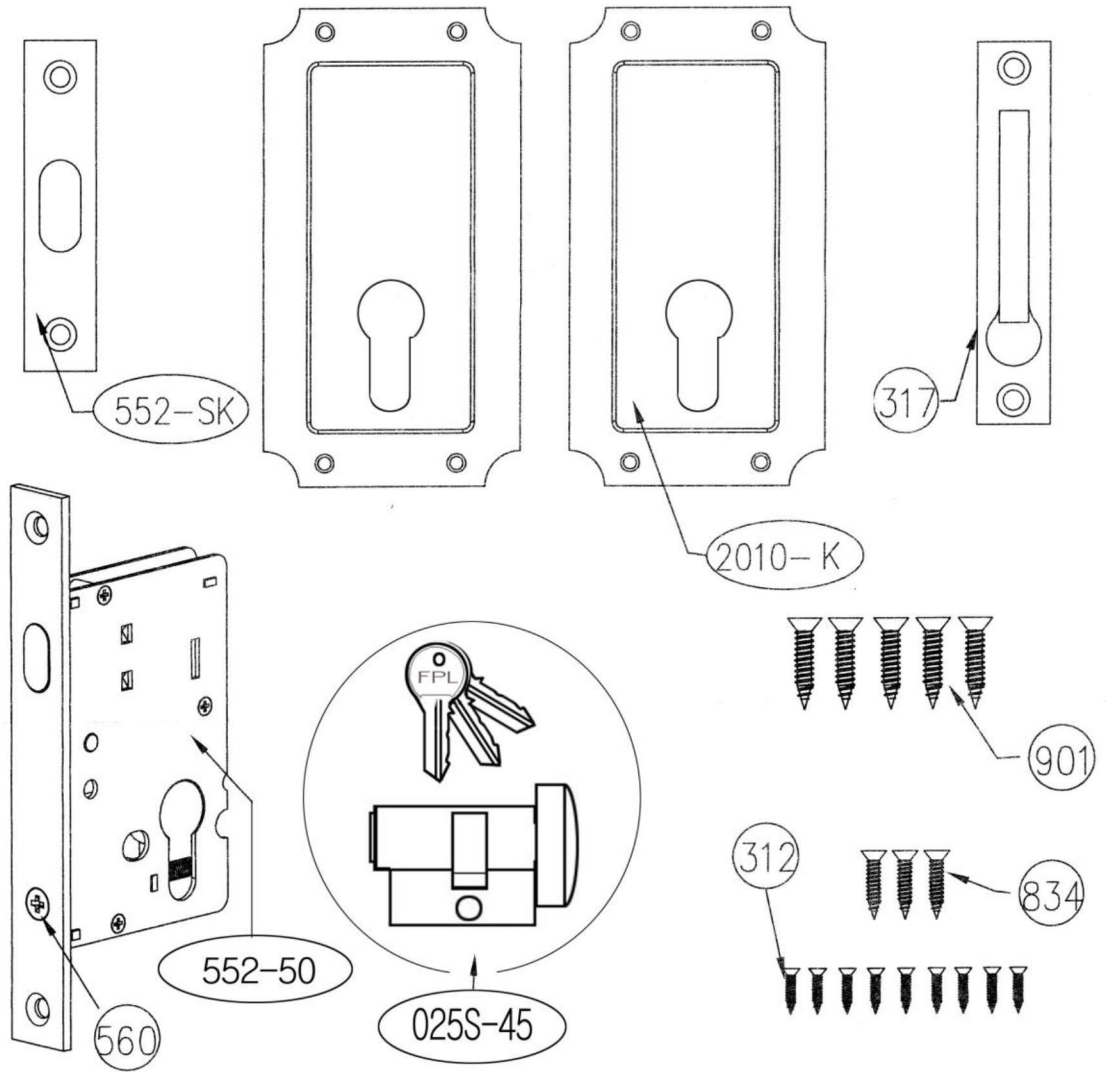

MANOR POCKET LOCK WITH SINGLE KEYED CYLINDER

PART NO.	ITEM	Q'TY
552-50	MORTISE LOCK	1
2010-K	MANOR KEYED PLATE	2
552-SK	STRIKE	1
317	SLIDING DOOR EDGE PULL	1
025S-45	SINGLE KEYED CYLINDER AND KEY	1

PART NO.	ITEM	Q'TY
834	#8X3/4" WOOD SCREW FOR EDGE PULL MOUNTING	3
901	#9X1" WOOD SCREW FOR LOCK AND STRIKE	5
312	#3X1/2" WOOD SCREW FOR PLATE MOUNTING	9
560	M5X60mm CYLINDER SCREW (MOUNTED)	1
1062	FINISH CARE INSTRUCTIONS	1
285	PARTS LIST SHEET (THIS SHEET)	1
1131	INSTALLATION INSTRUCTIONS	1