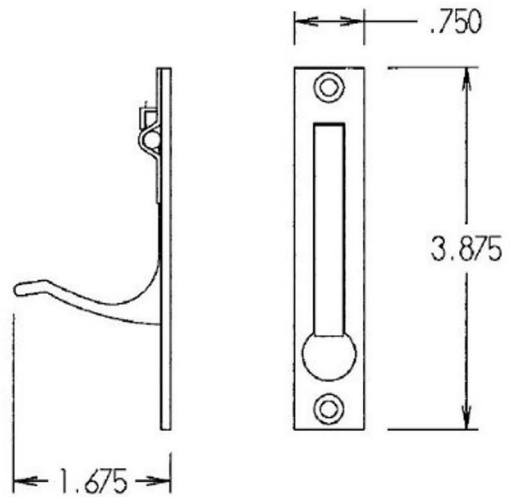

# Manor Pocket Lock with Keyed Cylinder

#317 FINGER EDGE PULL