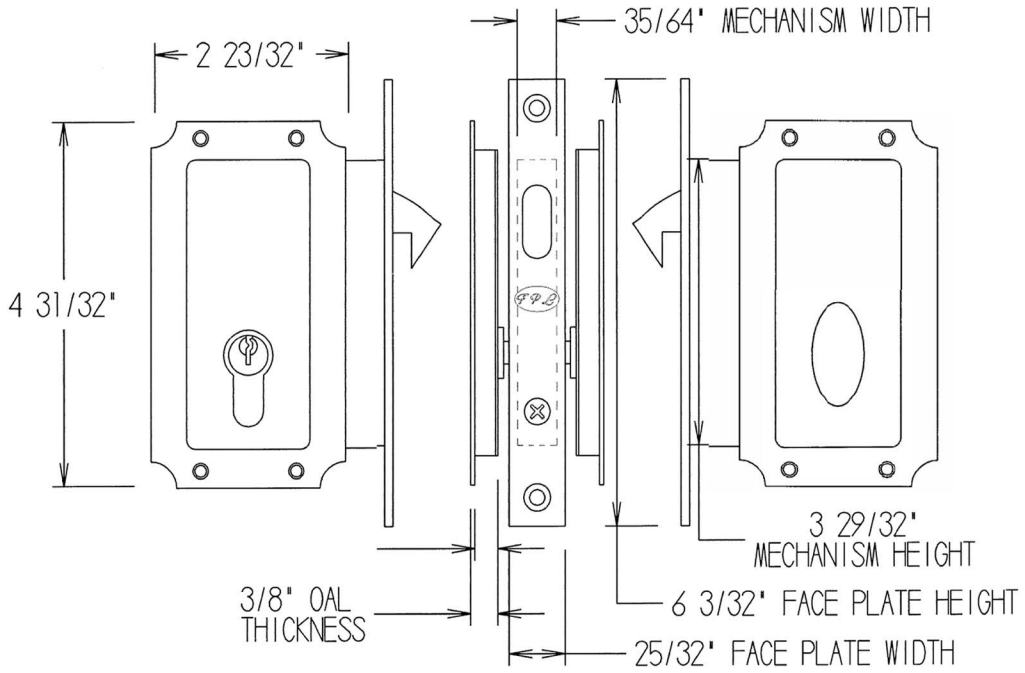

# Manor Pocket Lock with Keyed Cylinder

#317 FINGER EDGE PULL