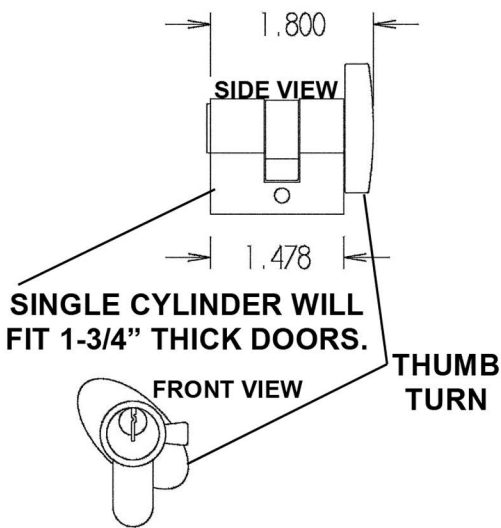

# Manor Pocket Lock with Keyed Cylinder

#317 FINGER EDGE PULL