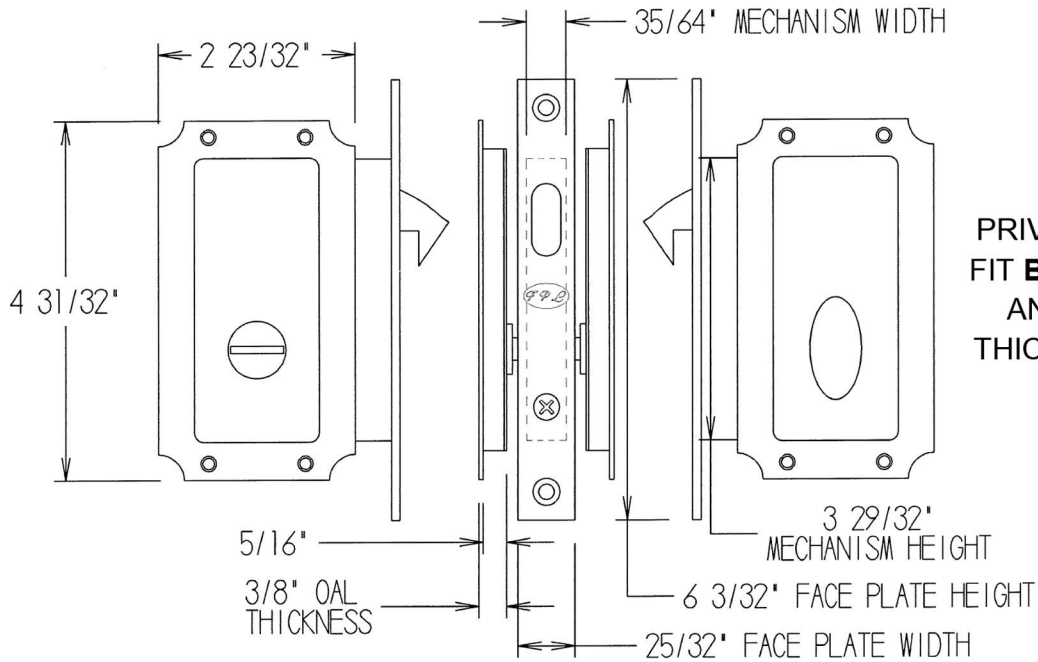

Manor Pocket Lock Privacy

PRIVACY WILL
FIT **BOTH** 1-3/8"
AND 1-3/4"
THICK DOORS.