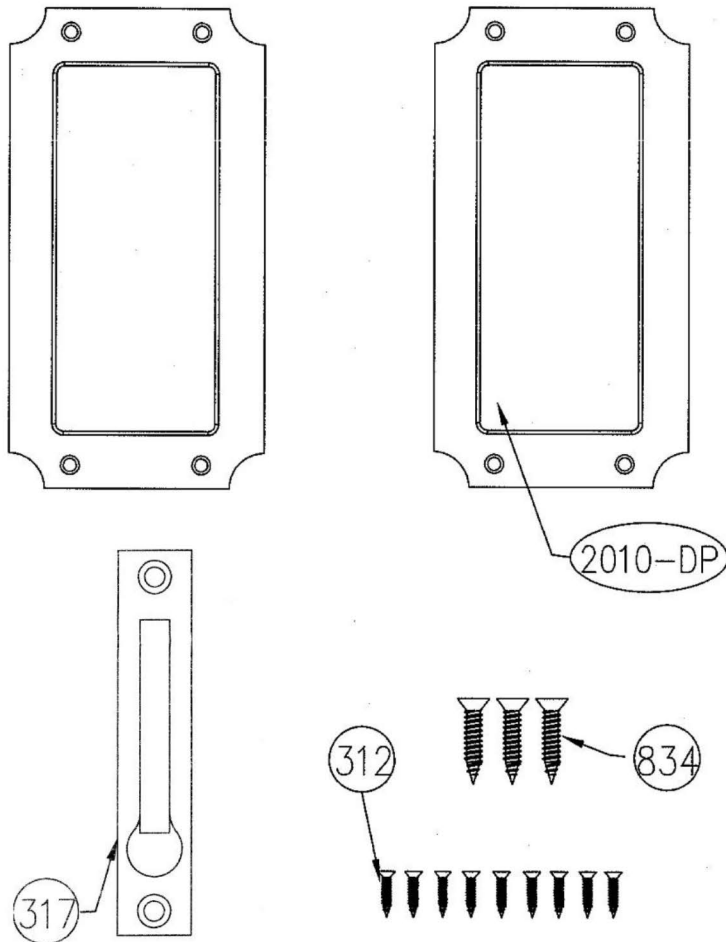

MANOR PASSAGE/DUMMY

PART NO.	ITEM	Q'TY
834	#8X3/4" WOOD SCREW FOR EDGE PULL MOUNTING	3
312	#3X1/2" WOOD SCREW FOR PLATE MOUNTING	9
2010-DP	MANOR DUMMY PLATE	2
317	SLIDING DOOR EDGE PULL	1
1062	FINISH CARE INSTRUCTIONS	1
1068	PARTS LIST SHEET (THIS SHEET)	1
1069	INSTALLATION INSTRUCTIONS	1