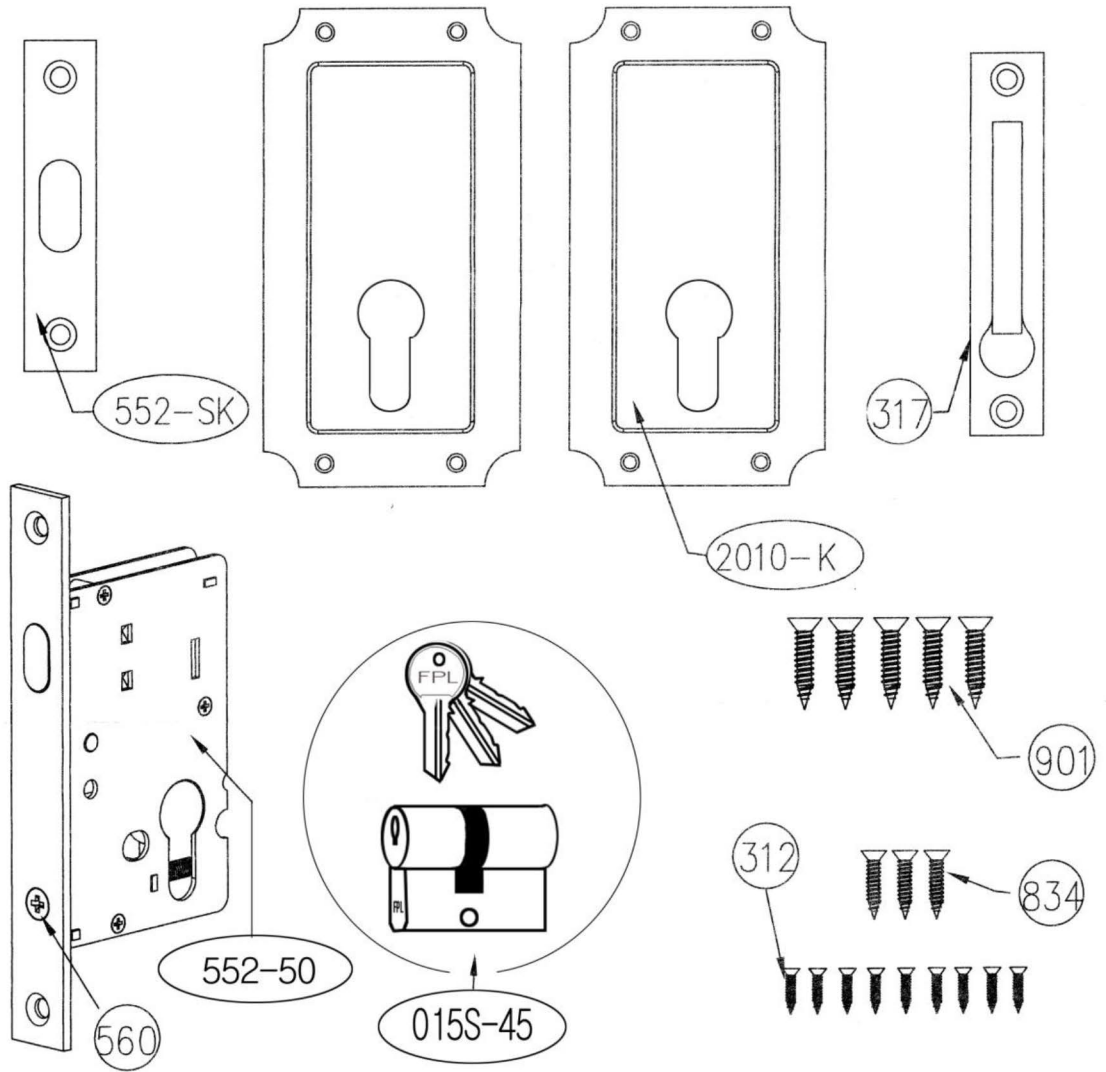

# MANOR POCKET LOCK WITH DOUBLE KEYED CYLINDER

PART NO.	ITEM	Q'TY
552-50	MORTISE LOCK	1
2010-K	MANOR KEYED PLATE	2
552-SK	STRIKE	1
317	SLIDING DOOR EDGE PULL	1
015S-45	DOUBLE KEYED CYLINDER AND KEY	1

PART NO.	ITEM	Q'TY
834	#8X3/4" WOOD SCREW FOR EDGE PULL MOUNTING	3
901	#9X1" WOOD SCREW FOR LOCK AND STRIKE	5
312	#3X1/2" WOOD SCREW FOR PLATE MOUNTING	9
560	M5X60mm CYLINDER SCREW (MOUNTED)	1
1062	FINISH CARE INSTRUCTIONS	1
286	PARTS LIST SHEET (THIS SHEET)	1
1131	INSTALLATION INSTRUCTIONS	1