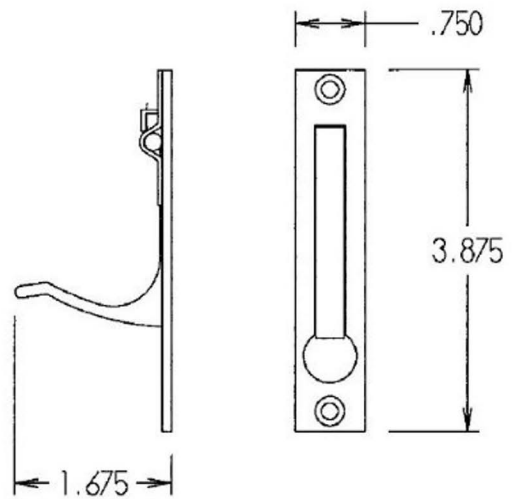

Manor Pocket Lock with Keyed Cylinder

#317 FINGER EDGE PULL