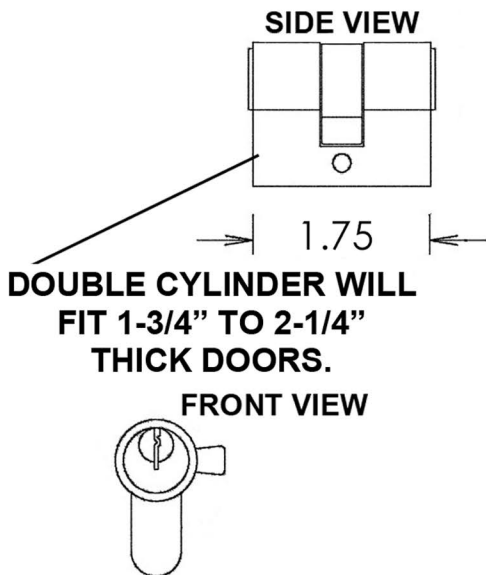

Manor Pocket Lock with Keyed Cylinder

#317 FINGER EDGE PULL