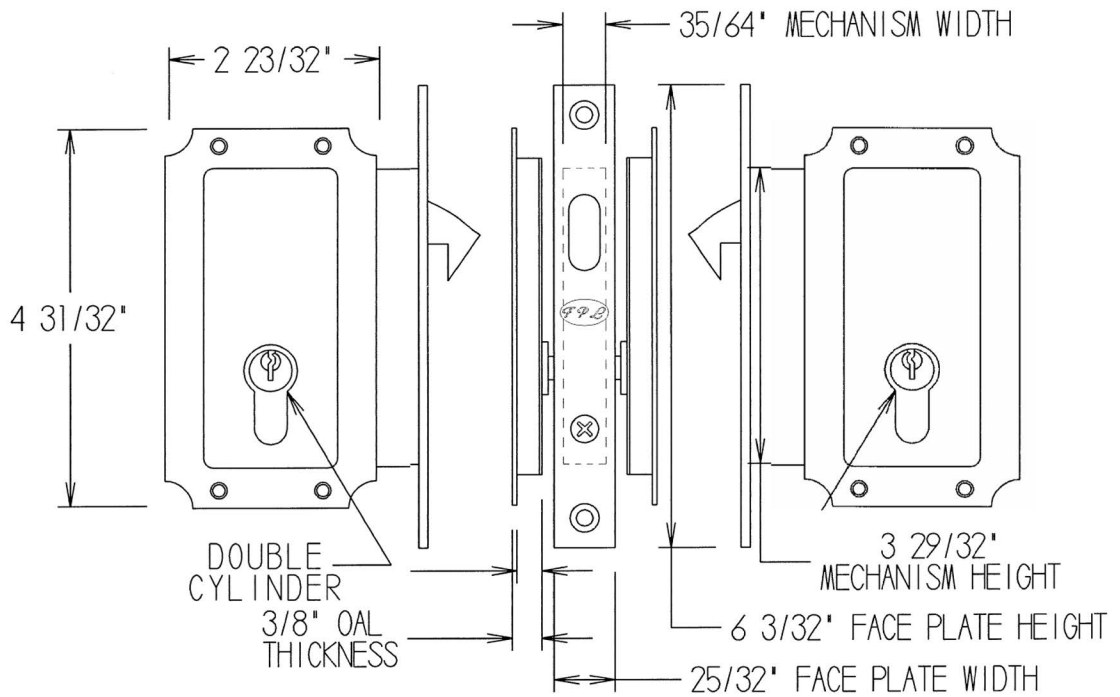

Manor Pocket Lock with Keyed Cylinder

#317 FINGER EDGE PULL