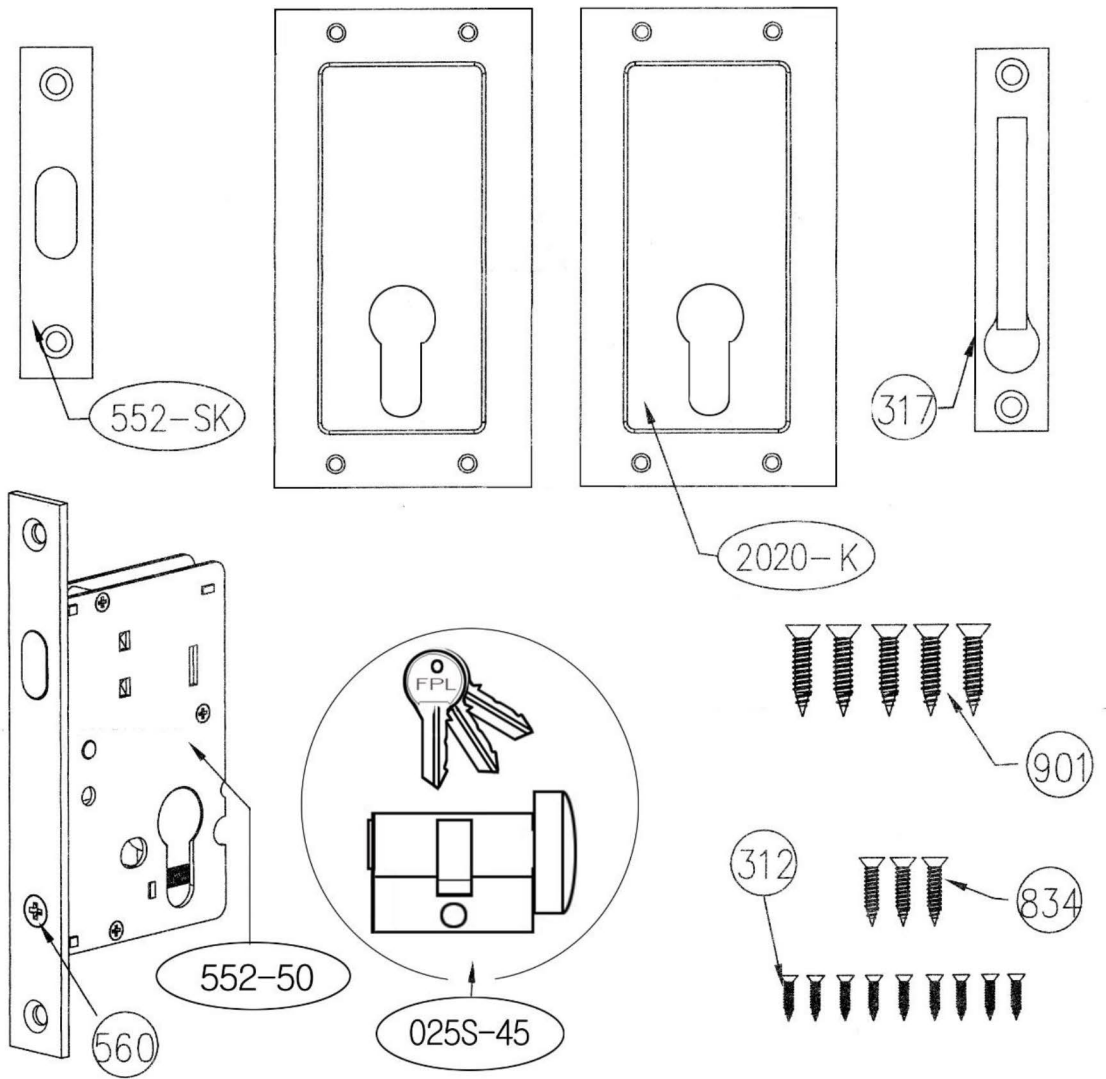

ANACAPA POCKET LOCK WITH SINGLE KEYED CYLINDER

PART NO.	ITEM	QTY
552-50	MORTISE LOCK	1
2020-K	ANACAPA KEYED PLATE	2
552-SK	STRIKE	1
317	SLIDING DOOR EDGE PULL	1
025S-45	SINGLE KEYED CYLINDER AND KEY	1

PART NO.	ITEM	QTY
834	#8X3/4" WOOD SCREW FOR EDGE PULL MOUNTING	3
901	#9X1" WOOD SCREW FOR LOCK AND STRIKE	5
312	#3X1/2" WOOD SCREW FOR PLATE MOUNTING	9
560	M5X60mm CYLINDER SCREW (MOUNTED)	1
1062	FINISH CARE INSTRUCTIONS	1
287	PARTS LIST SHEET (THIS SHEET)	1
1131	INSTALLATION INSTRUCTIONS	1