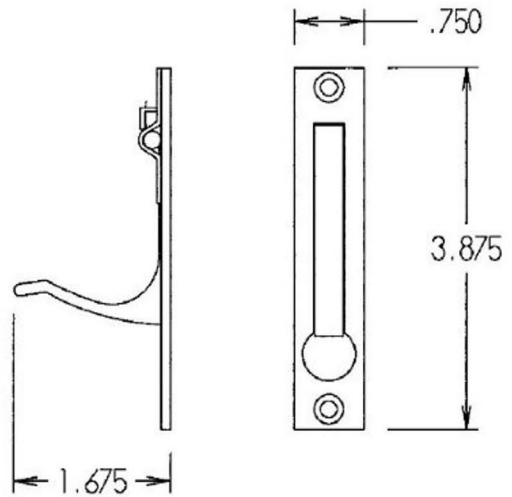

Anacapa Pocket Lock with Keyed Cylinder

#317 FINGER EDGE PULL