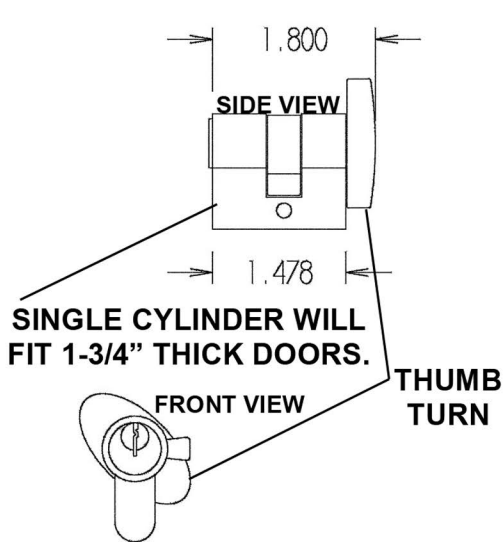

Anacapa Pocket Lock with Keyed Cylinder

#317 FINGER EDGE PULL