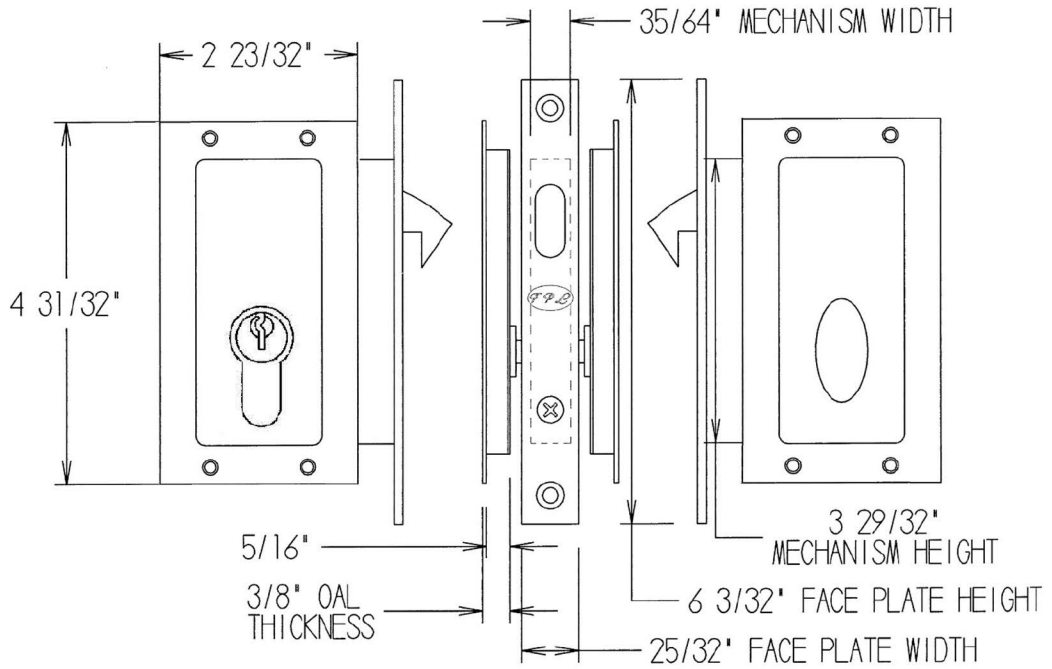

Anacapa Pocket Lock with Keyed Cylinder

#317 FINGER EDGE PULL