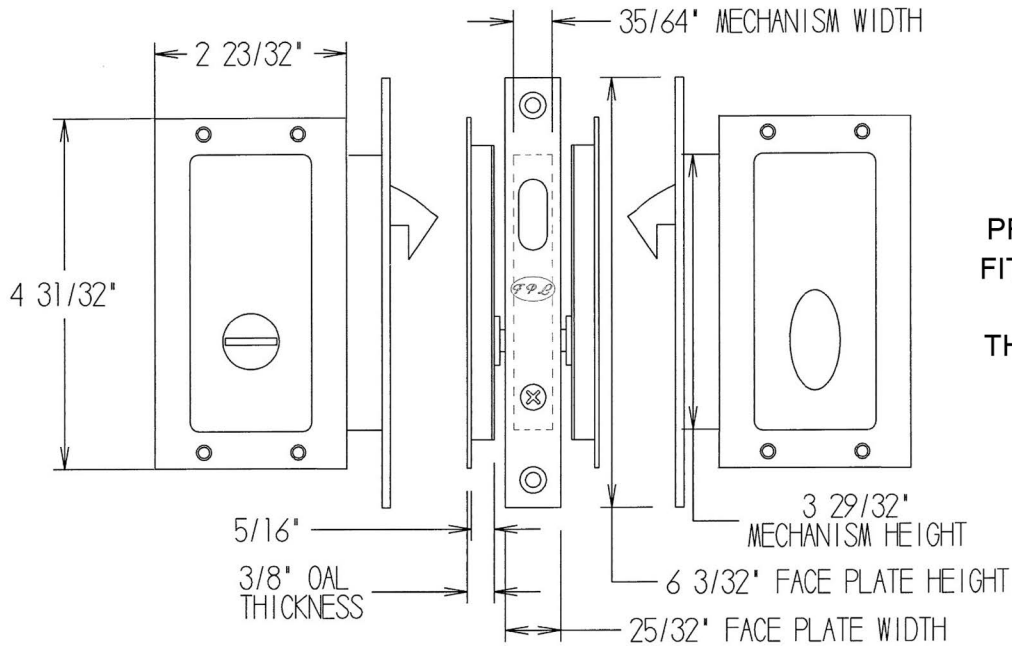

Anacapa Pocket Lock Privacy

PRIVACY WILL
FIT **BOTH** 1-3/8"
AND 1-3/4"
THICK DOORS.