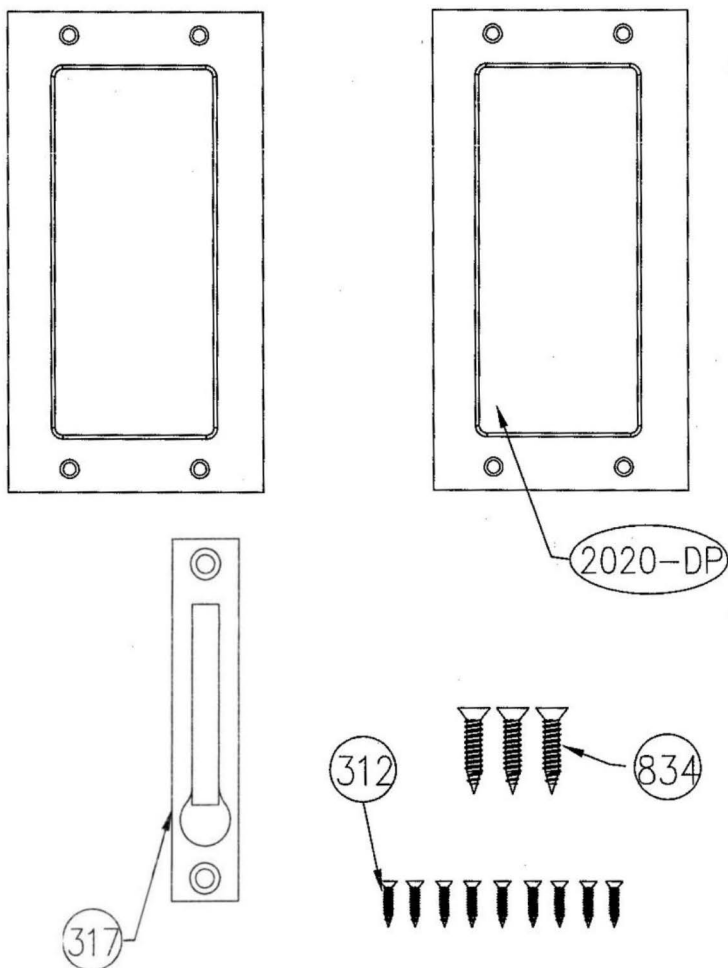

# ANACAPA PASSAGE/DUMMY

PART NO.	ITEM	Q'TY
834	#8X3/4" WOOD SCREWS FOR EDGE PULL MOUNTING	3
312	#3X1/2" WOOD SCREWS FOR PLATE MOUNTING	9
2020-DP	ANACAPA DUMMY PLATE	2
317	SLIDING DOOR EDGE PULL	1
1062	FINISH CARE INSTRUCTIONS	1
1070	PARTS LIST SHEET (THIS SHEET)	1
1069	INSTALLATION INSTRUCTIONS	1