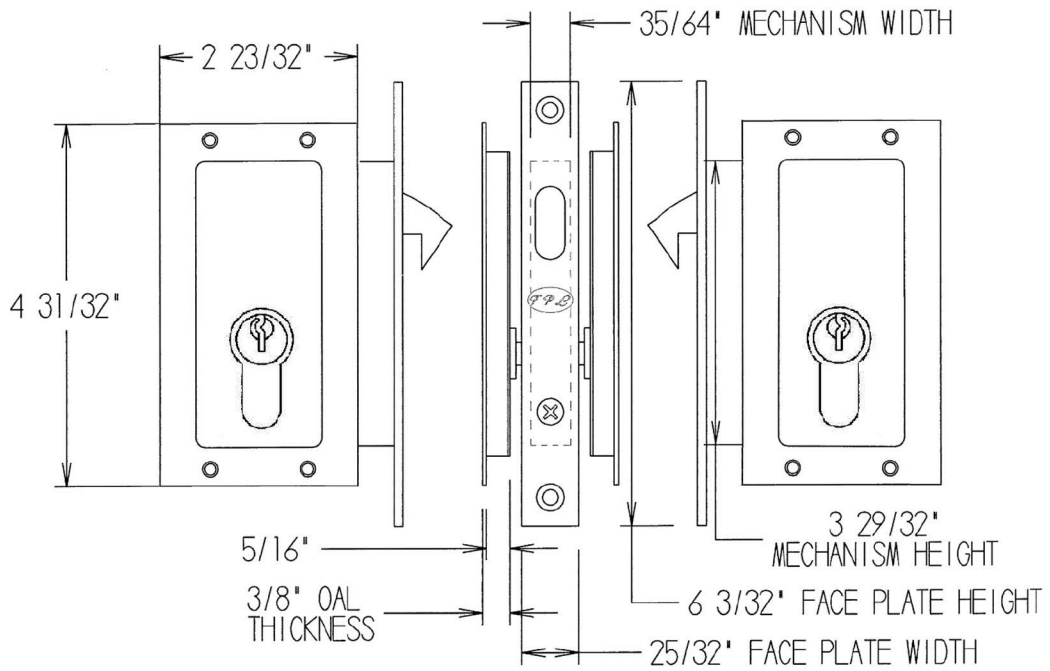

Anacapa Pocket Lock with Keyed Cylinder

#317 FINGER EDGE PULL