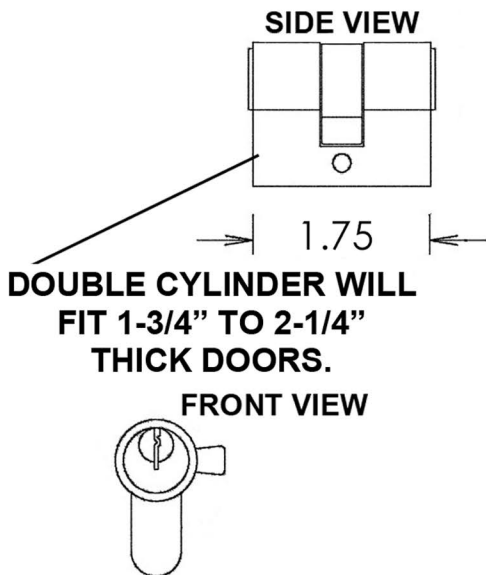

Anacapa Pocket Lock with Keyed Cylinder

#317 FINGER EDGE PULL