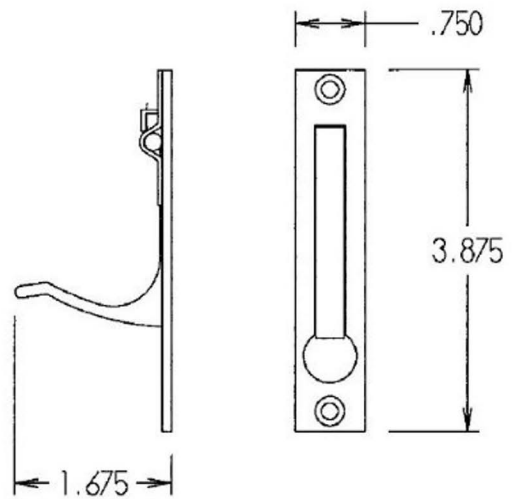

Anacapa Pocket Lock with Keyed Cylinder

#317 FINGER EDGE PULL