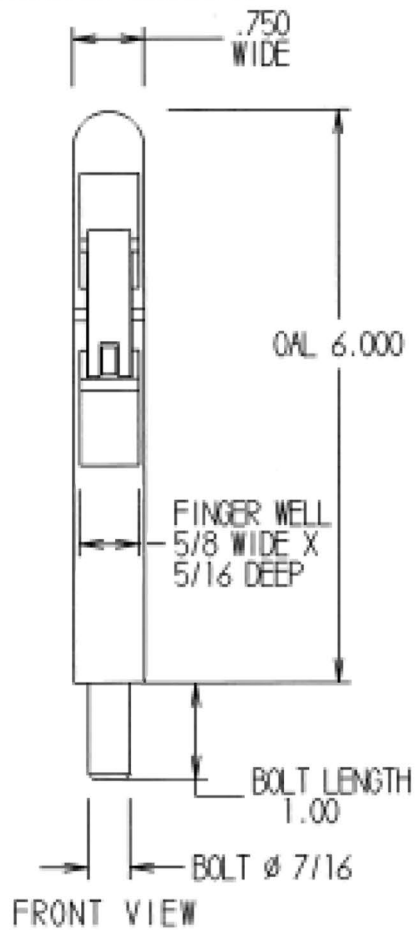

Finger Friendly Flush Bolts

P/N 5270
ROUND CORNER

FRONT SHOWN
IN 1.75" WIDE DOOR