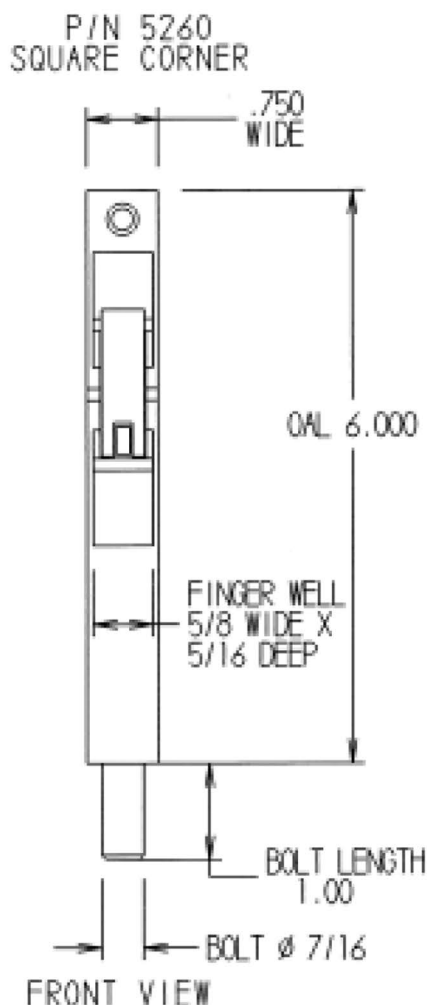

Finger Friendly Flush Bolts

FRONT SHOWN
IN 1.75" WIDE DOOR