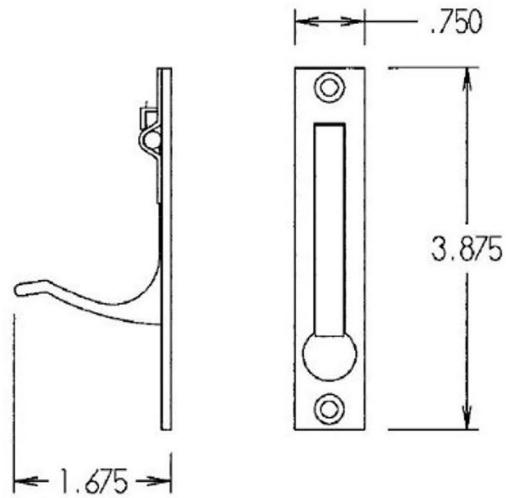

Series 2000 Pocket Lock Privacy

#317 FINGER EDGE PULL