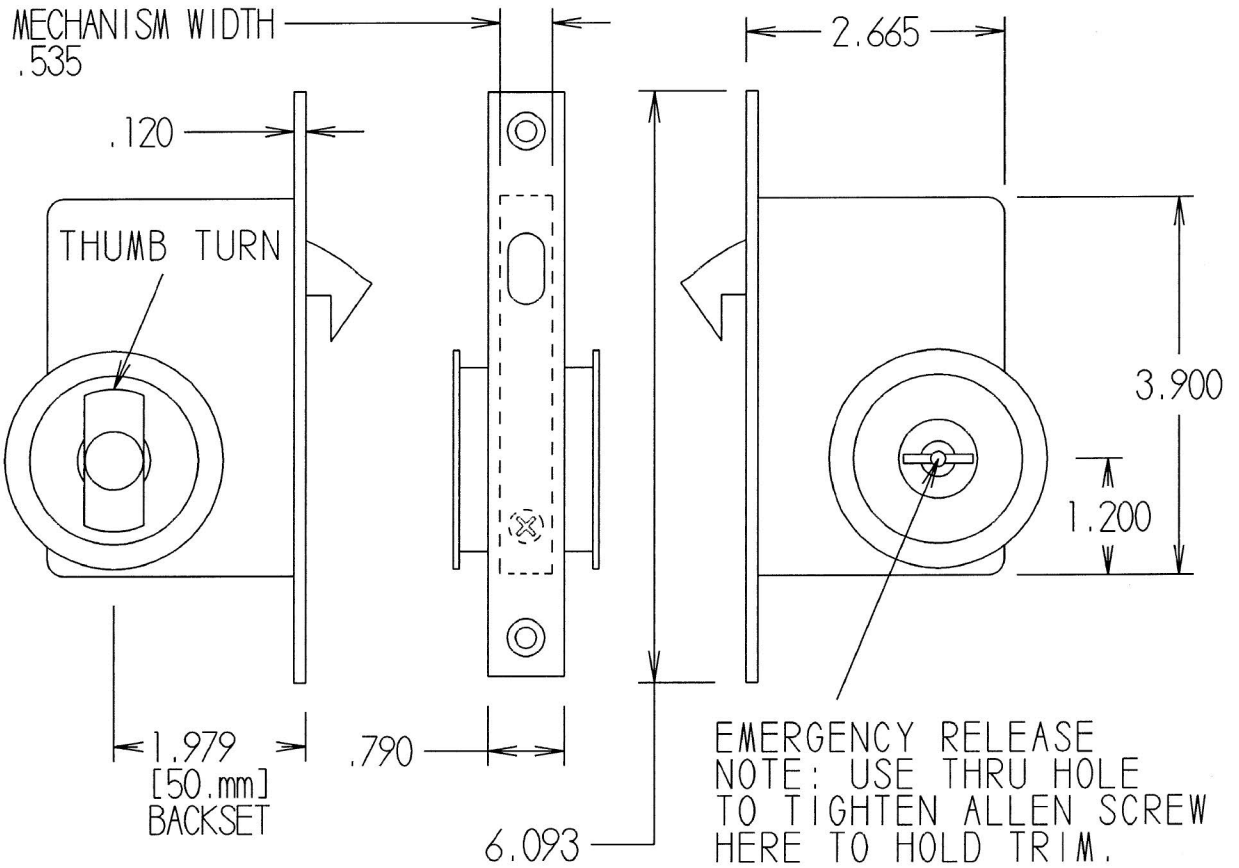

Series 2000 Pocket Lock Privacy

#317 FINGER EDGE PULL