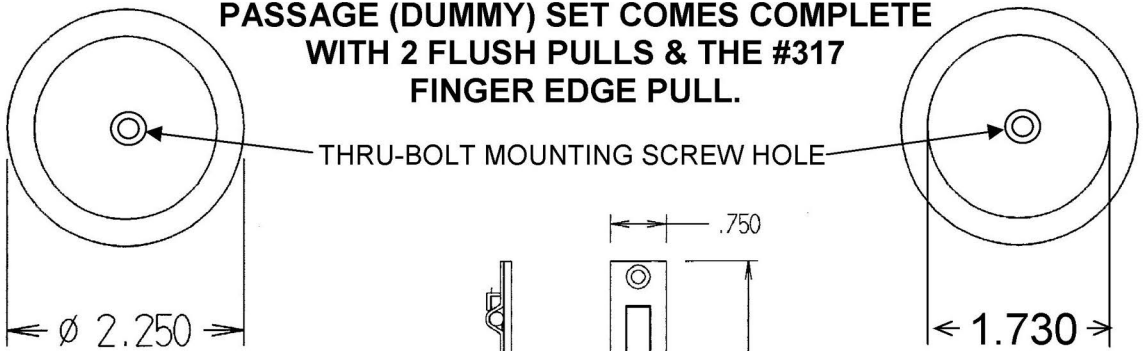

2000 POCKET LOCK PASSAGE / DUMMY

PASSAGE (DUMMY) SET COMES COMPLETE WITH 2 FLUSH PULLS & THE #317 FINGER EDGE PULL.

**FOR INSTALLATION,
DRILL 1-7/8" \varnothing ROUND HOLE**