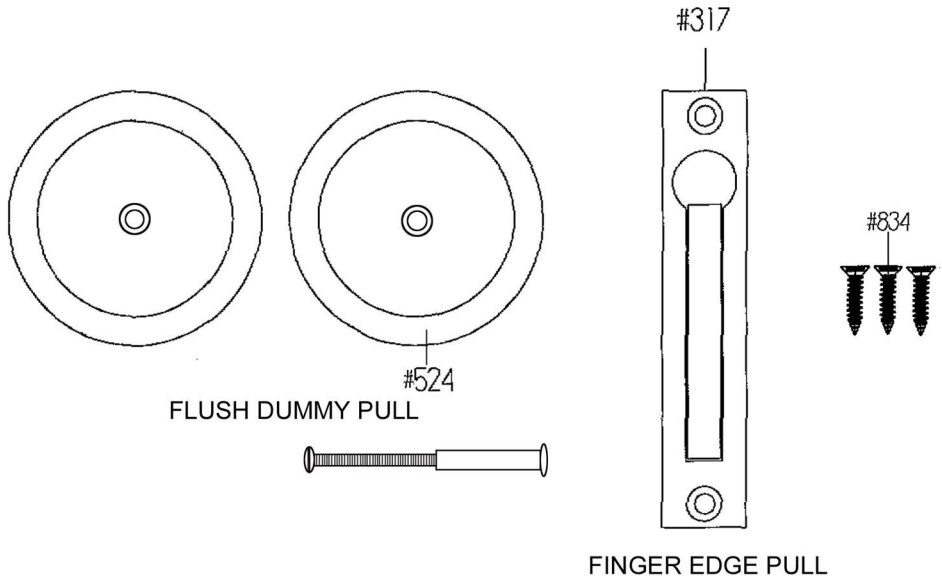

2000 POCKET LOCK PASSAGE / DUMMY

PASSAGE (DUMMY) SET COMES COMPLETE WITH 2 FLUSH PULLS & THE #317 FINGER EDGE PULL.

**FOR INSTALLATION,
DRILL 1-7/8" \varnothing ROUND HOLE**