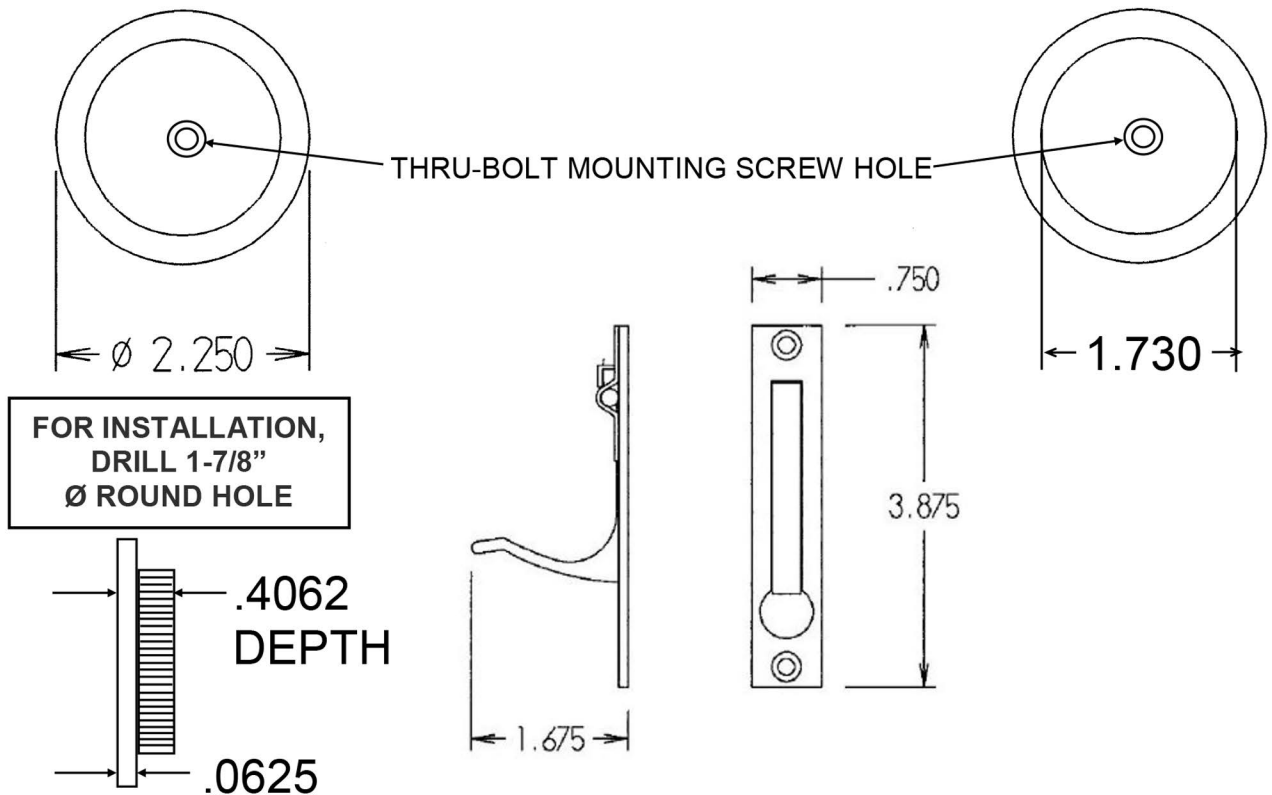

# Series 2000 Pocket Lock Passage

#317 FINGER EDGE PULL