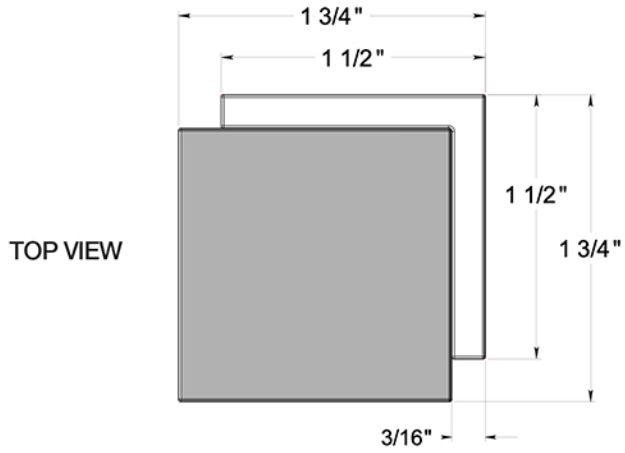

FDBB134

1-3/4" MODERN DOOR BUMPER / THE CUBE / STAINLESS STEEL

DRAWING NOT TO SCALE

NOTE: Deltana reserves the right to constantly improve its products and is not responsible for differences between the product in-hand and the specifications contained in this drawing. We do not recommend to pre-drill holes or pre-cut woods or metals based on the drawing information if the veracity of the specifications has not been proven by the live product.