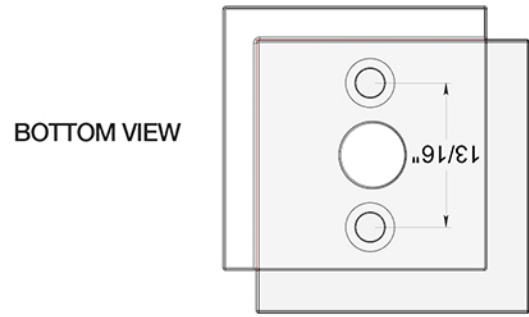

FDBB134

1-3/4" MODERN DOOR BUMPER / THE CUBE / STAINLESS STEEL

DRAWING NOT TO SCALE

NOTE: Deltana reserves the right to constantly improve its products and is not responsible for differences between the product in-hand and the specifications contained in this drawing. We do not recommend to pre-drill holes or pre-cut woods or metals based on the drawing information if the veracity of the specifications has not been proven by the live product.