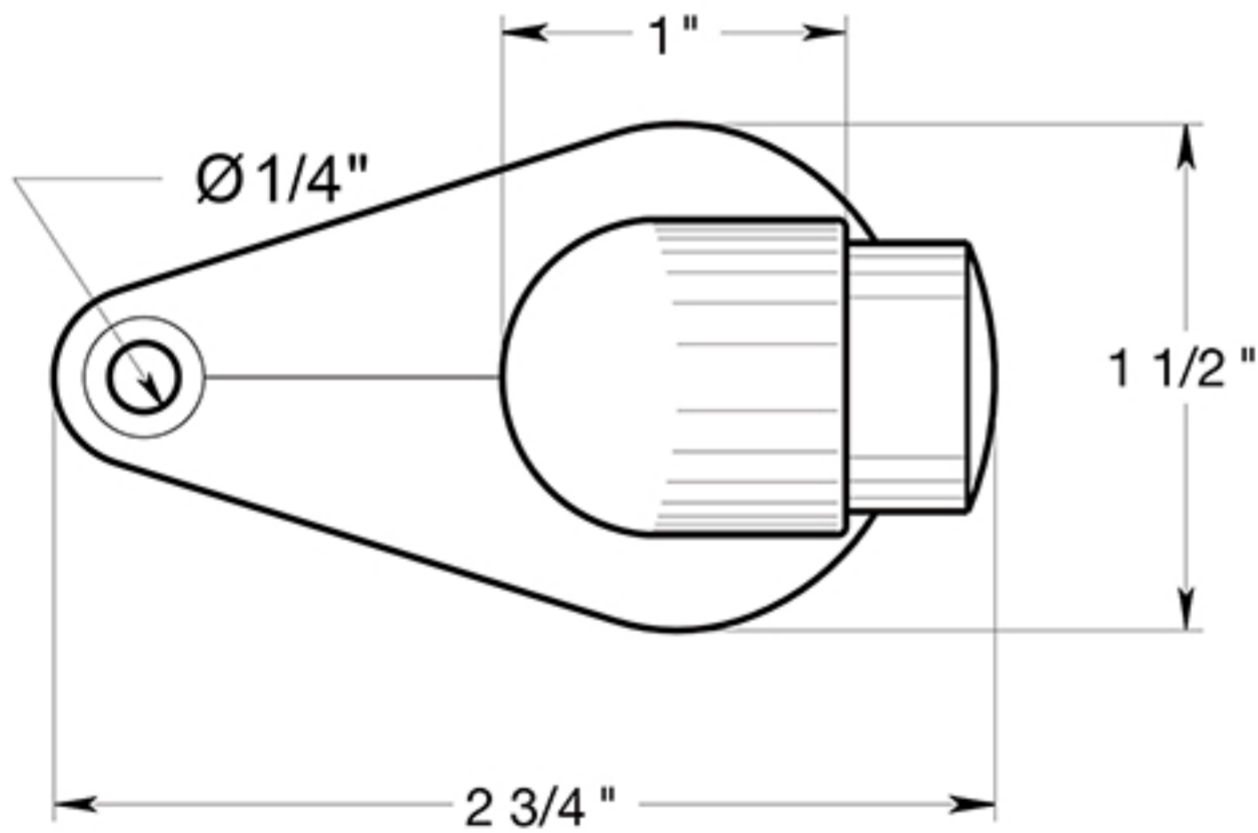

# FDB218

2-1/8" DOOR BUMPER / FLOOR MOUNT / SOLID BRASS

## CEMENT ANCHOR

THREAD: 22 x 1mm

DRAWING NOT TO SCALE

NOTE: Deltana reserves the right to constantly improve its products and is not responsible for differences between the product in-hand and the specifications contained in this drawing. We do not recommend to pre-drill holes or pre-cut woods or metals based on the drawing information if the veracity of the specifications has not been proven by the live product.