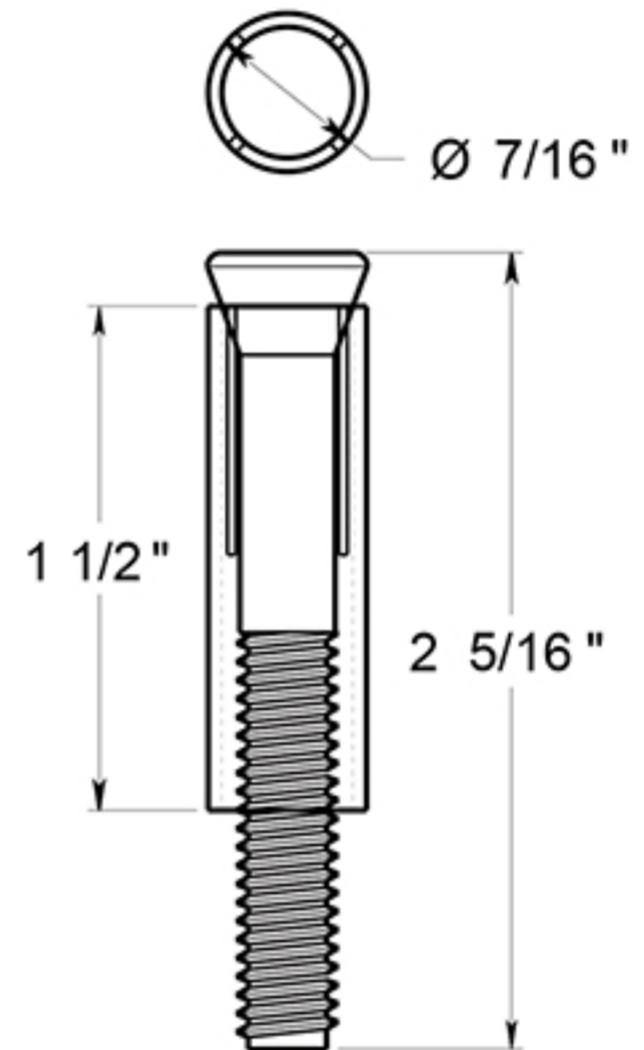

# FDB218

2-1/8" DOOR BUMPER / FLOOR MOUNT / SOLID BRASS

## CEMENT ANCHOR

THREAD: 22 x 1mm

DRAWING NOT TO SCALE

NOTE: Deltana reserves the right to constantly improve its products and is not responsible for differences between the product in-hand and the specifications contained in this drawing. We do not recommend to pre-drill holes or pre-cut woods or metals based on the drawing information if the veracity of the specifications has not been proven by the live product.