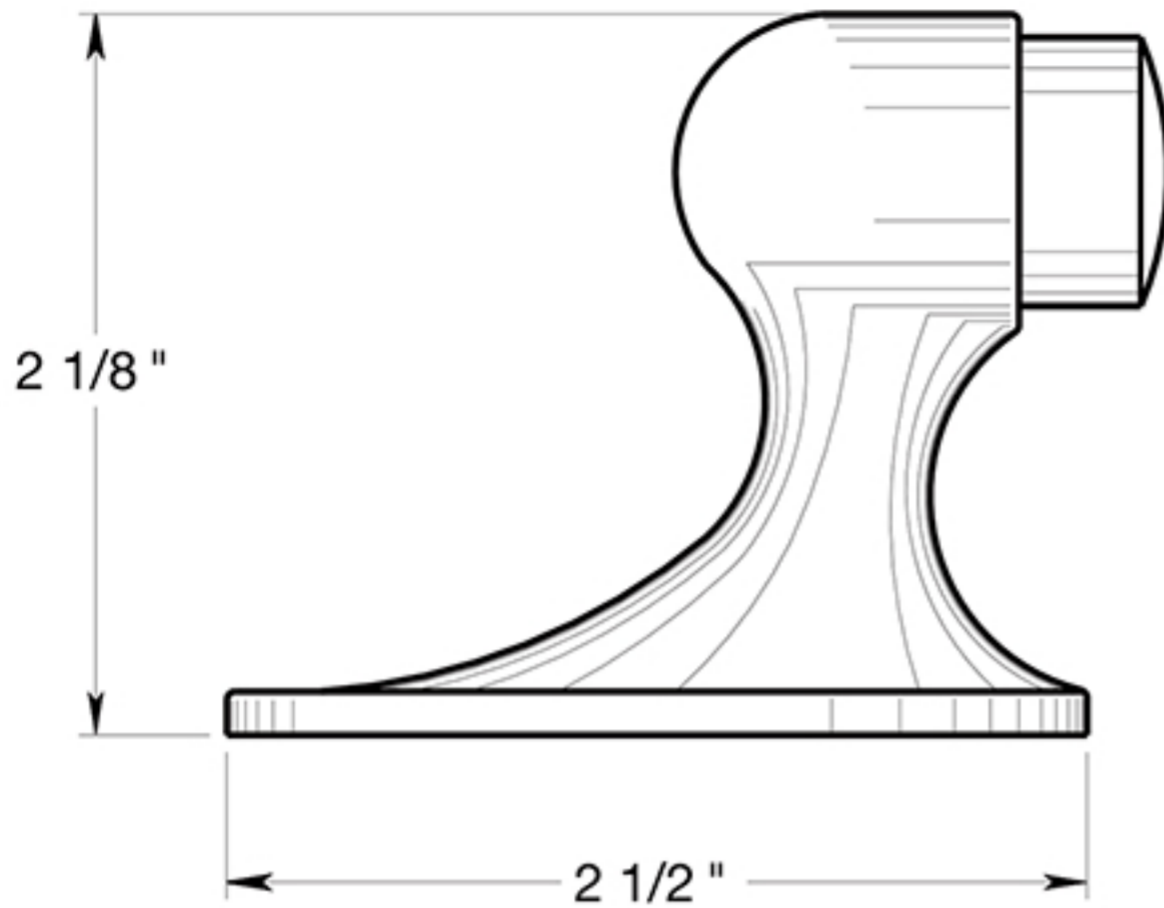

# FDB218

2-1/8" DOOR BUMPER / FLOOR MOUNT / SOLID BRASS

## CEMENT ANCHOR

THREAD: 22 x 1mm

DRAWING NOT TO SCALE

NOTE: Deltana reserves the right to constantly improve its products and is not responsible for differences between the product in-hand and the specifications contained in this drawing. We do not recommend to pre-drill holes or pre-cut woods or metals based on the drawing information if the veracity of the specifications has not been proven by the live product.