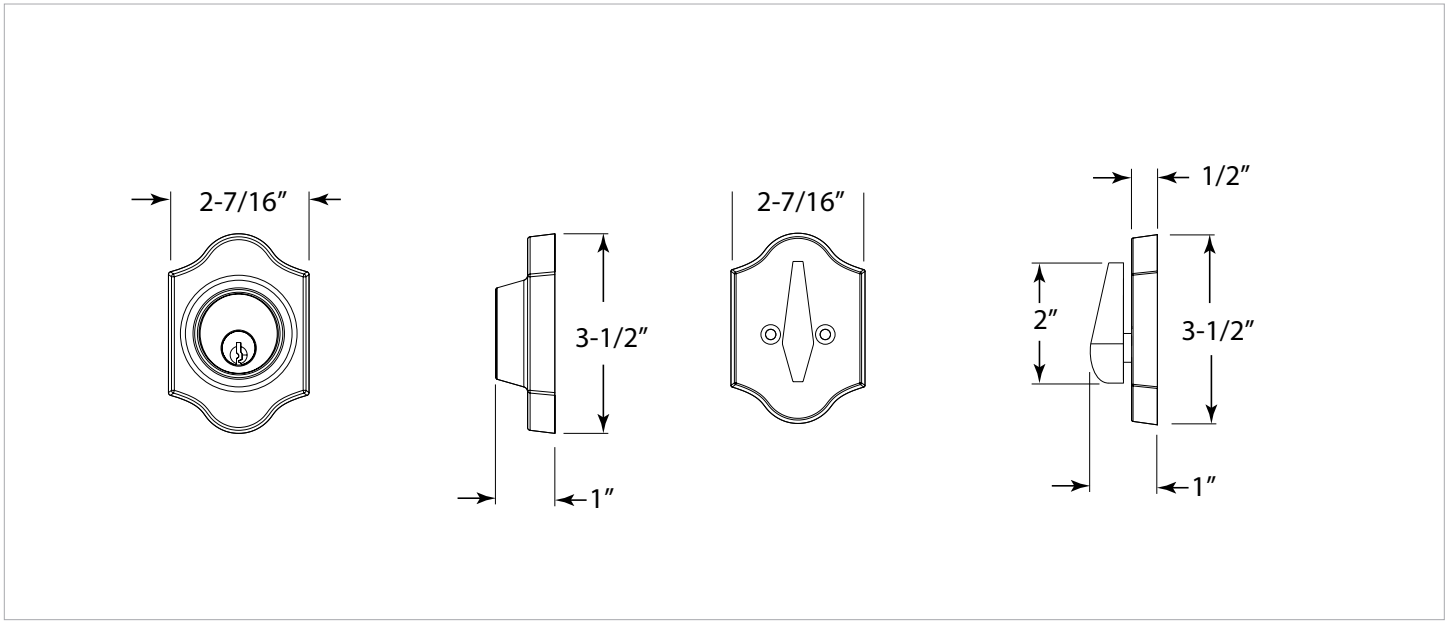

# EXPRESSIONS™ SERIES

Style  
Finishes

**Everly**  
Polished Brass (US3)  
Oil Rubbed Bronze (US10B)  
Satin Nickel (US15)  
Polished Chrome (US26)

Door Specs	2-1/8" Face Bore, 1" Edge Bore 5-1/2" Center to Center Door Prep 1" x 2-1/4" Radius Corner
Latch	2-3/8" or 2-3/4" Adjustable latch, Radius Corner
Door Thickness	1-3/8" to 1-3/4"
Cylinder	SC1 KW1 Optional WR5 Optional
Handing	Universal handing

Description	Function	Polished Brass	Oil Rubbed Bronze	Satin Nickel	Polished Chrome
Everly Deadbolt, Schlage Keyway	Single Cylinder	YEVY32.US3	YEVY32.US10B	YEVY32.US15	YEVY32.US26
Everly Deadbolt, Kwikset Keyway	Single Cylinder	KYEVY32.US3	KYEVY32.US10B	KYEVY32.US15	KYEVY32.US26
Everly Deadbolt, Weiser Keyway	Single Cylinder	WYEVY32.US3	WYEVY32.US10B	WYEVY32.US15	WYEVY32.US26