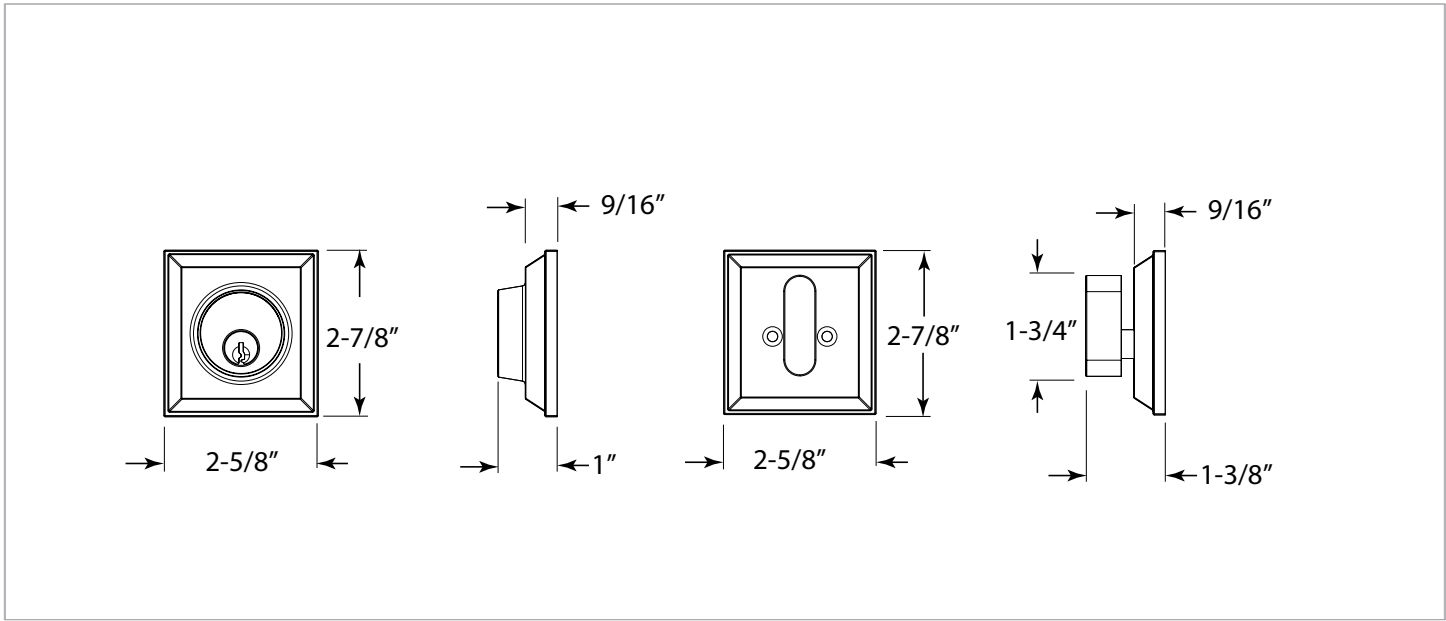

# EXPRESSIONS™ SERIES

Style  
Finishes

**Ellington**  
Oil Rubbed Bronze (US10B)  
Satin Nickel (US15)  
Flat Black (US19)  
Polished Chrome (US26)

Door Specs	2-1/8" Face Bore, 1" Edge Bore 5-1/2" Center to Center Door Prep 1" x 2-1/4" Radius Corner
Latch	2-3/8" or 2-3/4" Adjustable latch, Radius Corner
Door Thickness	1-3/8" to 1-3/4"
Cylinder	SC1 KW1 Optional WR5 Optional
Handing	Universal handing

Description	Function	Oil Rubbed Bronze	Satin Nickel	Flat Black	Polished Chrome
Ellington Deadbolt, Schlage Keyway	Single Cylinder	YELT32.US10B	YELT32.US15	YELT32.US19	YELT32.US26
Ellington Deadbolt, Kwikset Keyway	Single Cylinder	KYELT32.US10B	KYELT32.US15	KYELT32.US19	KYELT32.US26
Ellington Deadbolt, Weiser Keyway	Single Cylinder	WYELT32.US10B	WYELT32.US15	WYELT32.US19	WYELT32.US26