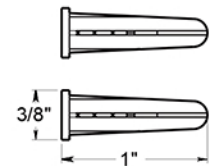

RNB-E

4" LETTER E / B SERIES WITH RISERS / STAINLESS STEEL

(X2) RAISED INSTALLATION POSTS

(X2) RAISED INSTALLATION SPACERS

(X2) FLAT INSTALLATION POSTS

(X2) PLASTIC ANCHORS

DRAWING NOT TO SCALE

NOTE: Deltana reserves the right to constantly improve its products and is not responsible for differences between the product in-hand and the specifications contained in this drawing. We do not recommend to pre-drill holes or pre-cut woods or metals based on the drawing information if the veracity of the specifications has not been proven by the live product.