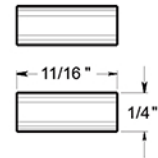

RNB-E

4" LETTER E / B SERIES WITH RISERS / STAINLESS STEEL

(X2) RAISED INSTALLATION POSTS

(X2) RAISED INSTALLATION SPACERS

(X2) FLAT INSTALLATION POSTS

(X2) PLASTIC ANCHORS

DRAWING NOT TO SCALE

NOTE: Deltana reserves the right to constantly improve its products and is not responsible for differences between the product in-hand and the specifications contained in this drawing. We do not recommend to pre-drill holes or pre-cut woods or metals based on the drawing information if the veracity of the specifications has not been proven by the live product.