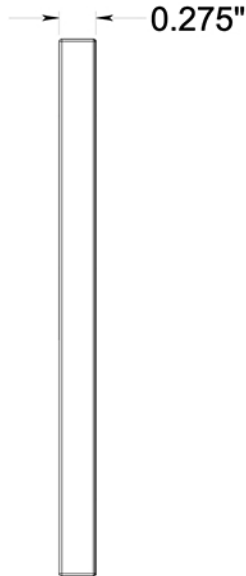

RNB-E

4" LETTER E / B SERIES WITH RISERS / STAINLESS STEEL

(X2) RAISED INSTALLATION POSTS

(X2) RAISED INSTALLATION SPACERS

(X2) FLAT INSTALLATION POSTS

(X2) PLASTIC ANCHORS

DRAWING NOT TO SCALE

NOTE: Deltana reserves the right to constantly improve its products and is not responsible for differences between the product in-hand and the specifications contained in this drawing. We do not recommend to pre-drill holes or pre-cut woods or metals based on the drawing information if the veracity of the specifications has not been proven by the live product.