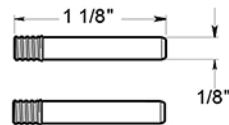

RNB-E

4" LETTER E / B SERIES WITH RISERS / STAINLESS STEEL

(X2) RAISED INSTALLATION POSTS

(X2) RAISED INSTALLATION SPACERS

(X2) FLAT INSTALLATION POSTS

(X2) PLASTIC ANCHORS

DRAWING NOT TO SCALE

NOTE: Deltana reserves the right to constantly improve its products and is not responsible for differences between the product in-hand and the specifications contained in this drawing. We do not recommend to pre-drill holes or pre-cut woods or metals based on the drawing information if the veracity of the specifications has not been proven by the live product.