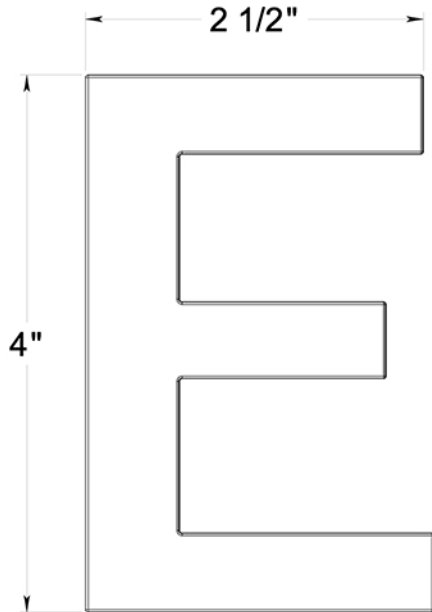

RNB-E

4" LETTER E / B SERIES WITH RISERS / STAINLESS STEEL

(X2) RAISED INSTALLATION POSTS

(X2) RAISED INSTALLATION SPACERS

(X2) FLAT INSTALLATION POSTS

(X2) PLASTIC ANCHORS

DRAWING NOT TO SCALE

NOTE: Deltana reserves the right to constantly improve its products and is not responsible for differences between the product in-hand and the specifications contained in this drawing. We do not recommend to pre-drill holes or pre-cut woods or metals based on the drawing information if the veracity of the specifications has not been proven by the live product.