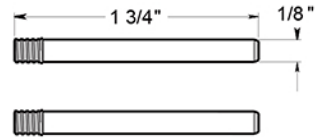

RNB-E

4" LETTER E / B SERIES WITH RISERS / STAINLESS STEEL

(X2) RAISED INSTALLATION POSTS

(X2) RAISED INSTALLATION SPACERS

(X2) FLAT INSTALLATION POSTS

(X2) PLASTIC ANCHORS

DRAWING NOT TO SCALE

NOTE: Deltana reserves the right to constantly improve its products and is not responsible for differences between the product in-hand and the specifications contained in this drawing. We do not recommend to pre-drill holes or pre-cut woods or metals based on the drawing information if the veracity of the specifications has not been proven by the live product.