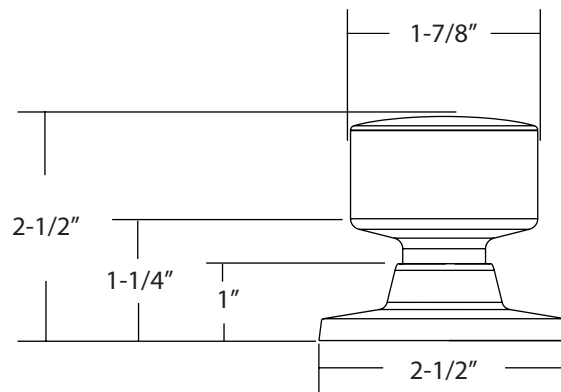

EXPRESSIONS™ SERIES

Rosette
Knob
Finishes

Owen
Dylan
Satin Brass (US4)
Satin Nickel (US15)
Flat Black (US19)
Polished Chrome (US26)

Door Specs 2-1/8" Face Bore, 1" Edge Bore
1" x 2-1/4" Radius Corner

Latch 2-3/8" or 2-3/4" Adjustable latch,
Radius Corner

Door Thickness 1-3/8" to 1-3/4"

Cylinder SC1
KW1 Optional
WR5 Optional

Handing Universal handing

Description

Owen Rosette with Dylan Knob, Schlage Keyway
Owen Rosette with Dylan Knob, Kwikset Keyway
Owen Rosette with Dylan Knob, Weiser Keyway
Owen Rosette with Dylan Knob
Owen Rosette with Dylan Knob
Owen Rosette with Dylan Knob