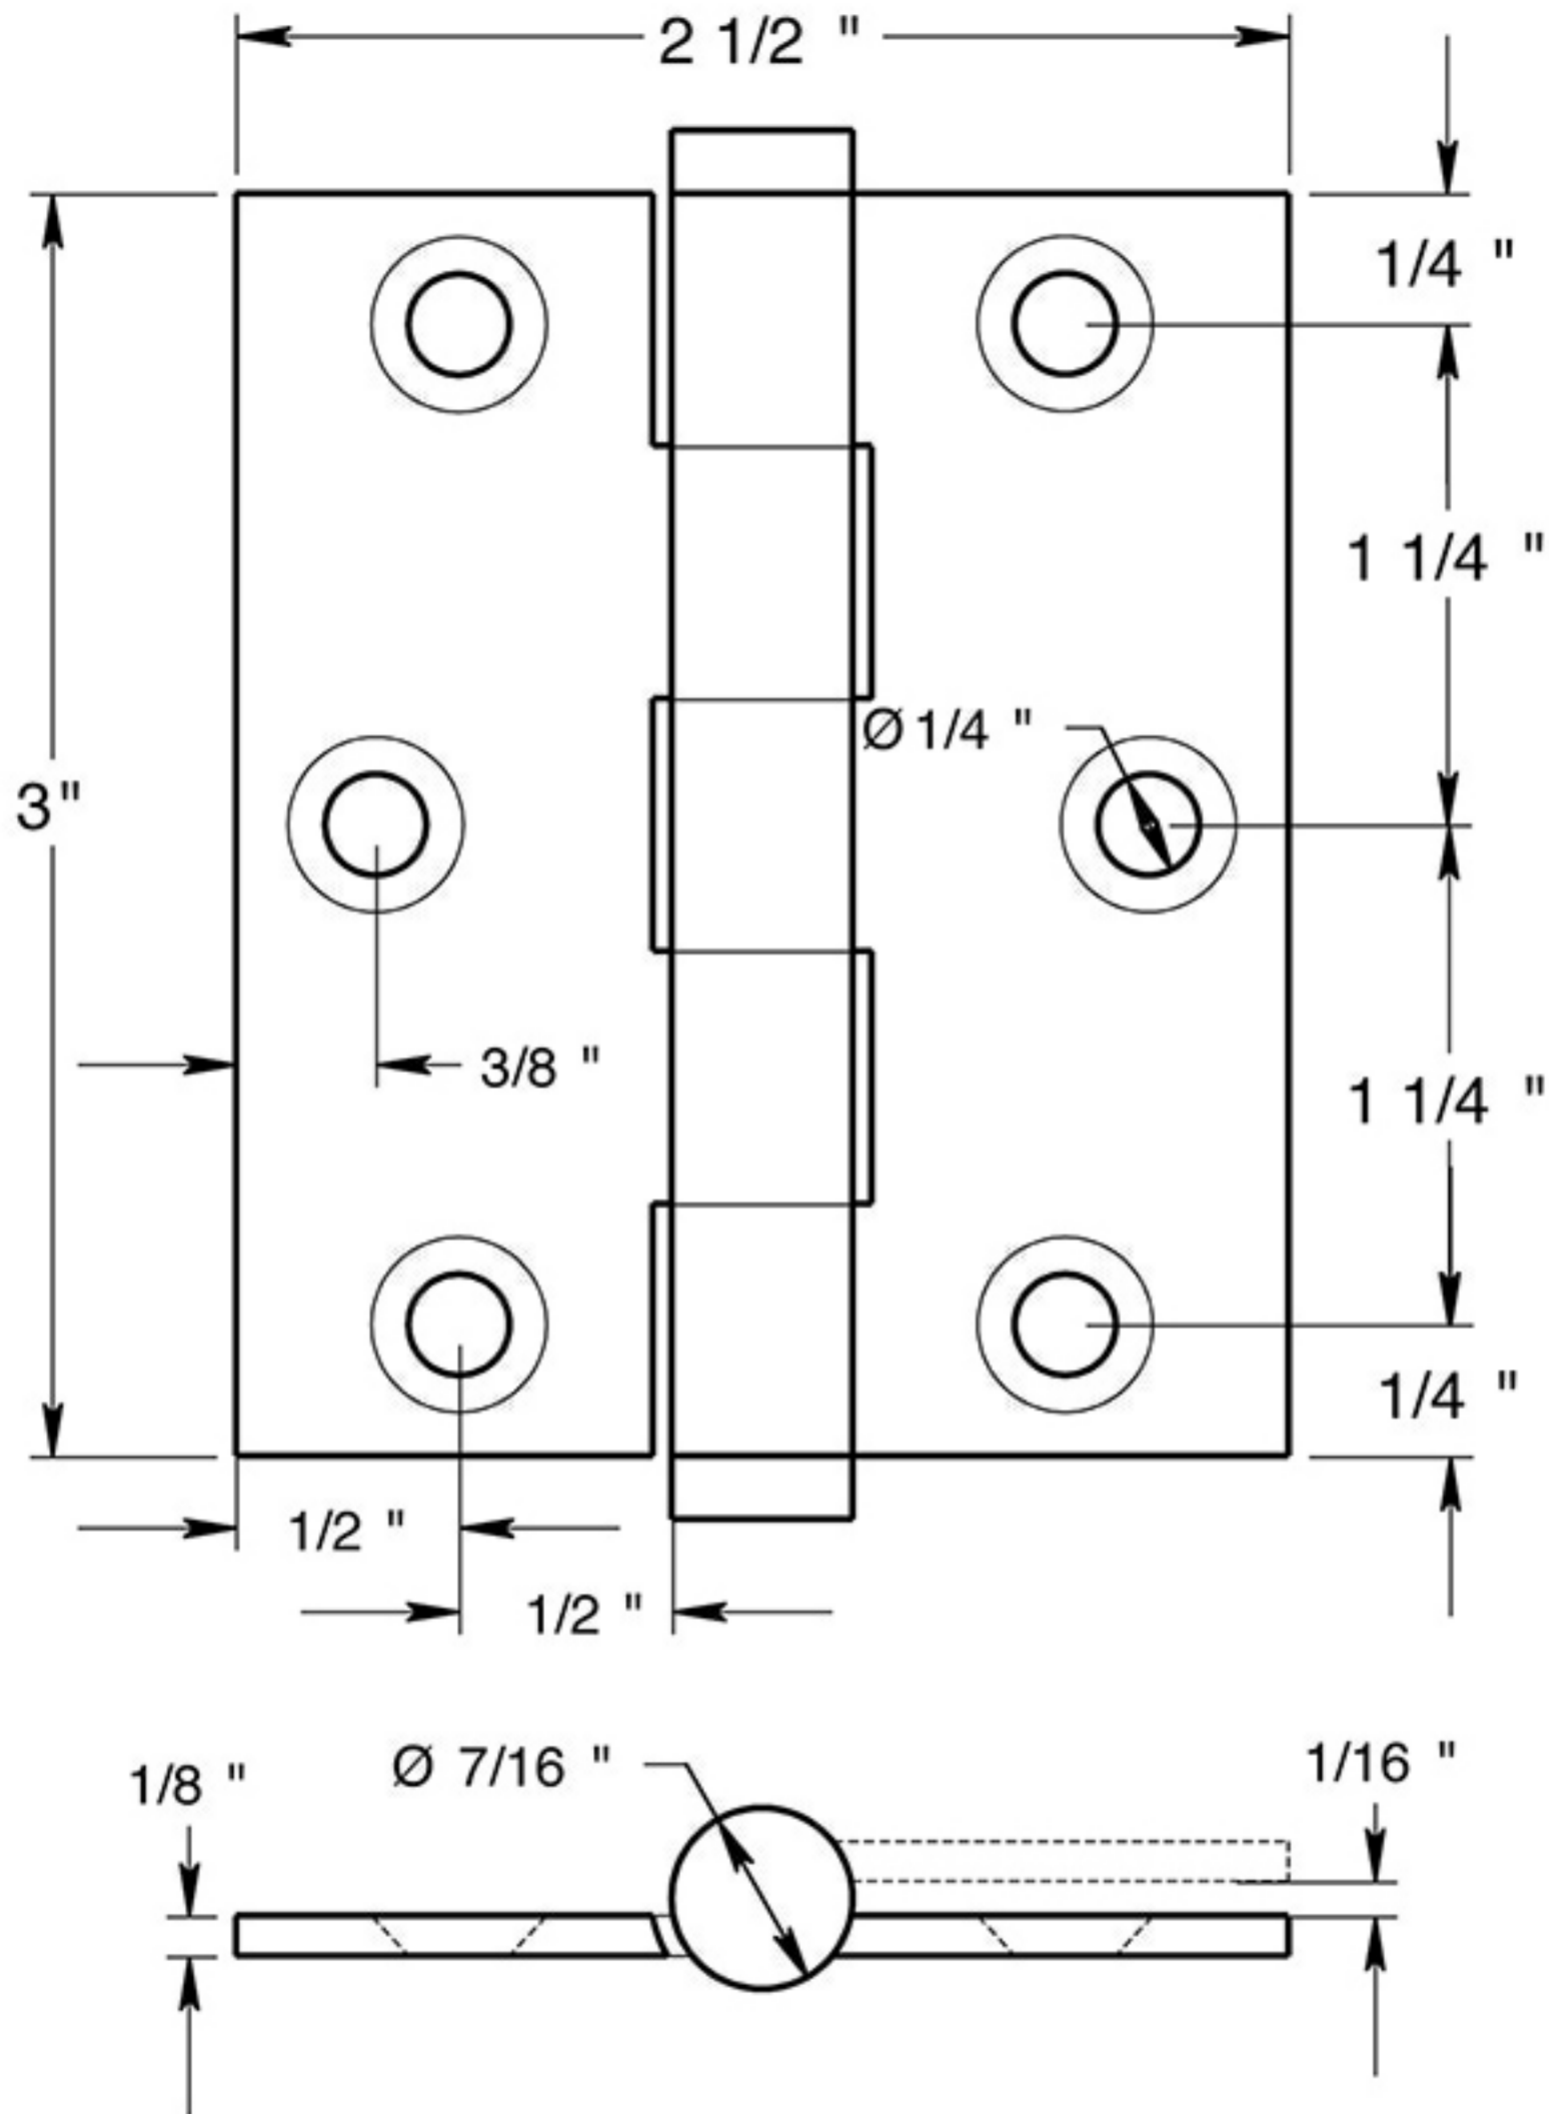

# DSB3025

3"x 2/12"x SQUARE CORNERS SCREEN DOOR HINGE  
SOLID BRASS

DRAWING NOT TO SCALE

NOTE: Deltana reserves the right to constantly improve its products and is not responsible for differences between the product in-hand and the specifications contained in this drawing. We do not recommend to pre-drill holes or pre-cut woods or metals based on the drawing information if the veracity of the specifications has not been proven by the live product.