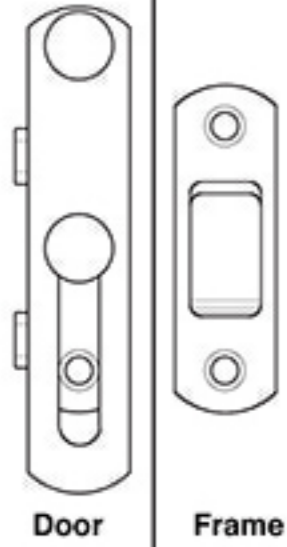

APPLICATION INSTRUCTIONS

Neutral / Open

Lift

Hook

Door

Frame

Push

Door

Frame