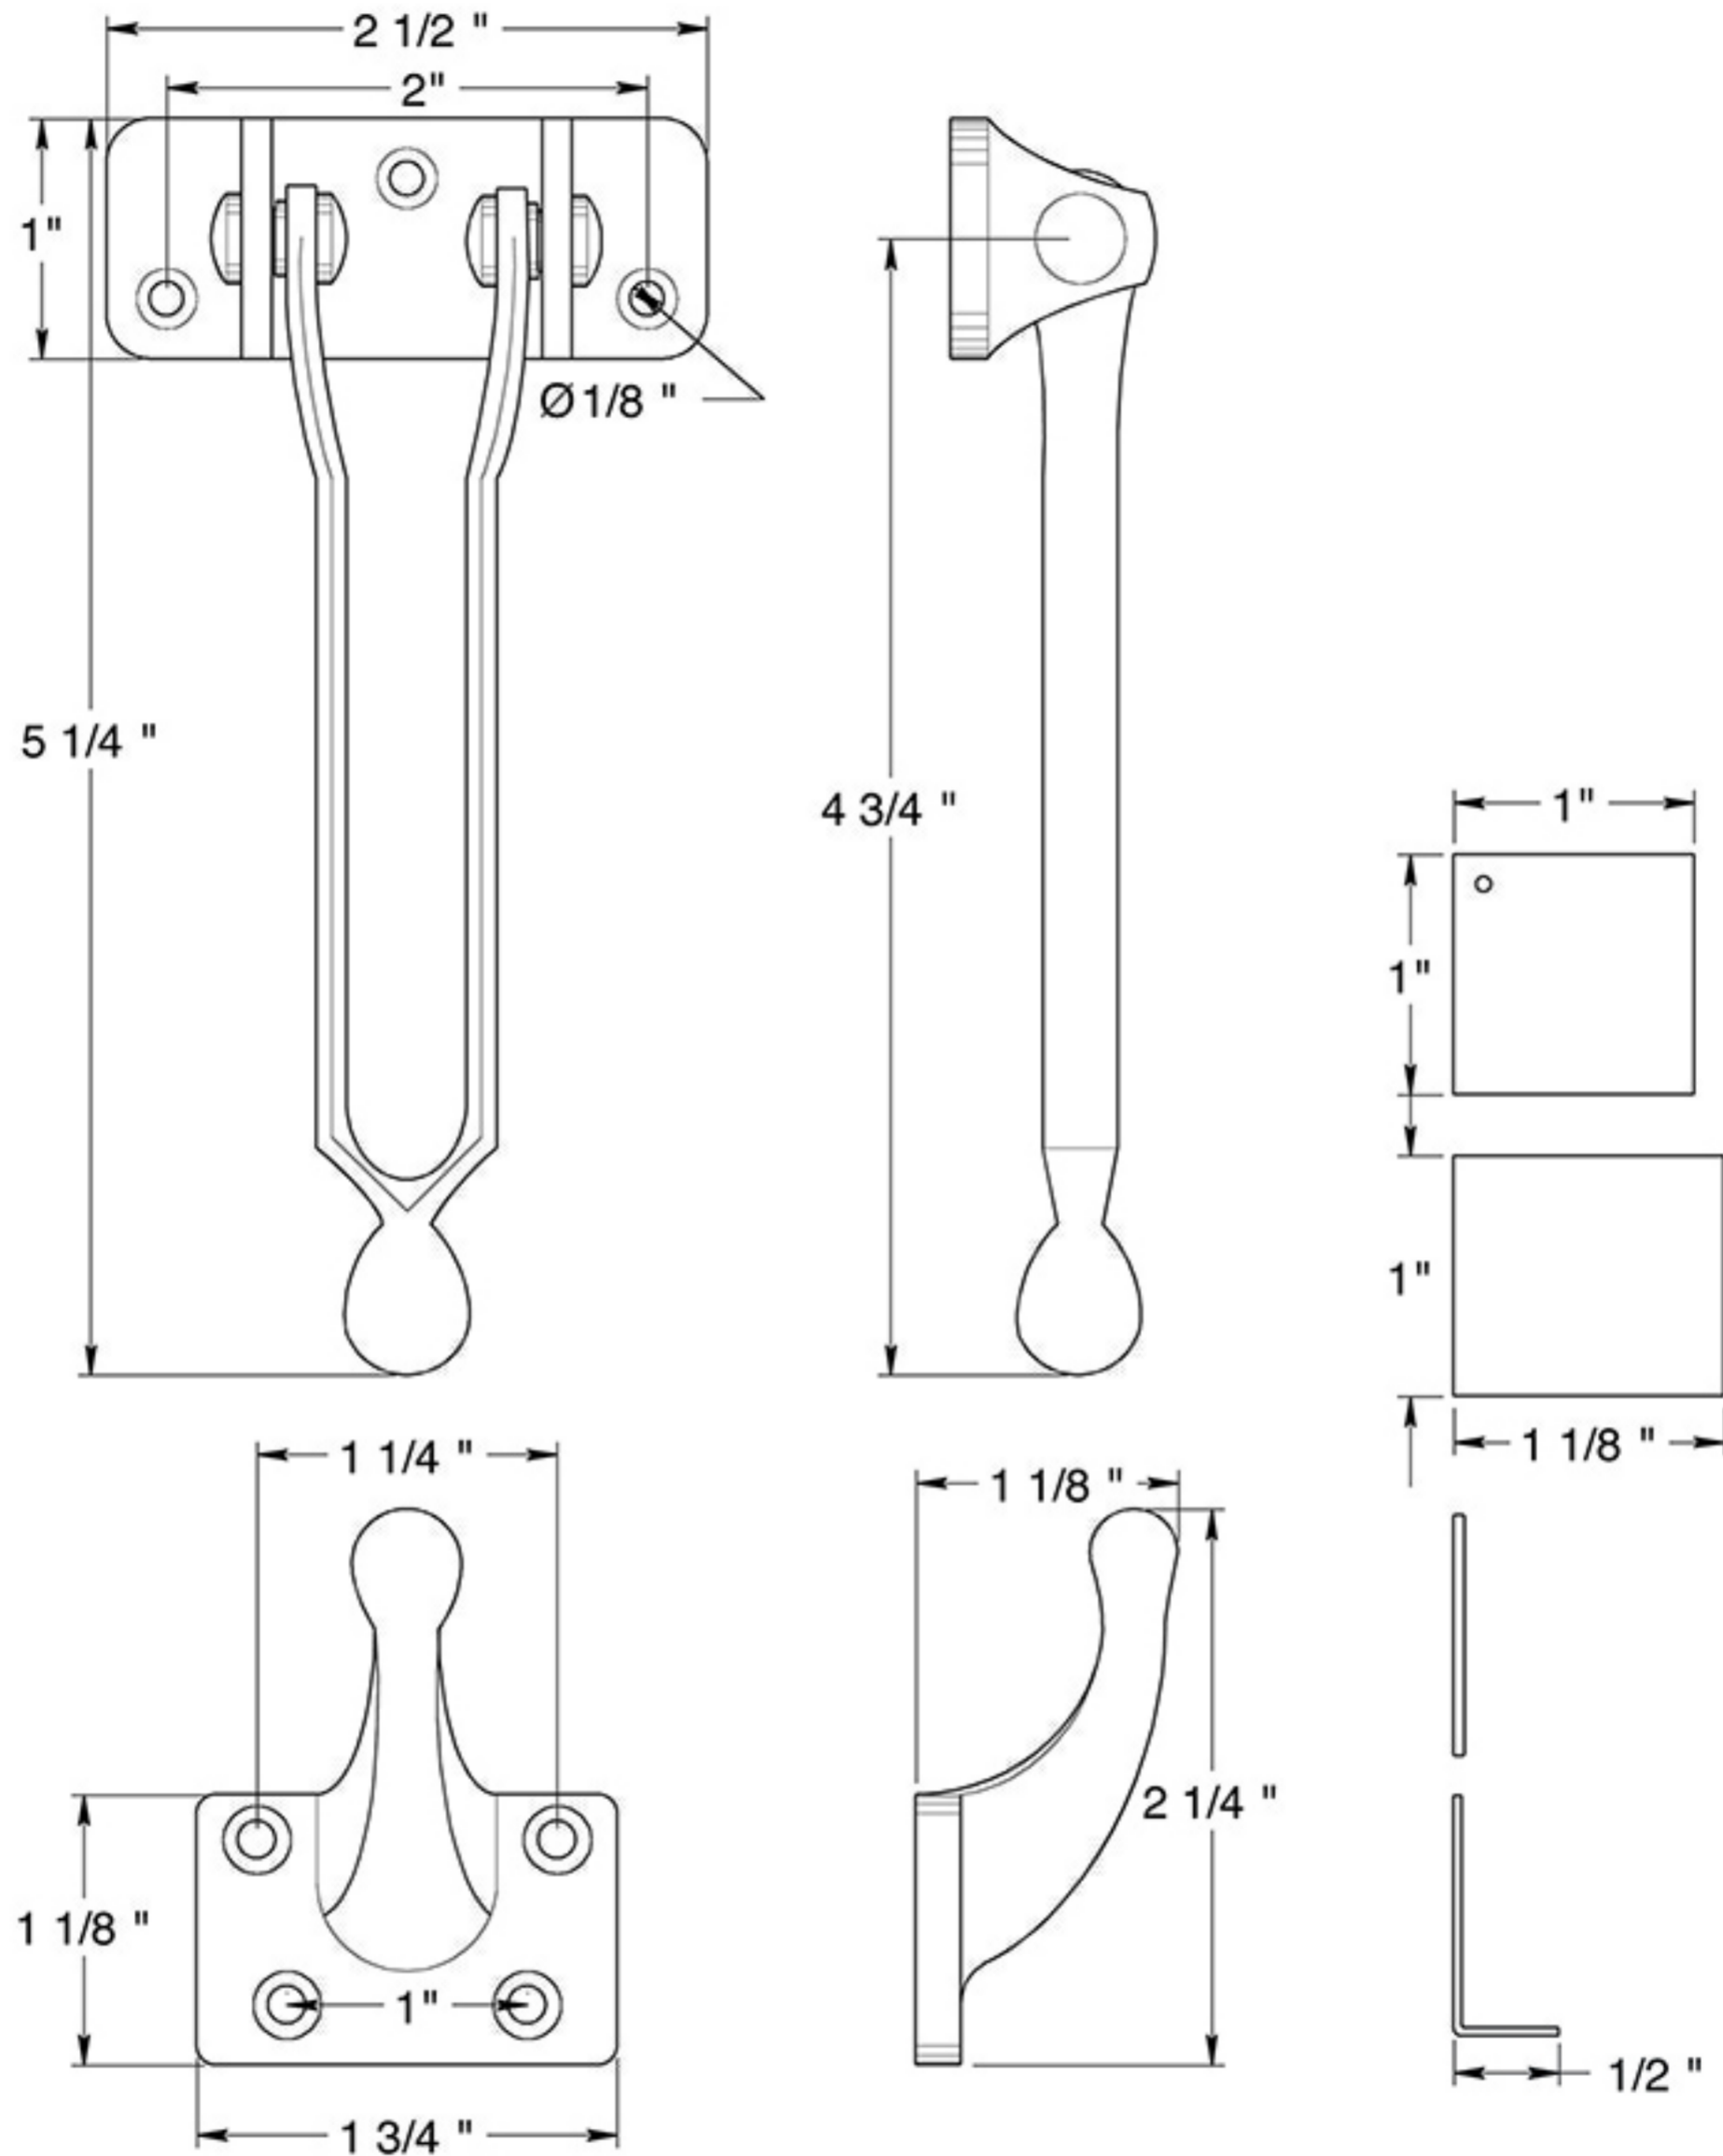

DG525

5" DOOR GUARD / SOLID BRASS

DRAWING NOT TO SCALE

NOTE: Deltana reserves the right to constantly improve its products and is not responsible for differences between the product in-hand and the specifications contained in this drawing. We do not recommend to pre-drill holes or pre-cut woods or metals based on the drawing information if the veracity of the specifications has not been proven by the live product.