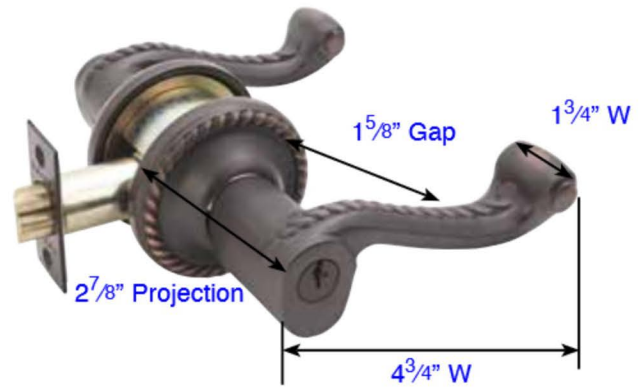

Cortina Lever (C)

Rope Lever (RL)

Door Thickness Specifications:

- Standard Door Thickness: 1 1/4" - 2 1/16"
- Extended Door Thickness Range: 2 1/16" - 2 3/4"

- * Specify Door Thickness when ordering
- * Extension Kit not available separately