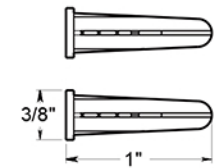

RNB-C

4" LETTER C / B SERIES WITH RISERS / STAINLESS STEEL

(X2) RAISED INSTALLATION POSTS

(X2) RAISED INSTALLATION SPACERS

(X2) FLAT INSTALLATION POSTS

(X2) PLASTIC ANCHORS

DRAWING NOT TO SCALE

NOTE: Deltana reserves the right to constantly improve its products and is not responsible for differences between the product in-hand and the specifications contained in this drawing. We do not recommend to pre-drill holes or pre-cut woods or metals based on the drawing information if the veracity of the specifications has not been proven by the live product.