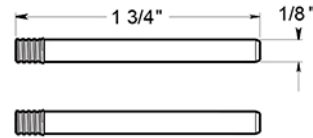

RNB-C

4" LETTER C / B SERIES WITH RISERS / STAINLESS STEEL

(X2) RAISED INSTALLATION POSTS

(X2) RAISED INSTALLATION SPACERS

(X2) FLAT INSTALLATION POSTS

(X2) PLASTIC ANCHORS

DRAWING NOT TO SCALE

NOTE: Deltana reserves the right to constantly improve its products and is not responsible for differences between the product in-hand and the specifications contained in this drawing. We do not recommend to pre-drill holes or pre-cut woods or metals based on the drawing information if the veracity of the specifications has not been proven by the live product.