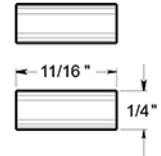

RNB-C

4" LETTER C / B SERIES WITH RISERS / STAINLESS STEEL

(X2) RAISED INSTALLATION POSTS

(X2) RAISED INSTALLATION SPACERS

(X2) FLAT INSTALLATION POSTS

(X2) PLASTIC ANCHORS

DRAWING NOT TO SCALE

NOTE: Deltana reserves the right to constantly improve its products and is not responsible for differences between the product in-hand and the specifications contained in this drawing. We do not recommend to pre-drill holes or pre-cut woods or metals based on the drawing information if the veracity of the specifications has not been proven by the live product.