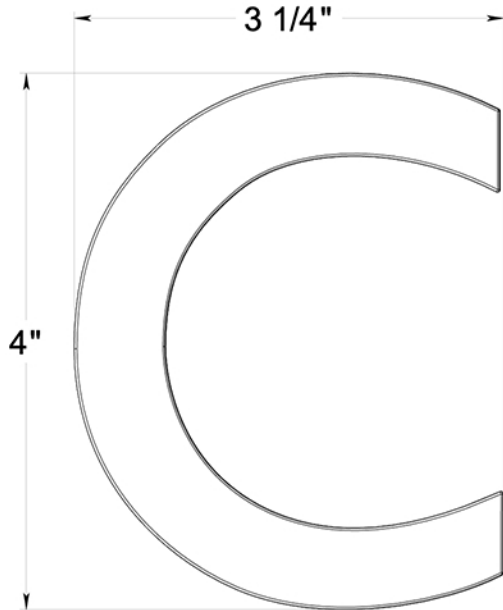

RNB-C

4" LETTER C / B SERIES WITH RISERS / STAINLESS STEEL

(X2) RAISED INSTALLATION POSTS

(X2) RAISED INSTALLATION SPACERS

(X2) FLAT INSTALLATION POSTS

(X2) PLASTIC ANCHORS

DRAWING NOT TO SCALE

NOTE: Deltana reserves the right to constantly improve its products and is not responsible for differences between the product in-hand and the specifications contained in this drawing. We do not recommend to pre-drill holes or pre-cut woods or metals based on the drawing information if the veracity of the specifications has not been proven by the live product.