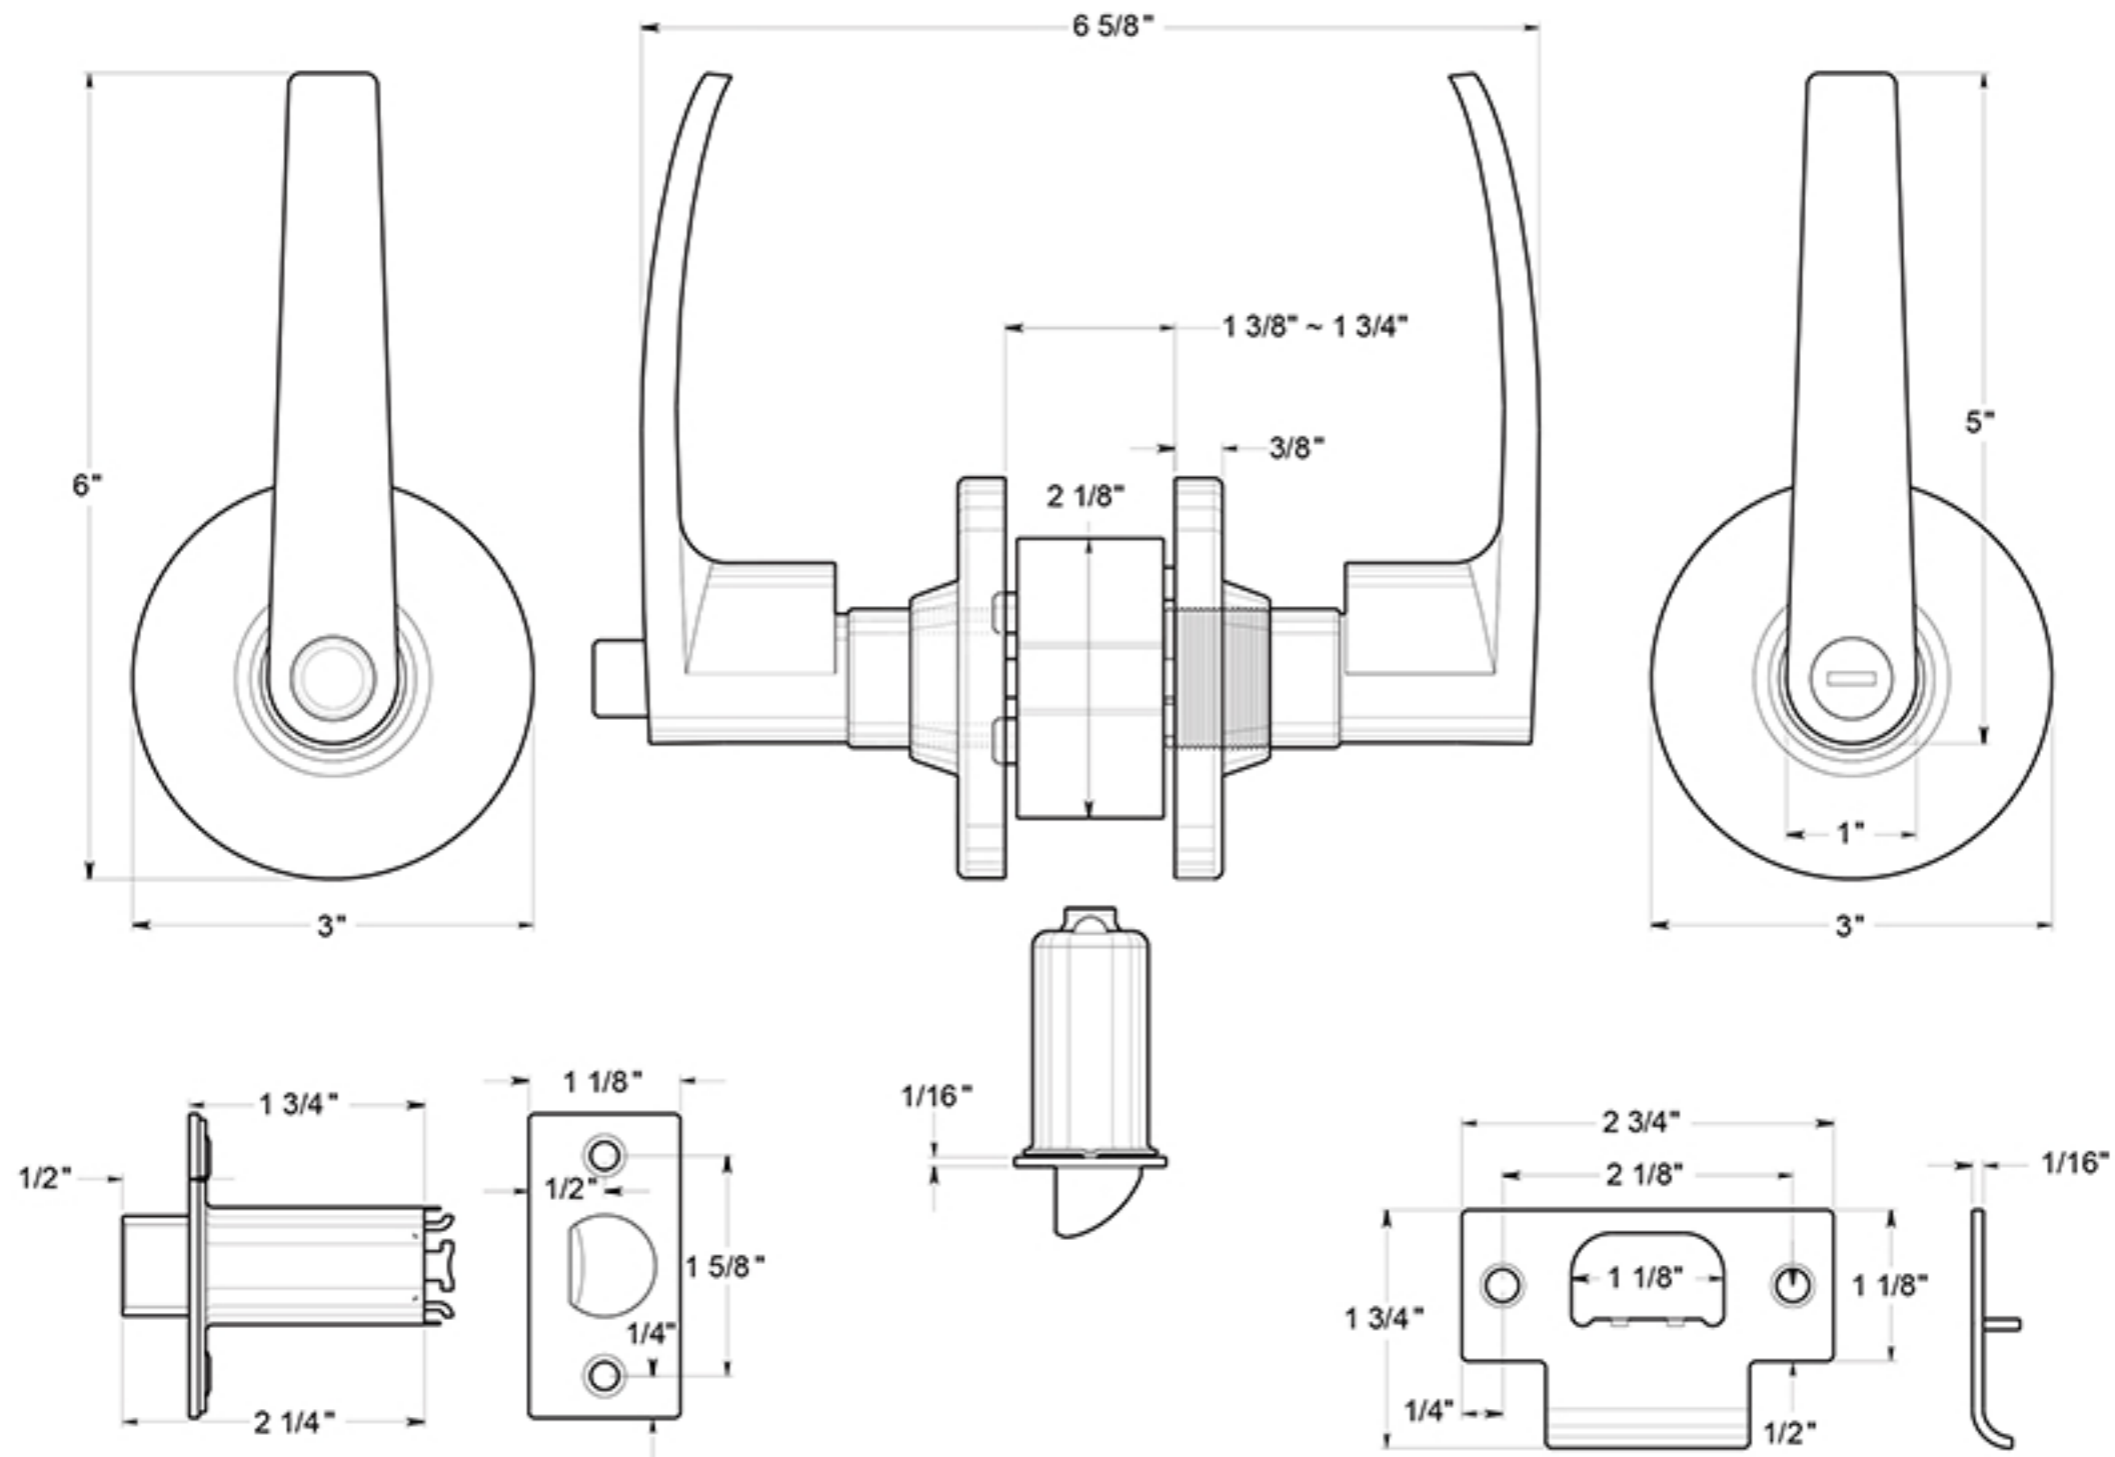

CL702EL

LEVERSET / STRAIGHT / PRIVACY / COMMERCIAL LIGHT DUTY GRADE 2 / STEEL & ZINC

DRAWING NOT TO SCALE

NOTE: Deltana reserves the right to constantly improve its products and is not responsible for differences between the product in-hand and the specifications contained in this drawing. We do not recommend to pre-drill holes or pre-cut woods or metals based on the drawing information if the veracity of the specifications has not been proven by the live product.