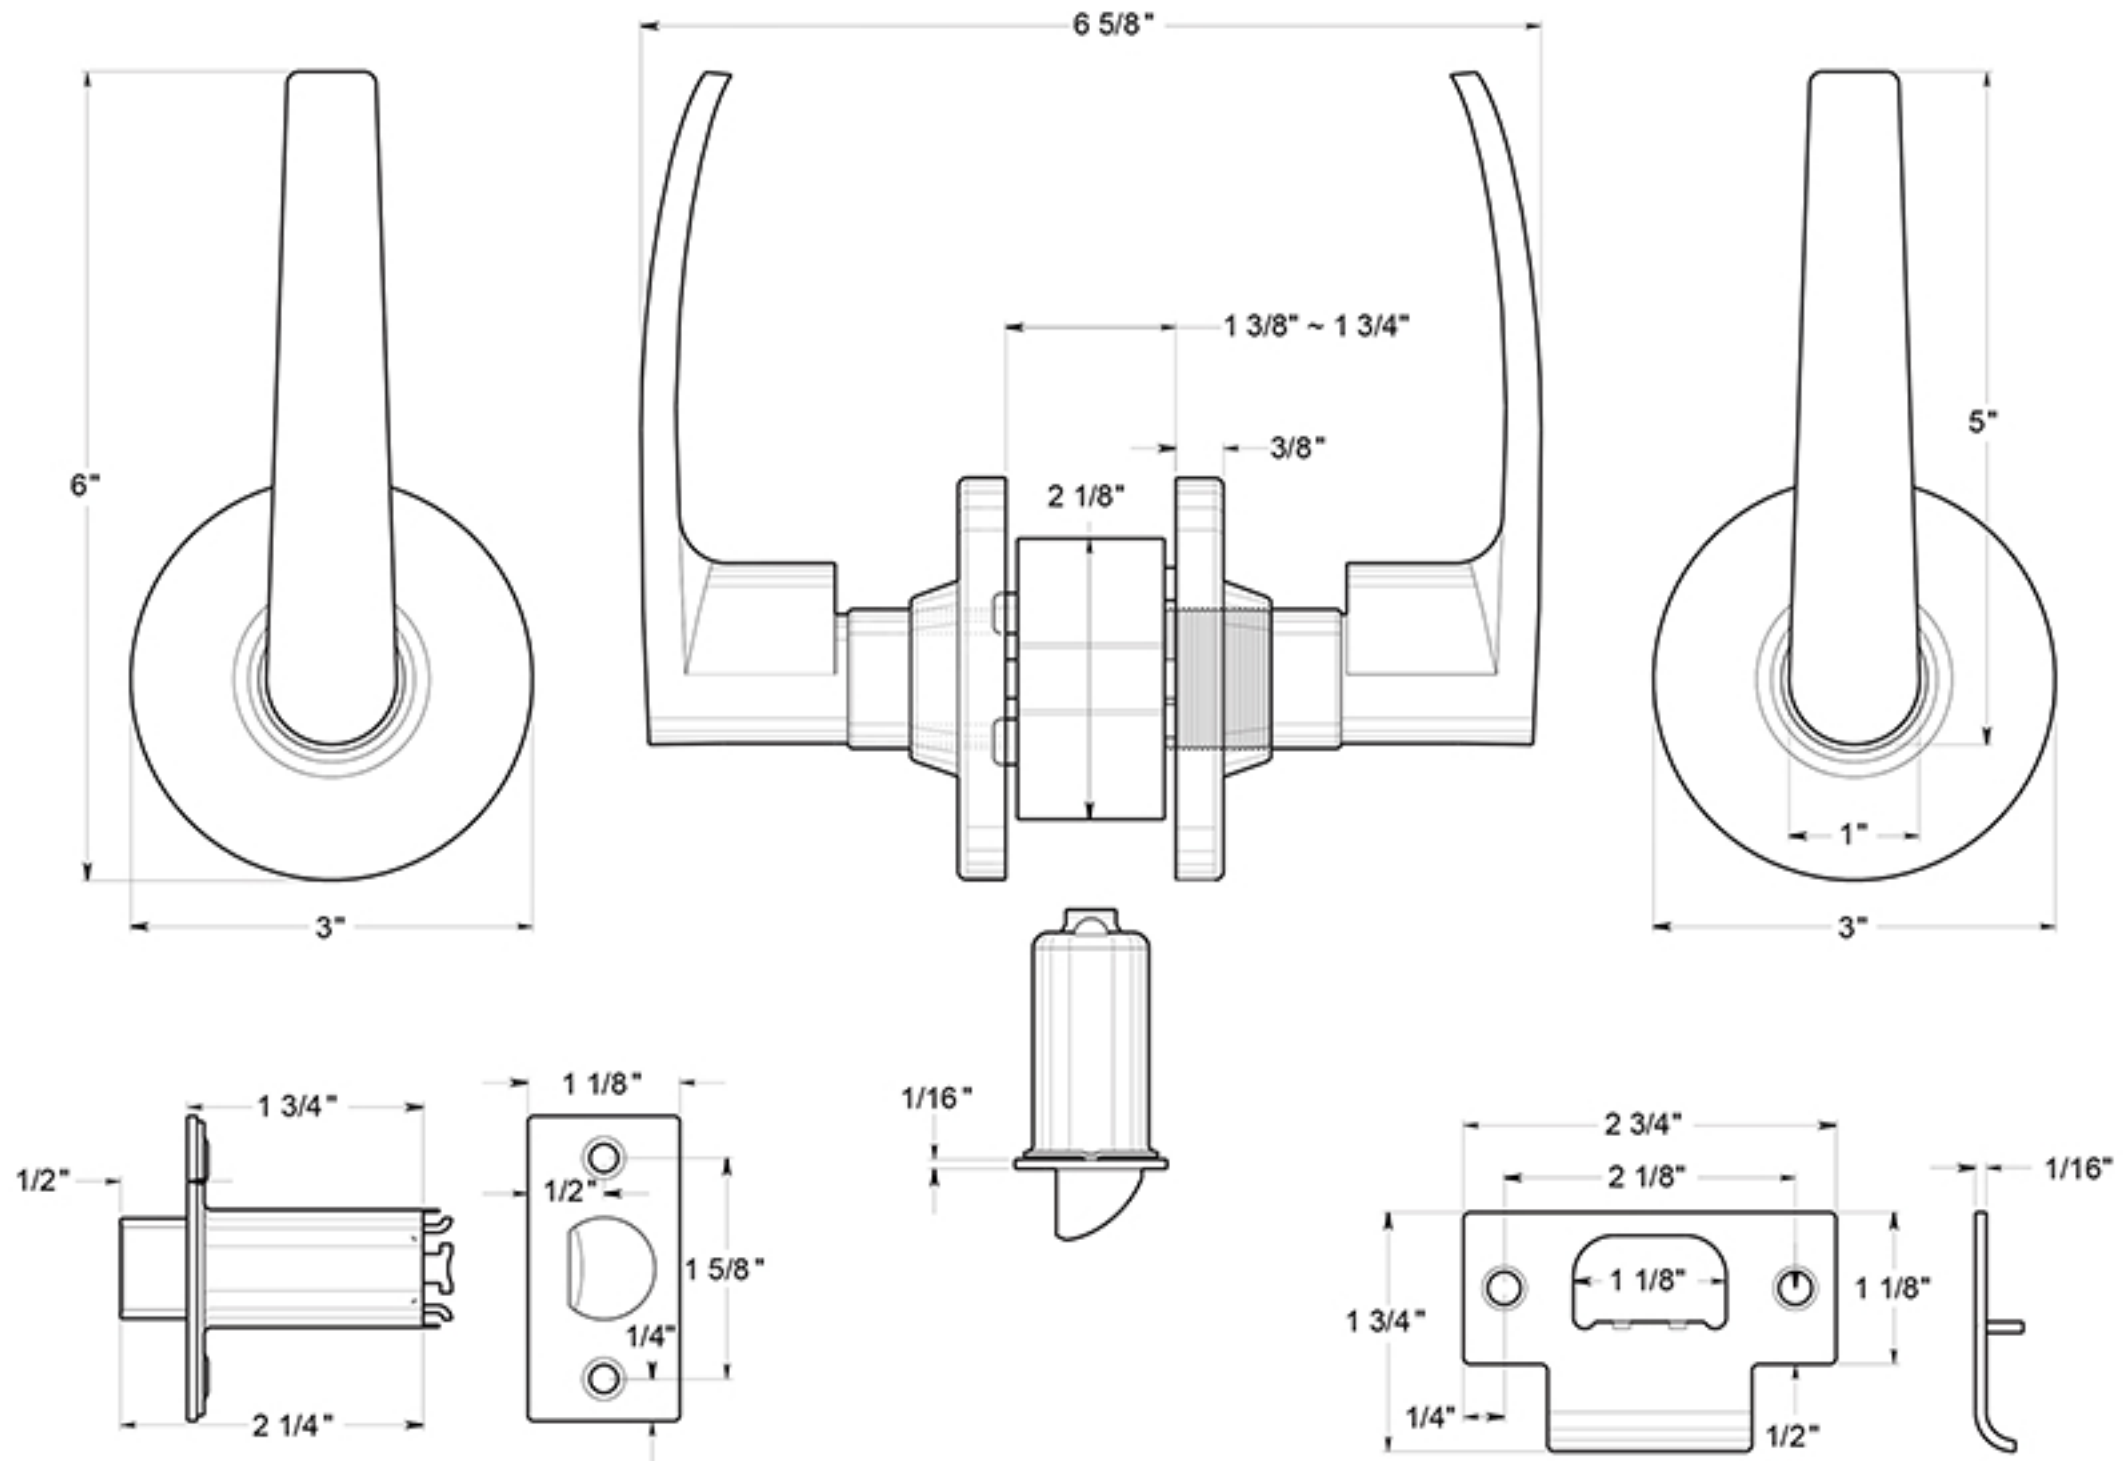

CL701EL

LEVERSET / STRAIGHT / PASSAGE / COMMERCIAL LIGHT DUTY GRADE 2 / STEEL & ZINC

DRAWING NOT TO SCALE

NOTE: Deltana reserves the right to constantly improve its products and is not responsible for differences between the product in-hand and the specifications contained in this drawing. We do not recommend to pre-drill holes or pre-cut woods or metals based on the drawing information if the veracity of the specifications has not been proven by the live product.