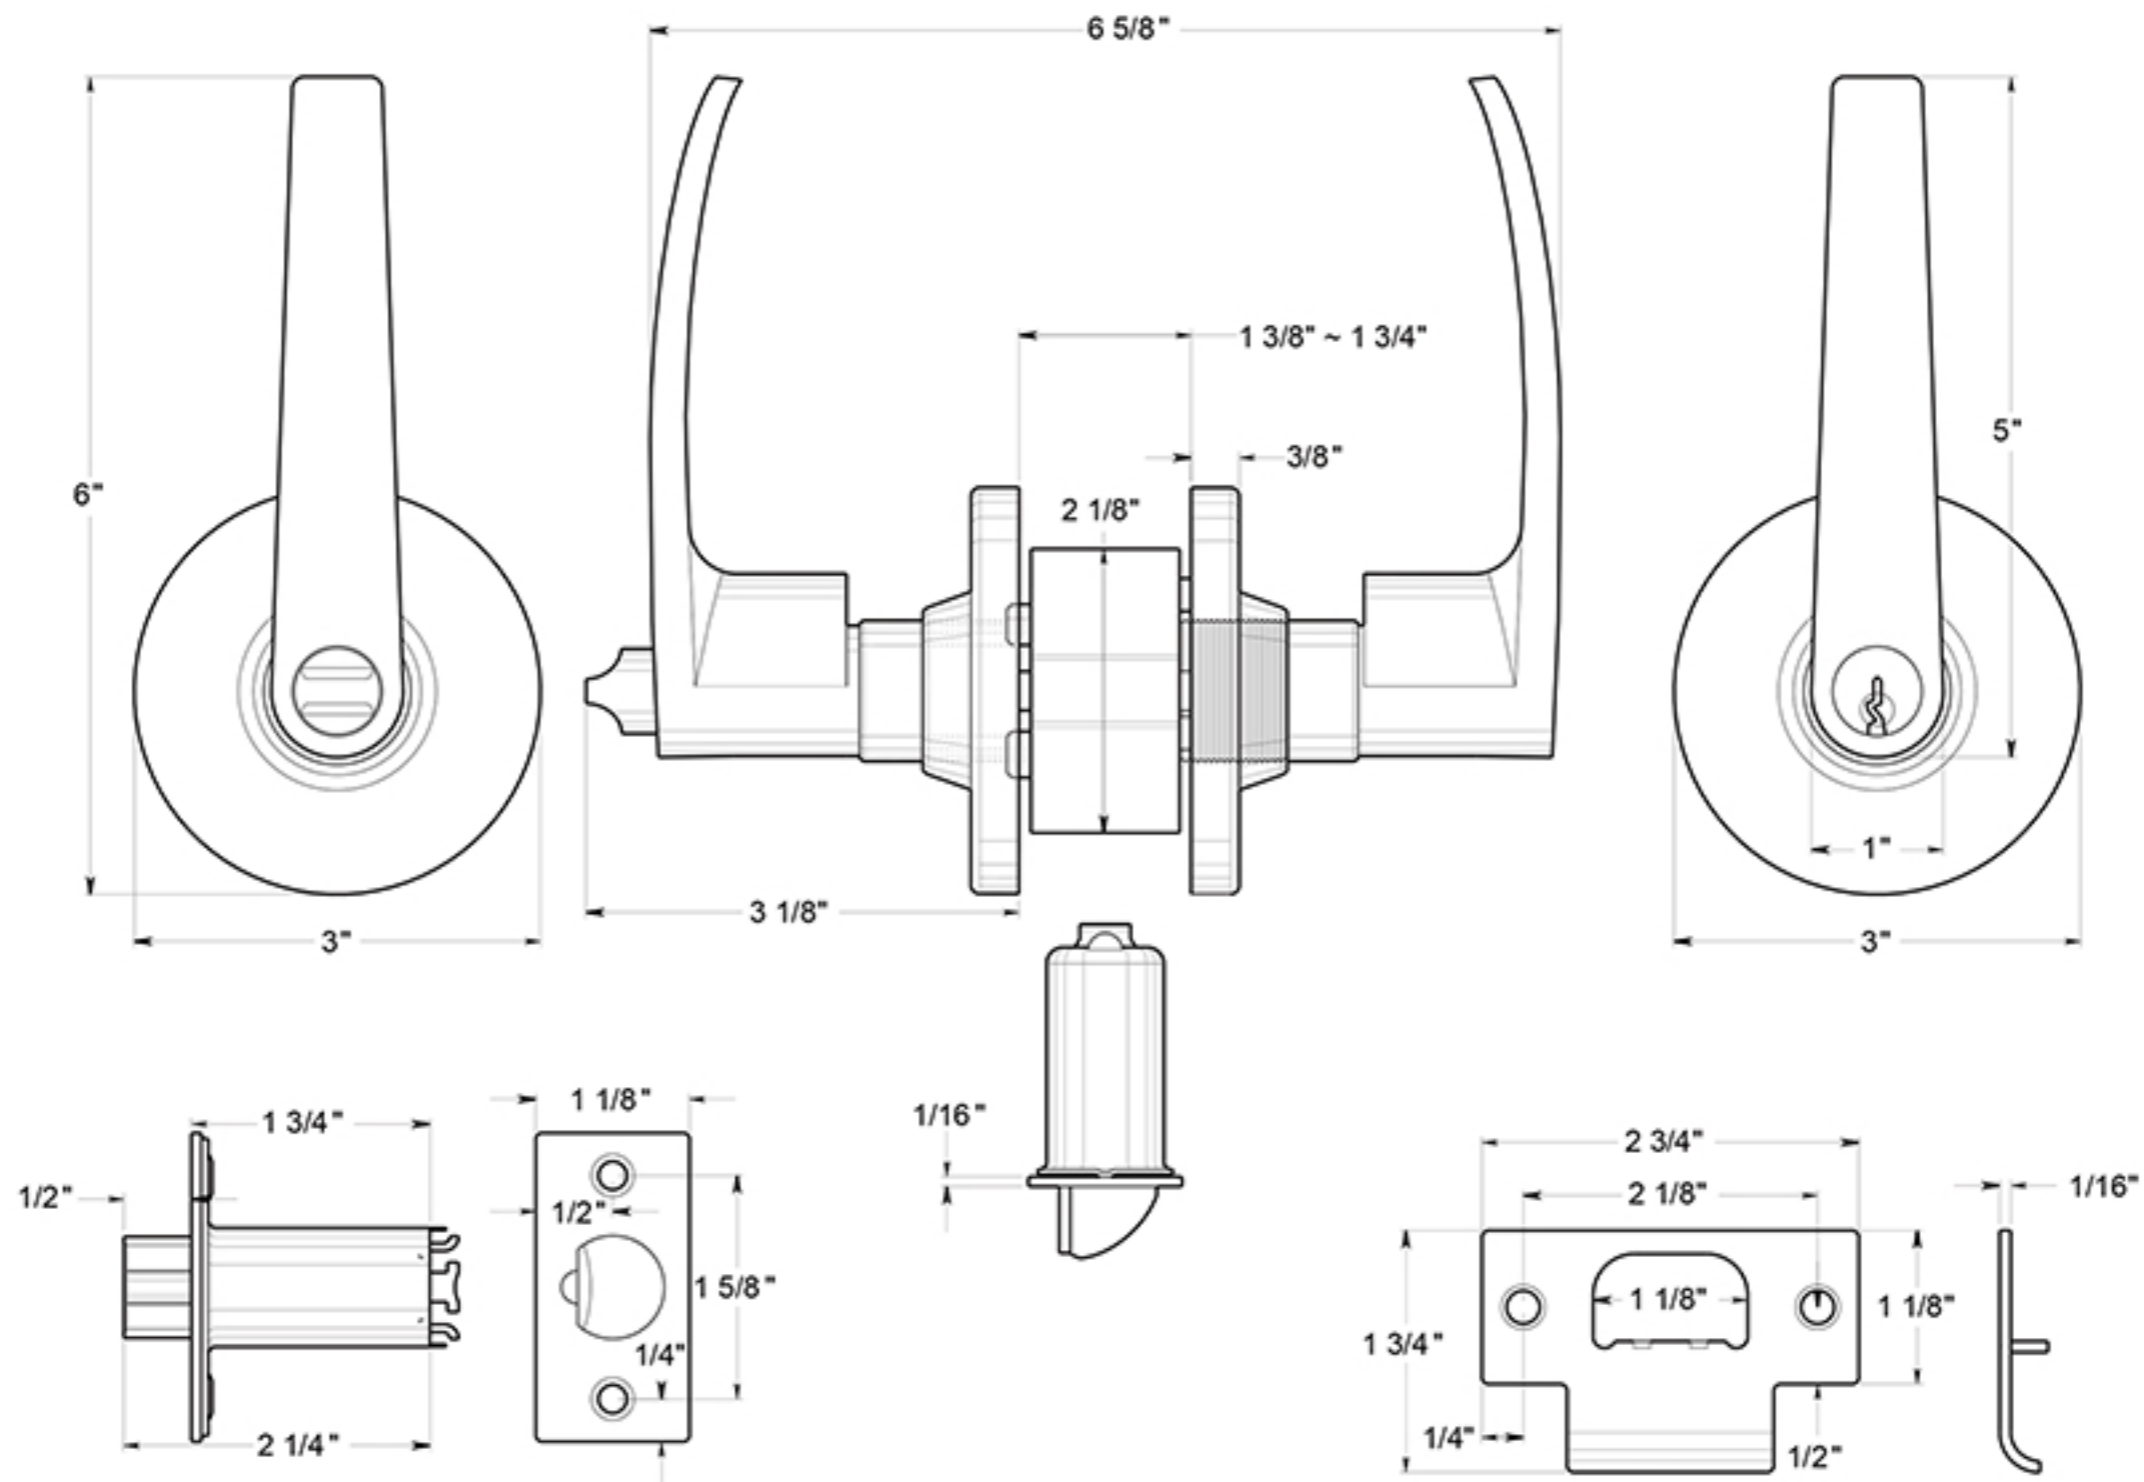

# CL700EL

LEVERSET / STRAIGHT / ENTRY / COMMERCIAL LIGHT DUTY GRADE 2 / STEEL & ZINC

DRAWING NOT TO SCALE

NOTE: Deltana reserves the right to constantly improve its products and is not responsible for differences between the product in-hand and the specifications contained in this drawing. We do not recommend to pre-drill holes or pre-cut woods or metals based on the drawing information if the veracity of the specifications has not been proven by the live product.