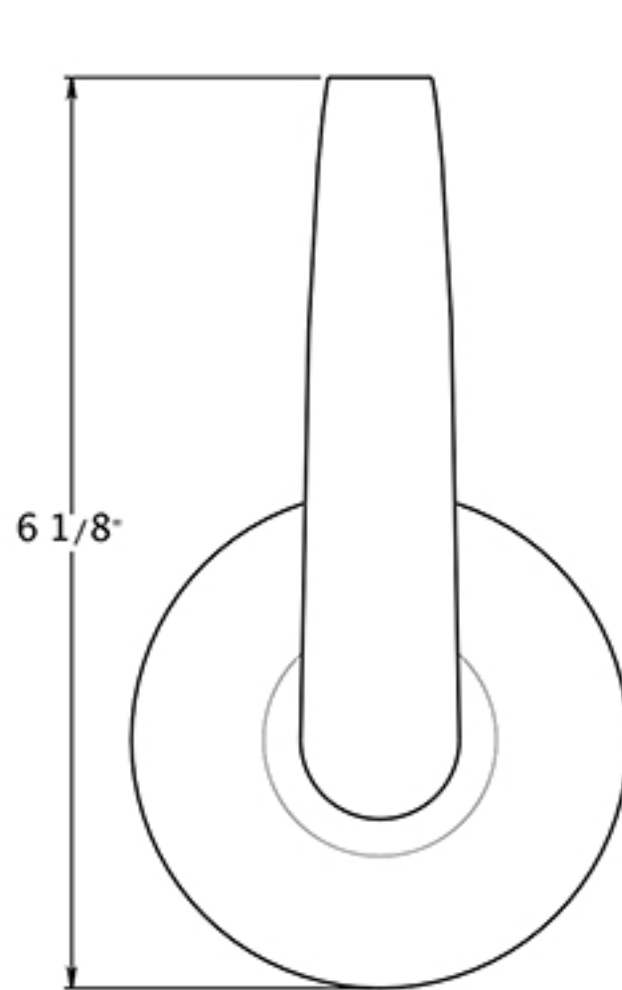

# CL609EVC

LEVERSET / CURVED / CLASSROOM / COMMERCIAL GRADE 2 / STEEL & ZINC

DRAWING NOT TO SCALE

NOTE: Deltana reserves the right to constantly improve its products and is not responsible for differences between the product in-hand and the specifications contained in this drawing. We do not recommend to pre-drill holes or pre-cut woods or metals based on the drawing information if the veracity of the specifications has not been proven by the live product.