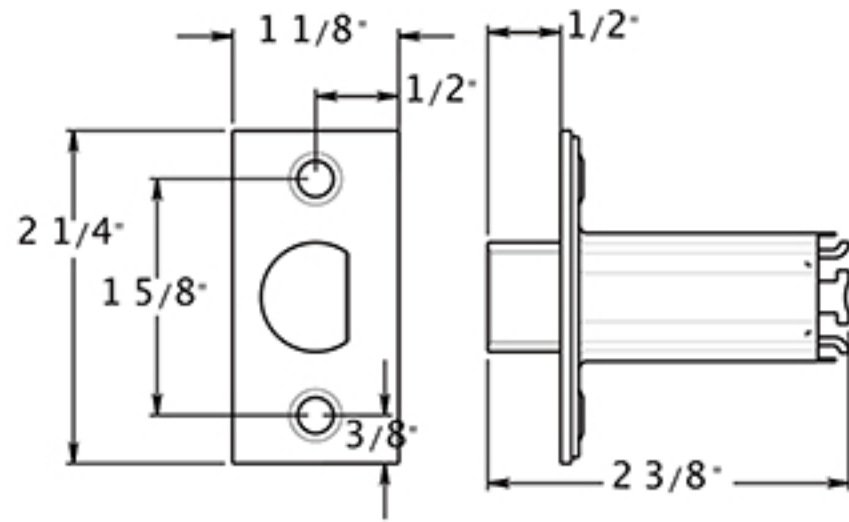

# CL609EVC

LEVERSET / CURVED / CLASSROOM / COMMERCIAL GRADE 2 / STEEL & ZINC

DRAWING NOT TO SCALE

NOTE: Deltana reserves the right to constantly improve its products and is not responsible for differences between the product in-hand and the specifications contained in this drawing. We do not recommend to pre-drill holes or pre-cut woods or metals based on the drawing information if the veracity of the specifications has not been proven by the live product.