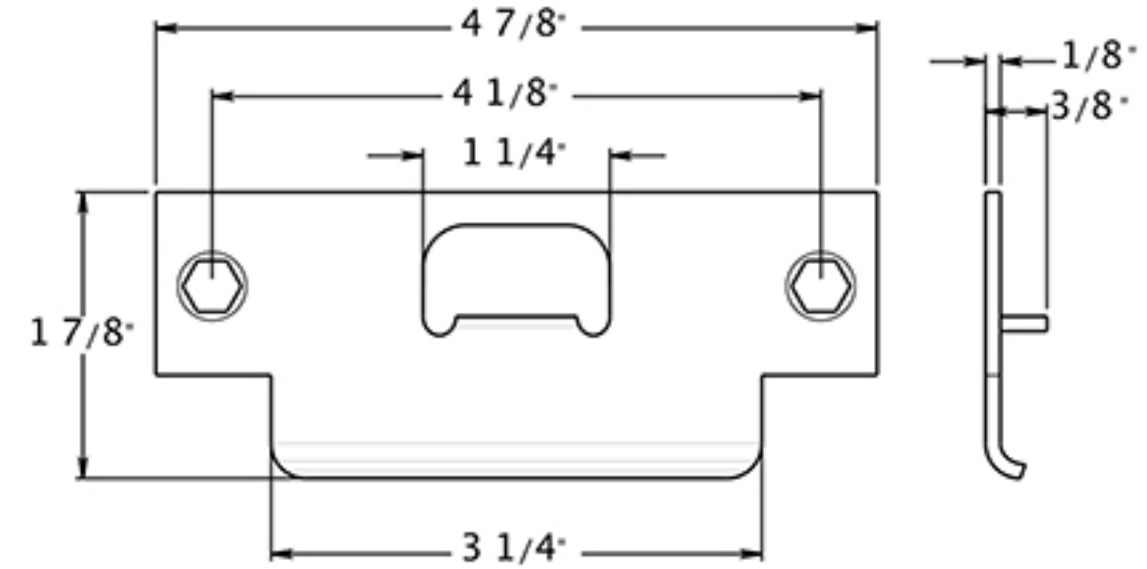

# CL609EVC

LEVERSET / CURVED / CLASSROOM / COMMERCIAL GRADE 2 / STEEL & ZINC

DRAWING NOT TO SCALE

NOTE: Deltana reserves the right to constantly improve its products and is not responsible for differences between the product in-hand and the specifications contained in this drawing. We do not recommend to pre-drill holes or pre-cut woods or metals based on the drawing information if the veracity of the specifications has not been proven by the live product.