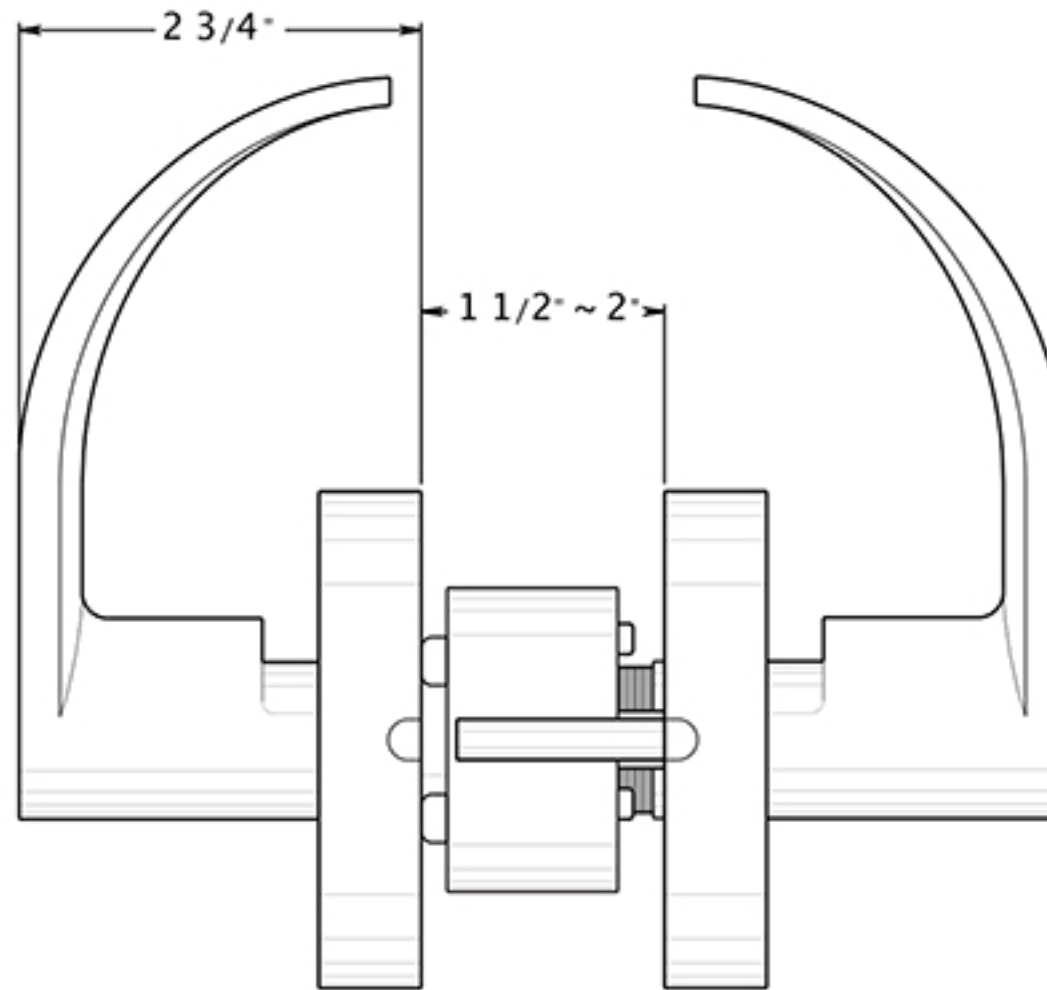

# CL609EVC

LEVERSET / CURVED / CLASSROOM / COMMERCIAL GRADE 2 / STEEL & ZINC

DRAWING NOT TO SCALE

NOTE: Deltana reserves the right to constantly improve its products and is not responsible for differences between the product in-hand and the specifications contained in this drawing. We do not recommend to pre-drill holes or pre-cut woods or metals based on the drawing information if the veracity of the specifications has not been proven by the live product.