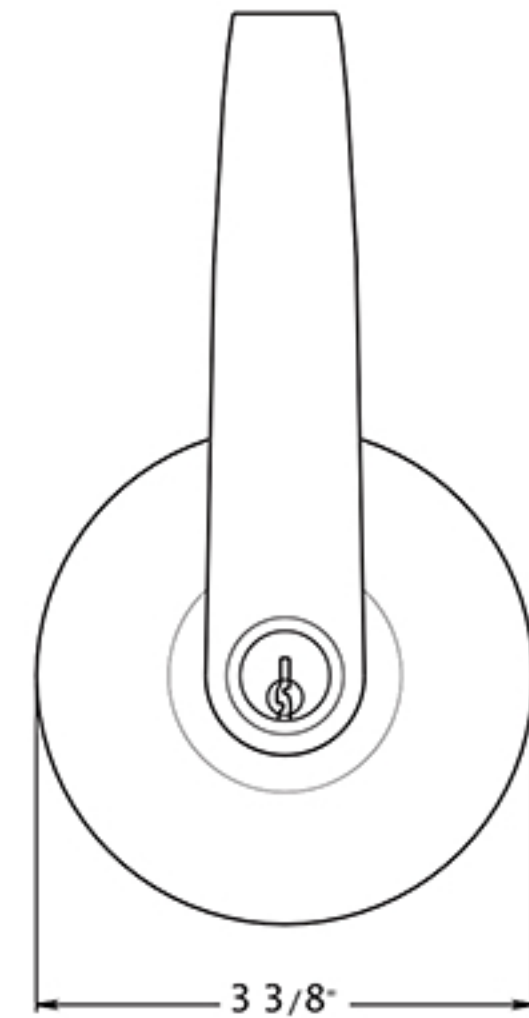

# CL609EVC

LEVERSET / CURVED / CLASSROOM / COMMERCIAL GRADE 2 / STEEL & ZINC

DRAWING NOT TO SCALE

NOTE: Deltana reserves the right to constantly improve its products and is not responsible for differences between the product in-hand and the specifications contained in this drawing. We do not recommend to pre-drill holes or pre-cut woods or metals based on the drawing information if the veracity of the specifications has not been proven by the live product.