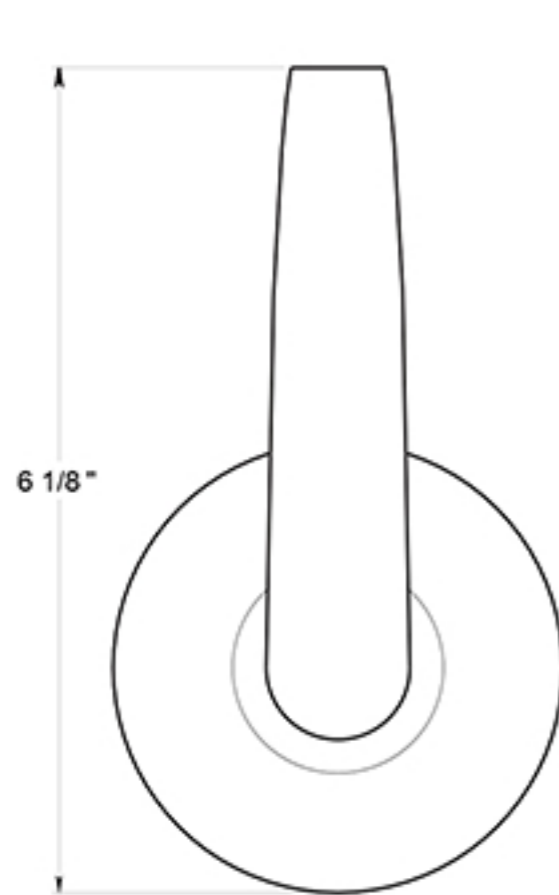

# CL604EVC

LEVERSET / CURVED / STORE ROOM / COMMERCIAL GRADE 2 / STEEL & ZINC

DRAWING NOT TO SCALE

NOTE: Deltana reserves the right to constantly improve its products and is not responsible for differences between the product in-hand and the specifications contained in this drawing. We do not recommend to pre-drill holes or pre-cut woods or metals based on the drawing information if the veracity of the specifications has not been proven by the live product.