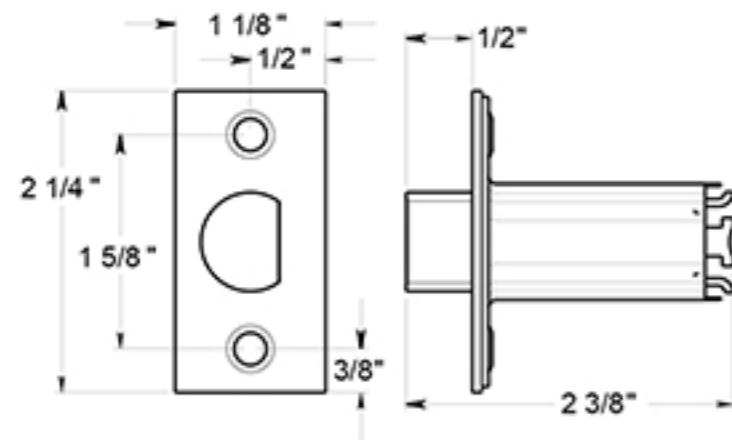

# CL604EVC

LEVERSET / CURVED / STORE ROOM / COMMERCIAL GRADE 2 / STEEL & ZINC

DRAWING NOT TO SCALE

NOTE: Deltana reserves the right to constantly improve its products and is not responsible for differences between the product in-hand and the specifications contained in this drawing. We do not recommend to pre-drill holes or pre-cut woods or metals based on the drawing information if the veracity of the specifications has not been proven by the live product.