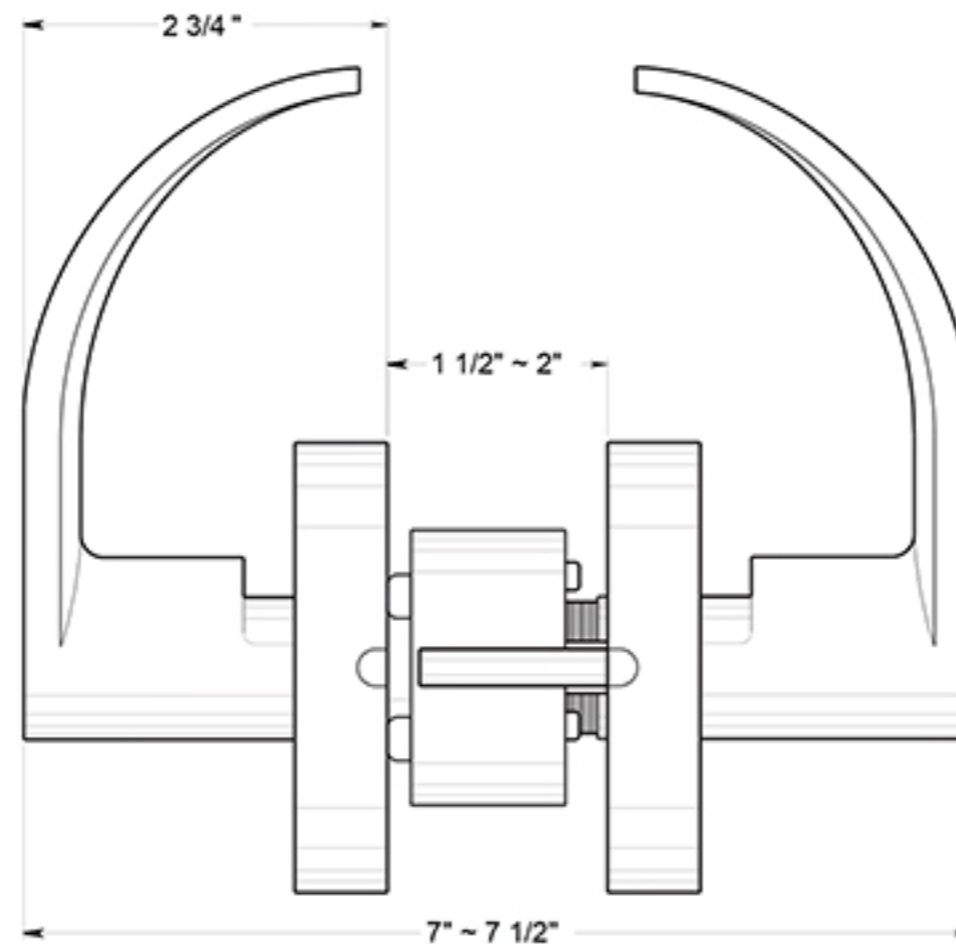

# CL604EVC

LEVERSET / CURVED / STORE ROOM / COMMERCIAL GRADE 2 / STEEL & ZINC

DRAWING NOT TO SCALE

NOTE: Deltana reserves the right to constantly improve its products and is not responsible for differences between the product in-hand and the specifications contained in this drawing. We do not recommend to pre-drill holes or pre-cut woods or metals based on the drawing information if the veracity of the specifications has not been proven by the live product.