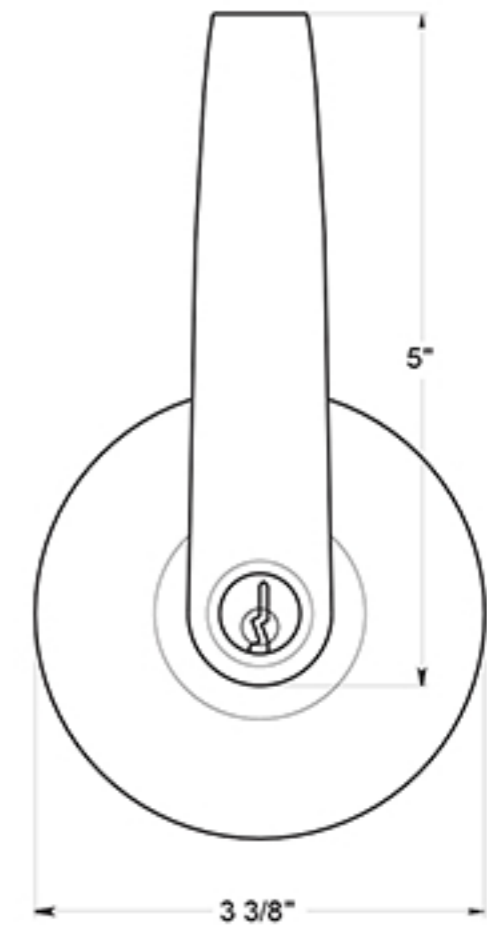

# CL604EVC

LEVERSET / CURVED / STORE ROOM / COMMERCIAL GRADE 2 / STEEL & ZINC

DRAWING NOT TO SCALE

NOTE: Deltana reserves the right to constantly improve its products and is not responsible for differences between the product in-hand and the specifications contained in this drawing. We do not recommend to pre-drill holes or pre-cut woods or metals based on the drawing information if the veracity of the specifications has not been proven by the live product.