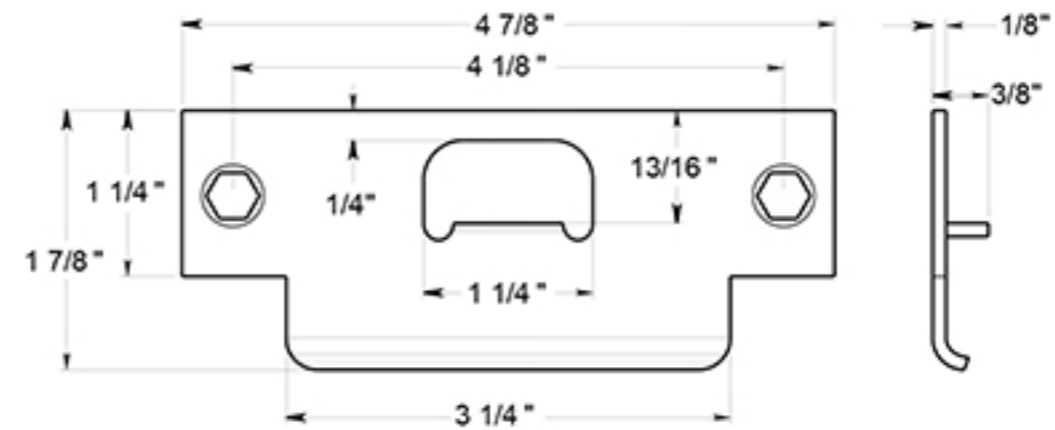

# CL604EVC

LEVERSET / CURVED / STORE ROOM / COMMERCIAL GRADE 2 / STEEL & ZINC

DRAWING NOT TO SCALE

NOTE: Deltana reserves the right to constantly improve its products and is not responsible for differences between the product in-hand and the specifications contained in this drawing. We do not recommend to pre-drill holes or pre-cut woods or metals based on the drawing information if the veracity of the specifications has not been proven by the live product.