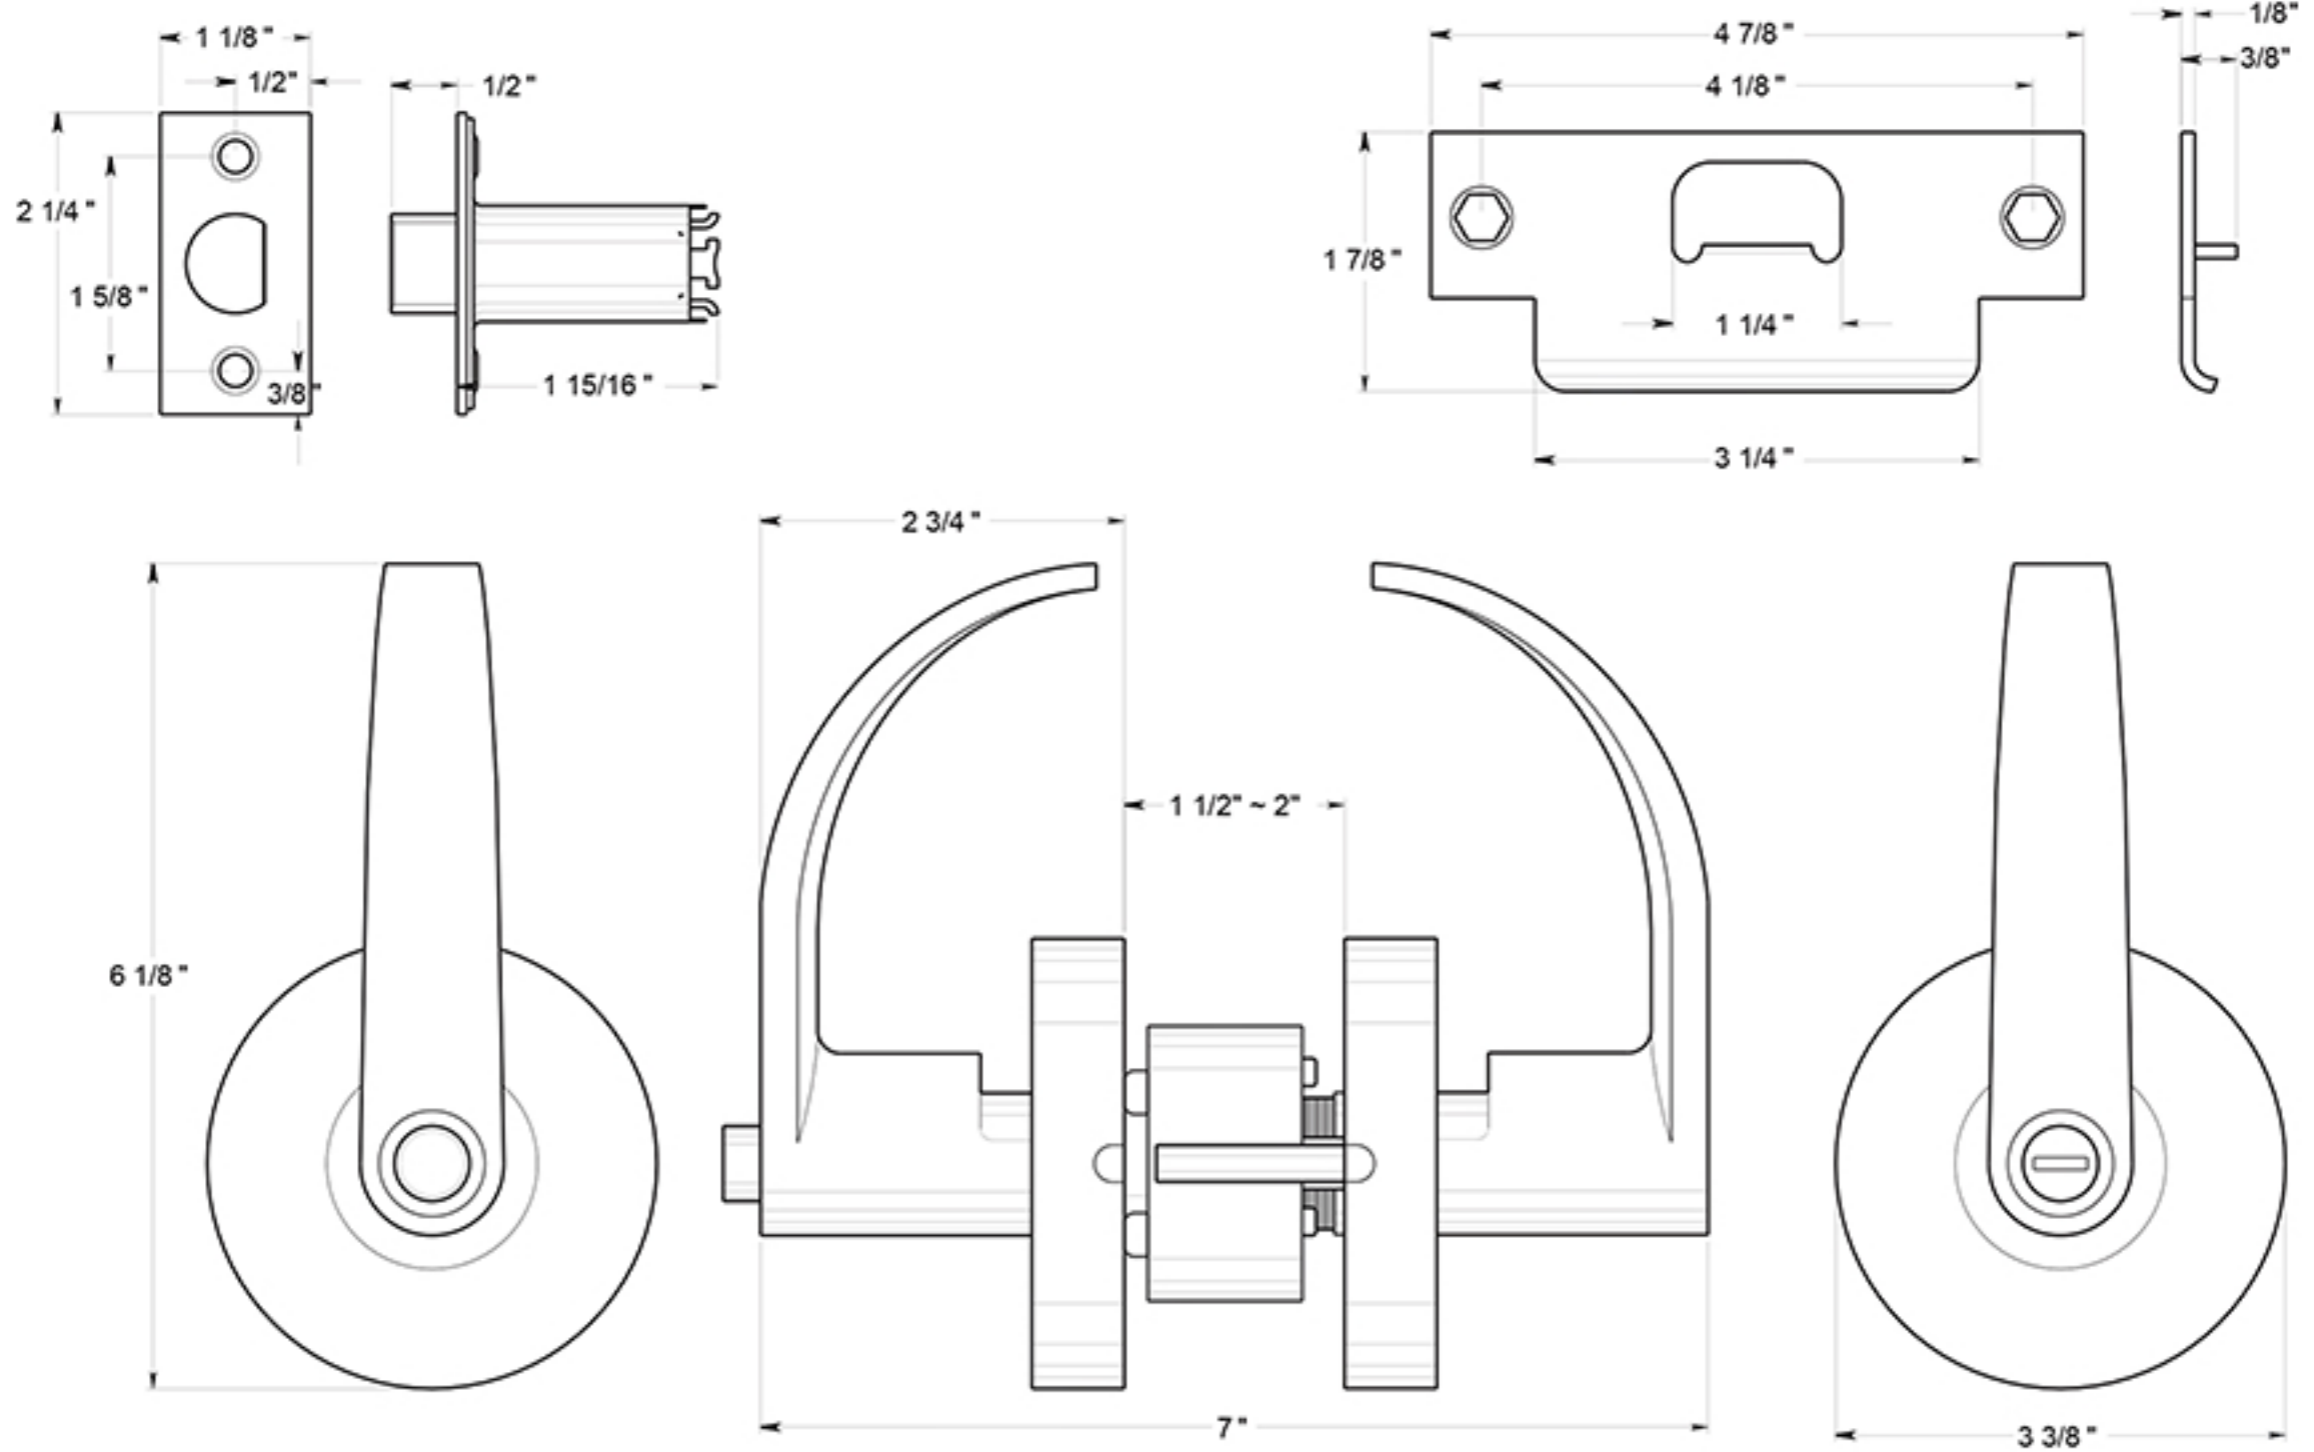

CL602EVC

LEVERSET / CURVED / PRIVACY / COMMERCIAL GRADE 2 / STEEL & ZINC

DRAWING NOT TO SCALE

NOTE: Deltana reserves the right to constantly improve its products and is not responsible for differences between the product in-hand and the specifications contained in this drawing. We do not recommend to pre-drill holes or pre-cut woods or metals based on the drawing information if the veracity of the specifications has not been proven by the live product.