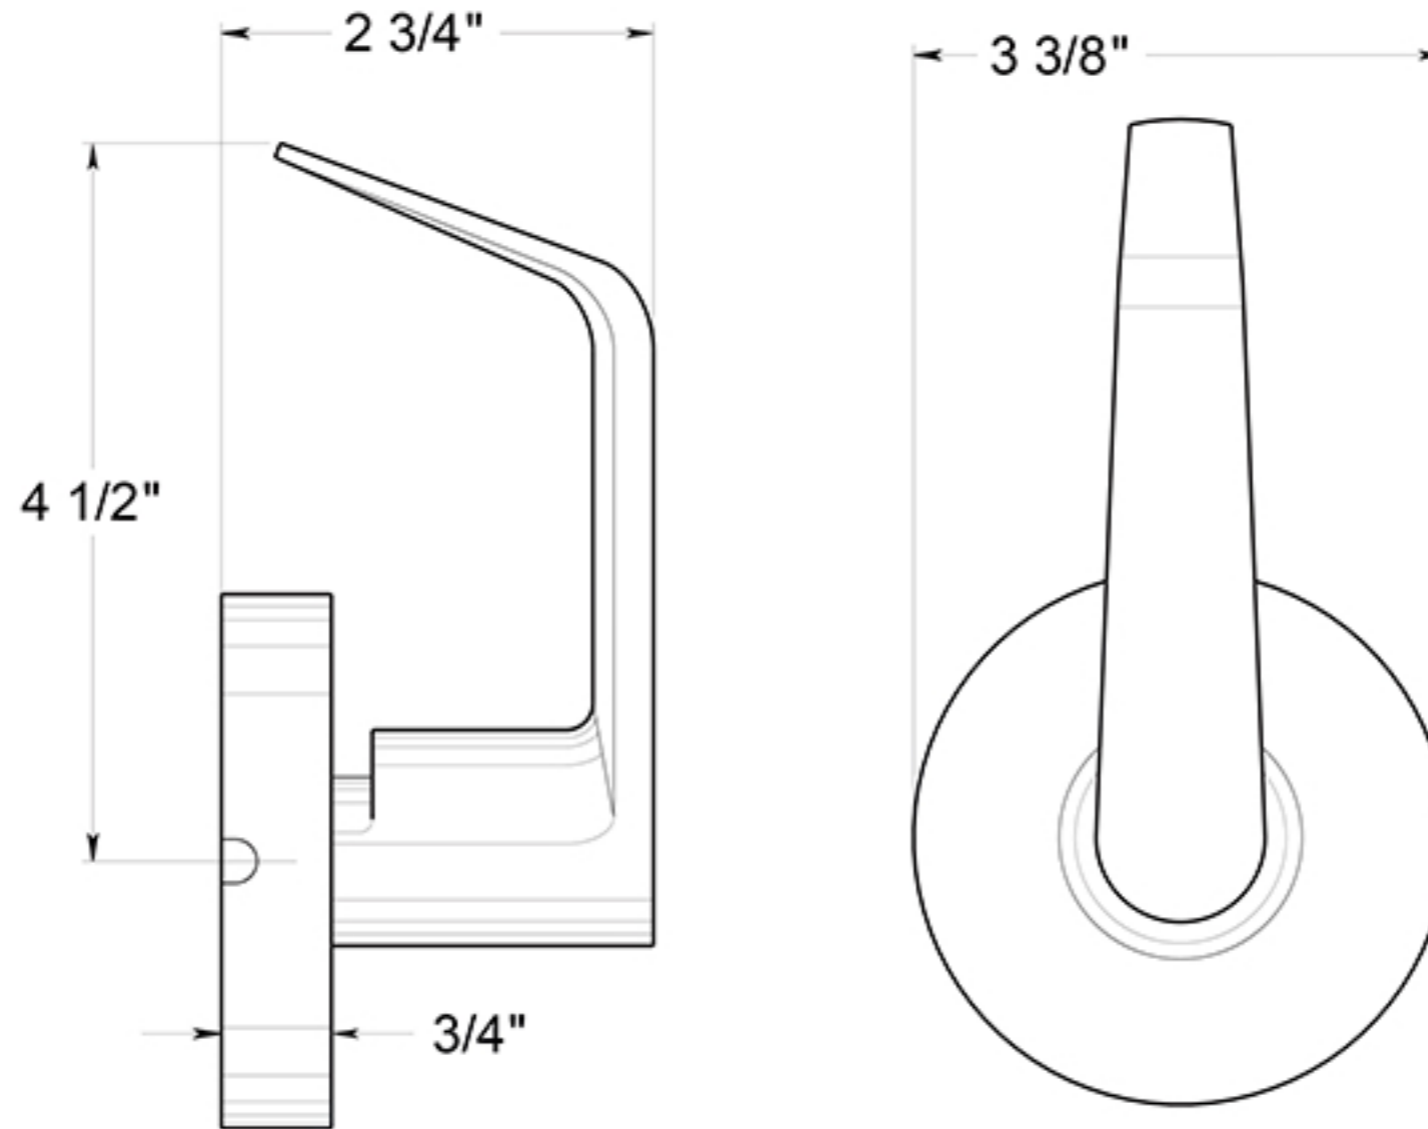

# CL515EVC

LEVERSET / CURVED / CLASSROOM / COMMERCIAL GRADE 2 / STEEL & ZINC

DRAWING NOT TO SCALE

NOTE: Deltana reserves the right to constantly improve its products and is not responsible for differences between the product in-hand and the specifications contained in this drawing. We do not recommend to pre-drill holes or pre-cut woods or metals based on the drawing information if the veracity of the specifications has not been proven by the live product.