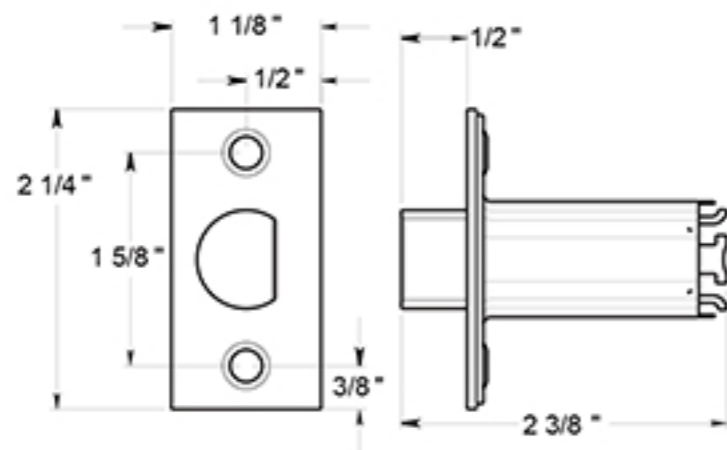

# CL509ECCNC

LEVERSET / CLARENDON / CLASSROOM / IC CORE / COMMERCIAL GRADE 2 / STEEL & ZINC

DRAWING NOT TO SCALE

NOTE: Deltana reserves the right to constantly improve its products and is not responsible for differences between the product in-hand and the specifications contained in this drawing. We do not recommend to pre-drill holes or pre-cut woods or metals based on the drawing information if the veracity of the specifications has not been proven by the live product.