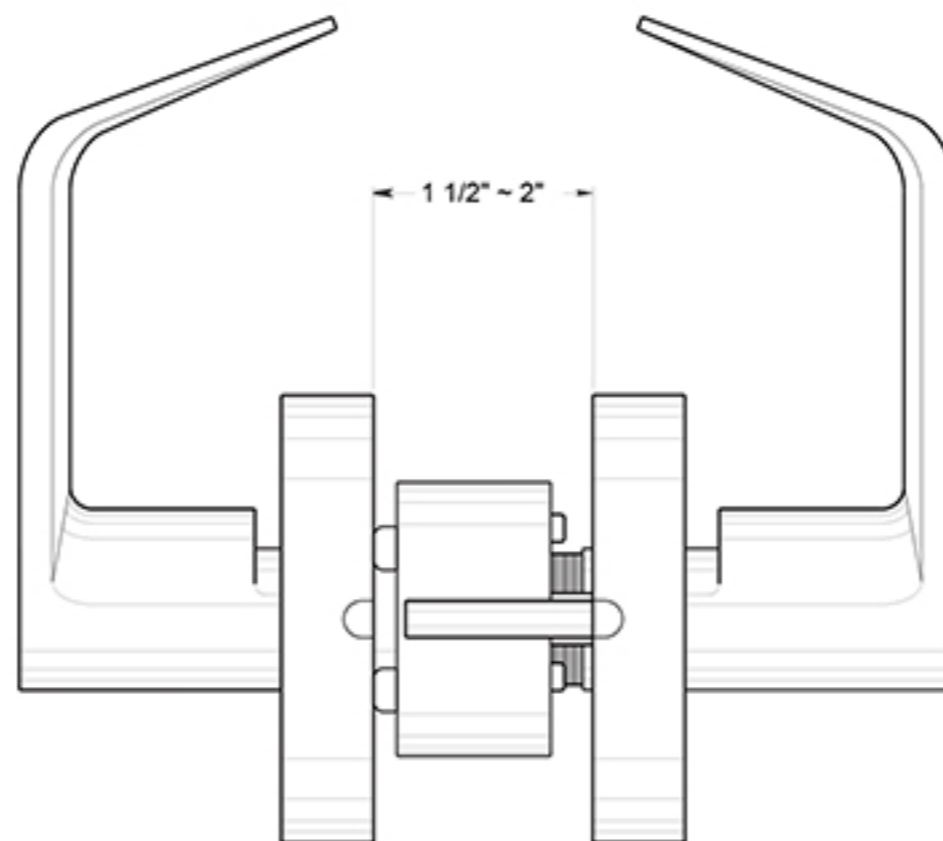

# CL509ECCNC

LEVERSET / CLARENDON / CLASSROOM / IC CORE / COMMERCIAL GRADE 2 / STEEL & ZINC

DRAWING NOT TO SCALE

NOTE: Deltana reserves the right to constantly improve its products and is not responsible for differences between the product in-hand and the specifications contained in this drawing. We do not recommend to pre-drill holes or pre-cut woods or metals based on the drawing information if the veracity of the specifications has not been proven by the live product.