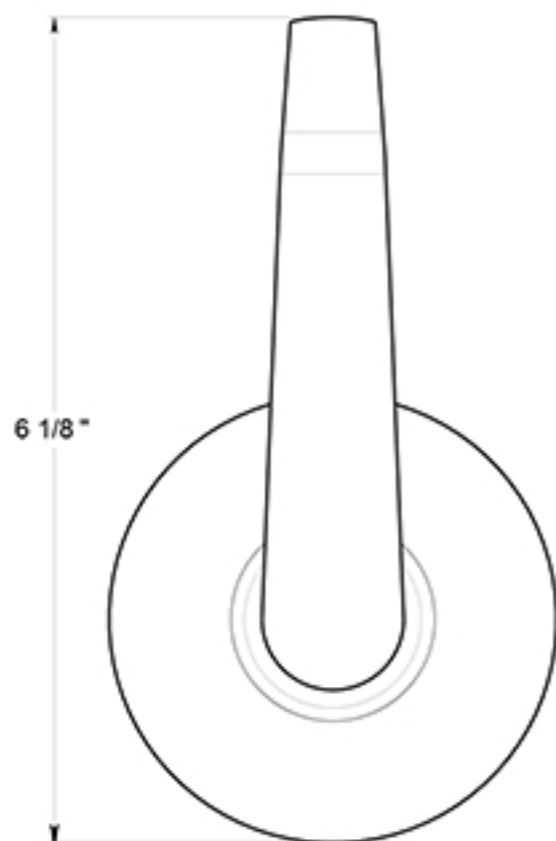

# CL509ECCNC

LEVERSET / CLARENDON / CLASSROOM / IC CORE / COMMERCIAL GRADE 2 / STEEL & ZINC

DRAWING NOT TO SCALE

NOTE: Deltana reserves the right to constantly improve its products and is not responsible for differences between the product in-hand and the specifications contained in this drawing. We do not recommend to pre-drill holes or pre-cut woods or metals based on the drawing information if the veracity of the specifications has not been proven by the live product.