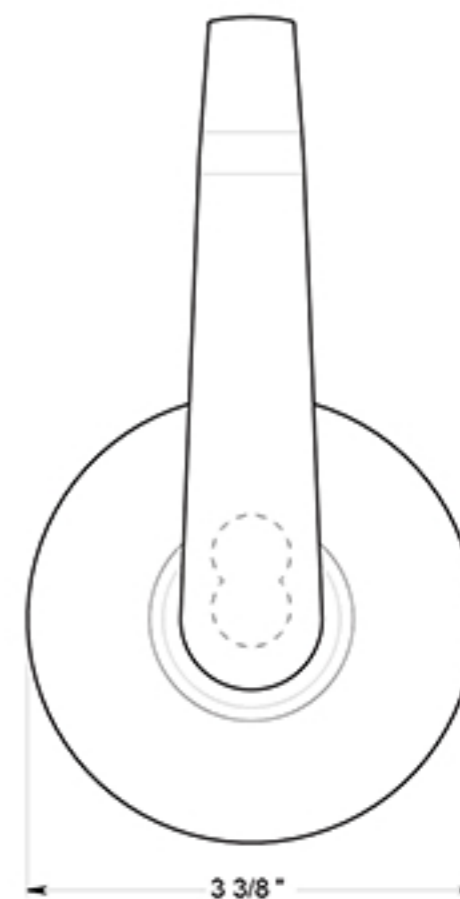

# CL509ECCNC

LEVERSET / CLARENDON / CLASSROOM / IC CORE / COMMERCIAL GRADE 2 / STEEL & ZINC

DRAWING NOT TO SCALE

NOTE: Deltana reserves the right to constantly improve its products and is not responsible for differences between the product in-hand and the specifications contained in this drawing. We do not recommend to pre-drill holes or pre-cut woods or metals based on the drawing information if the veracity of the specifications has not been proven by the live product.