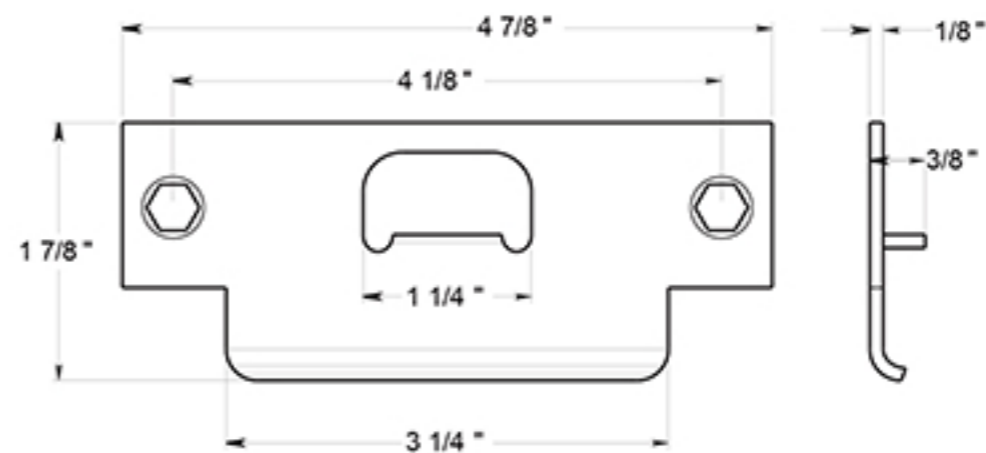

# CL509ECCNC

LEVERSET / CLARENDON / CLASSROOM / IC CORE / COMMERCIAL GRADE 2 / STEEL & ZINC

DRAWING NOT TO SCALE

NOTE: Deltana reserves the right to constantly improve its products and is not responsible for differences between the product in-hand and the specifications contained in this drawing. We do not recommend to pre-drill holes or pre-cut woods or metals based on the drawing information if the veracity of the specifications has not been proven by the live product.