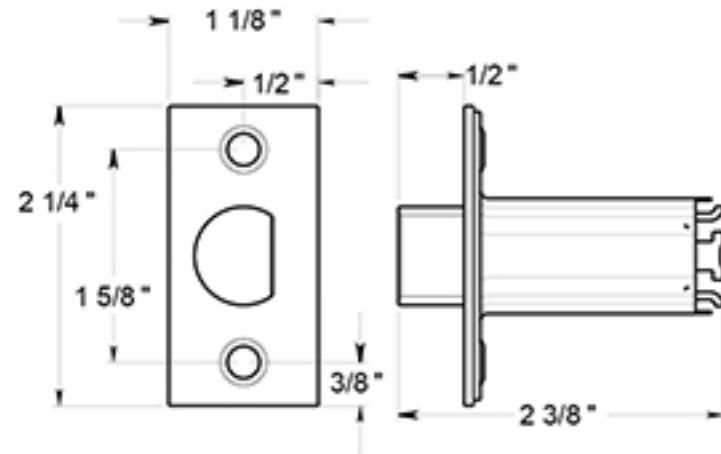

CL504EVC

LEVERSET / CLARENDON / STORE ROOM / COMMERCIAL GRADE 2 / STEEL & ZINC

DRAWING NOT TO SCALE

NOTE: Deltana reserves the right to constantly improve its products and is not responsible for differences between the product in-hand and the specifications contained in this drawing. We do not recommend to pre-drill holes or pre-cut woods or metals based on the drawing information if the veracity of the specifications has not been proven by the live product.