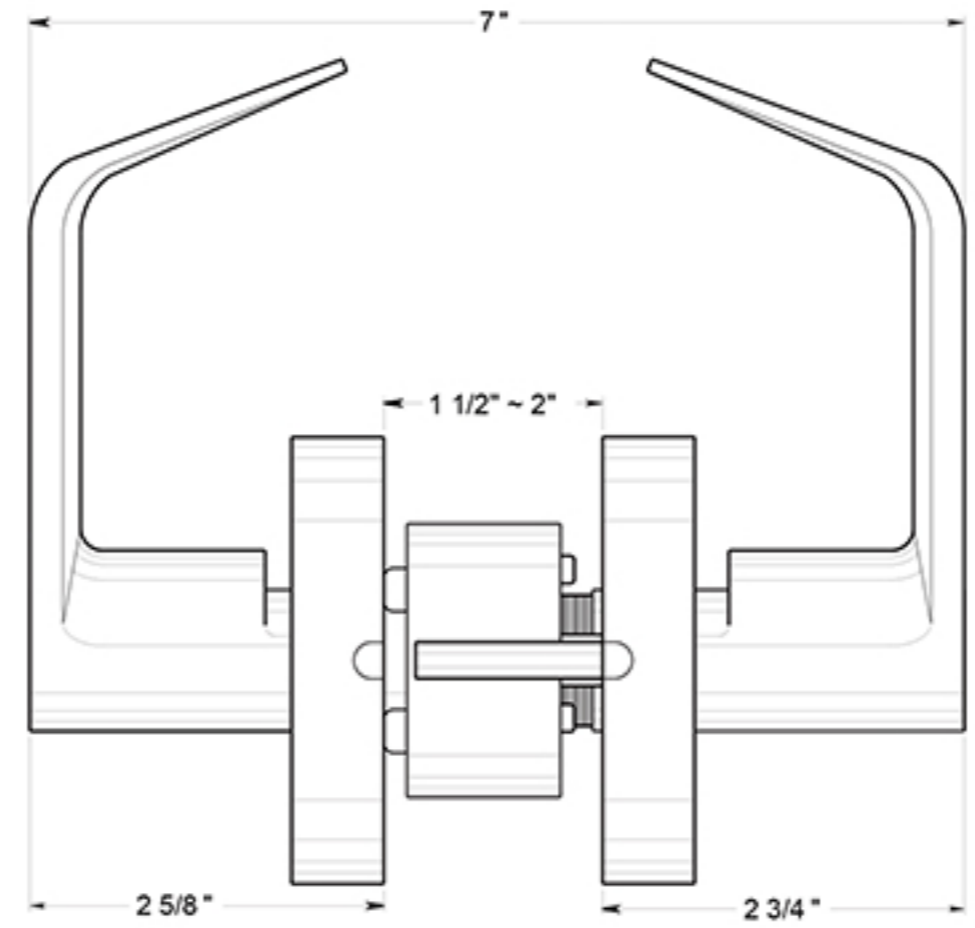

CL504EVC

LEVERSET / CLARENDON / STORE ROOM / COMMERCIAL GRADE 2 / STEEL & ZINC

DRAWING NOT TO SCALE

NOTE: Deltana reserves the right to constantly improve its products and is not responsible for differences between the product in-hand and the specifications contained in this drawing. We do not recommend to pre-drill holes or pre-cut woods or metals based on the drawing information if the veracity of the specifications has not been proven by the live product.