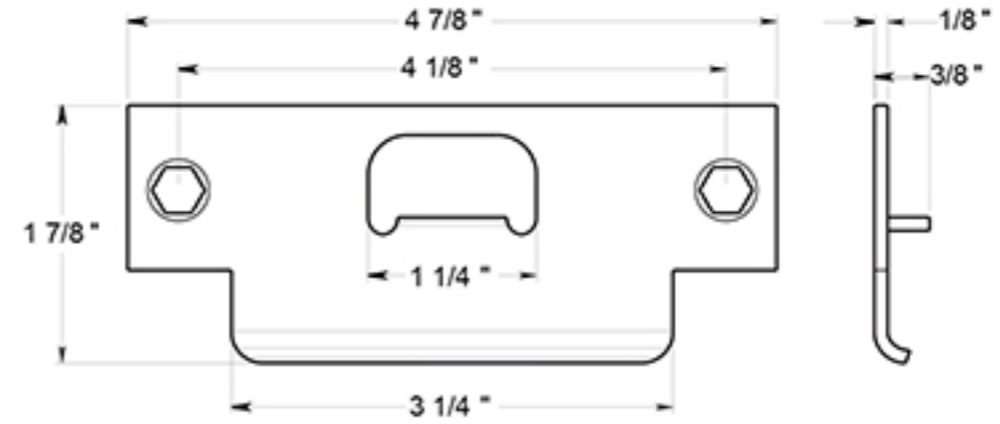

CL504EVC

LEVERSET / CLARENDON / STORE ROOM / COMMERCIAL GRADE 2 / STEEL & ZINC

DRAWING NOT TO SCALE

NOTE: Deltana reserves the right to constantly improve its products and is not responsible for differences between the product in-hand and the specifications contained in this drawing. We do not recommend to pre-drill holes or pre-cut woods or metals based on the drawing information if the veracity of the specifications has not been proven by the live product.