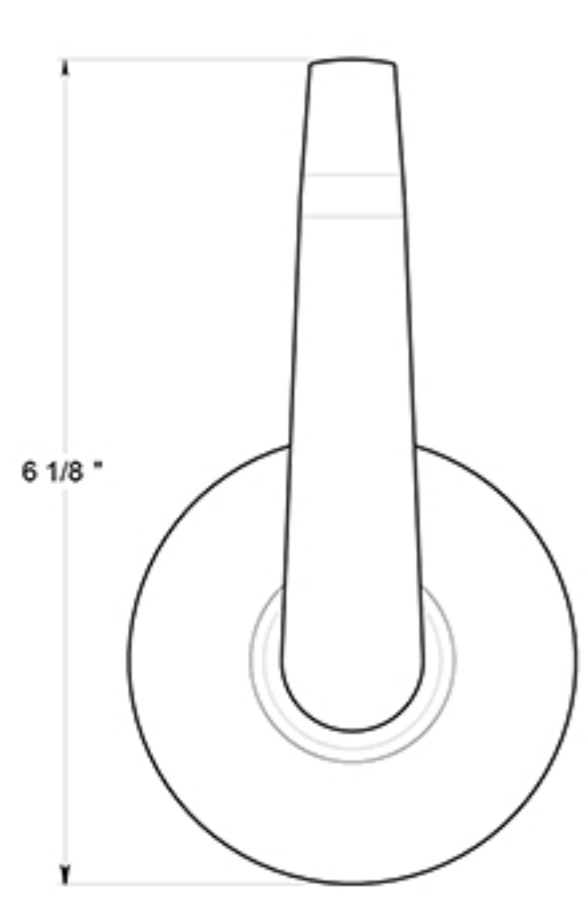

CL504EVC

LEVERSET / CLARENDON / STORE ROOM / COMMERCIAL GRADE 2 / STEEL & ZINC

DRAWING NOT TO SCALE

NOTE: Deltana reserves the right to constantly improve its products and is not responsible for differences between the product in-hand and the specifications contained in this drawing. We do not recommend to pre-drill holes or pre-cut woods or metals based on the drawing information if the veracity of the specifications has not been proven by the live product.