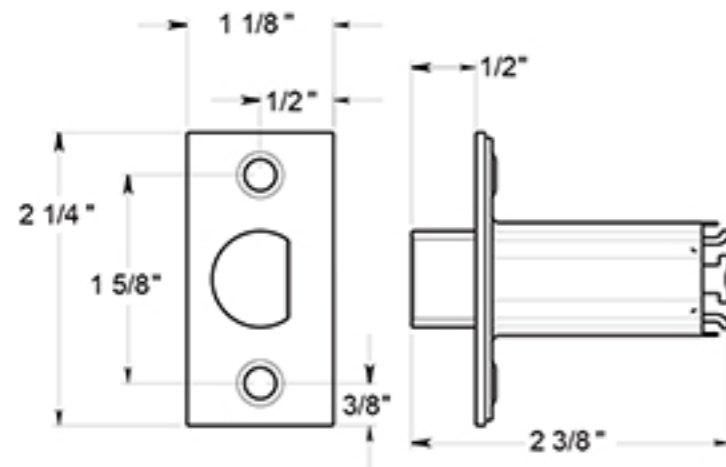

# CL504ECCNC

LEVERSET / CLARENDON / STORE ROOM / IC CORE / COMMERCIAL GRADE 2 / STEEL & ZINC

DRAWING NOT TO SCALE

NOTE: Deltana reserves the right to constantly improve its products and is not responsible for differences between the product in-hand and the specifications contained in this drawing. We do not recommend to pre-drill holes or pre-cut woods or metals based on the drawing information if the veracity of the specifications has not been proven by the live product.