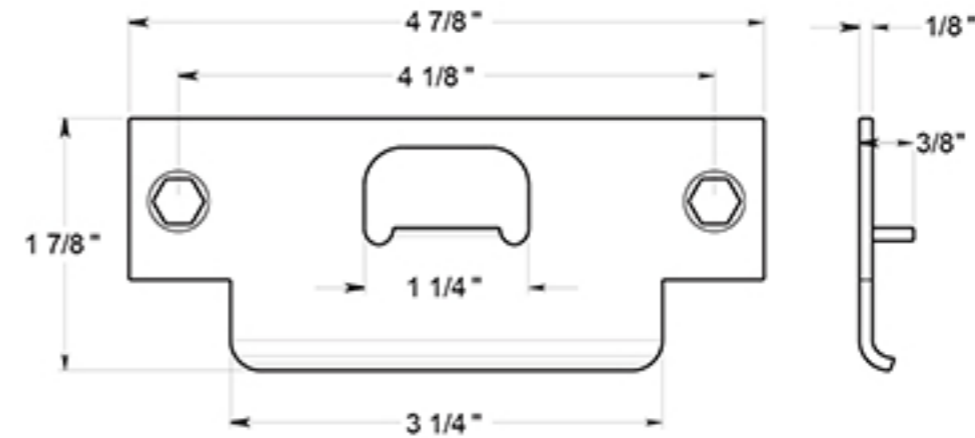

# CL504ECCNC

LEVERSET / CLARENDON / STORE ROOM / IC CORE / COMMERCIAL GRADE 2 / STEEL & ZINC

DRAWING NOT TO SCALE

NOTE: Deltana reserves the right to constantly improve its products and is not responsible for differences between the product in-hand and the specifications contained in this drawing. We do not recommend to pre-drill holes or pre-cut woods or metals based on the drawing information if the veracity of the specifications has not been proven by the live product.