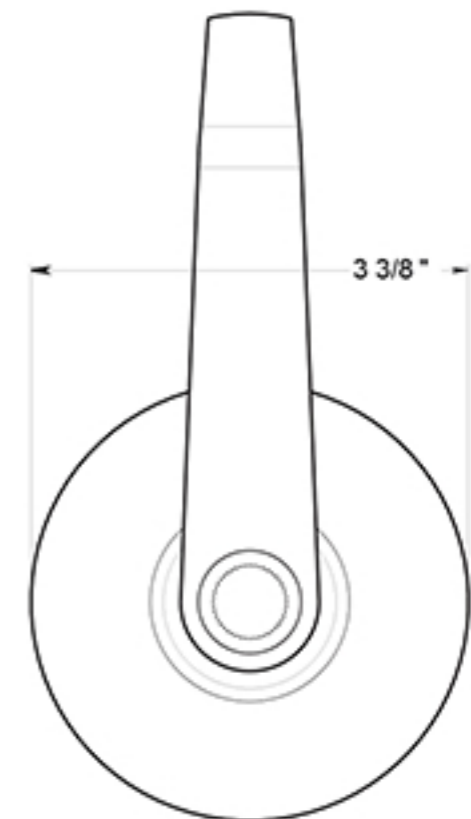

# CL504ECCNC

LEVERSET / CLARENDON / STORE ROOM / IC CORE / COMMERCIAL GRADE 2 / STEEL & ZINC

DRAWING NOT TO SCALE

NOTE: Deltana reserves the right to constantly improve its products and is not responsible for differences between the product in-hand and the specifications contained in this drawing. We do not recommend to pre-drill holes or pre-cut woods or metals based on the drawing information if the veracity of the specifications has not been proven by the live product.