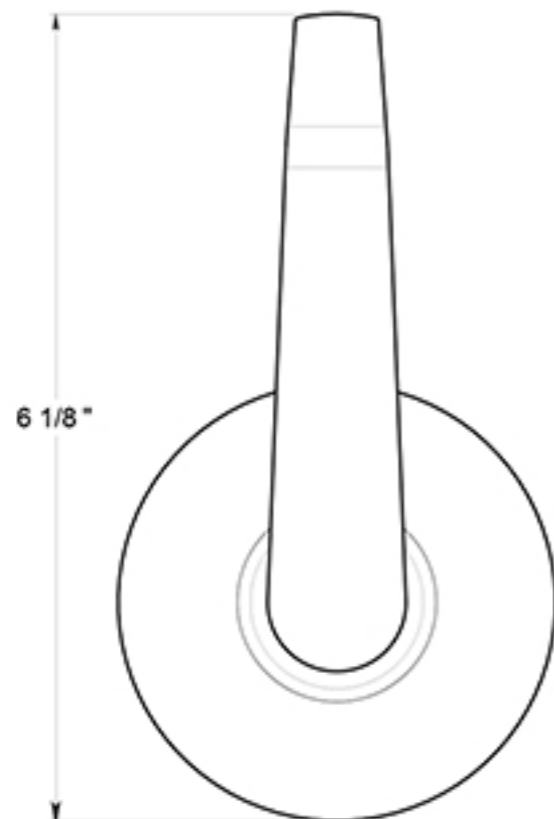

# CL504ECCNC

LEVERSET / CLARENDON / STORE ROOM / IC CORE / COMMERCIAL GRADE 2 / STEEL & ZINC

DRAWING NOT TO SCALE

NOTE: Deltana reserves the right to constantly improve its products and is not responsible for differences between the product in-hand and the specifications contained in this drawing. We do not recommend to pre-drill holes or pre-cut woods or metals based on the drawing information if the veracity of the specifications has not been proven by the live product.