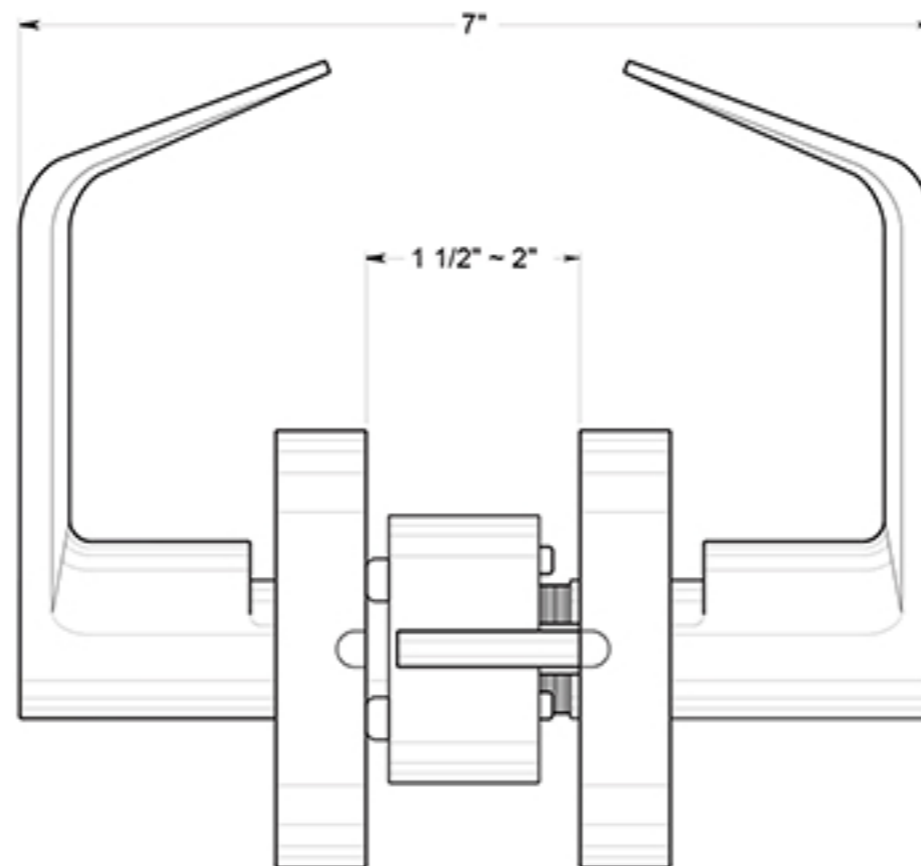

# CL504ECCNC

LEVERSET / CLARENDON / STORE ROOM / IC CORE / COMMERCIAL GRADE 2 / STEEL & ZINC

DRAWING NOT TO SCALE

NOTE: Deltana reserves the right to constantly improve its products and is not responsible for differences between the product in-hand and the specifications contained in this drawing. We do not recommend to pre-drill holes or pre-cut woods or metals based on the drawing information if the veracity of the specifications has not been proven by the live product.