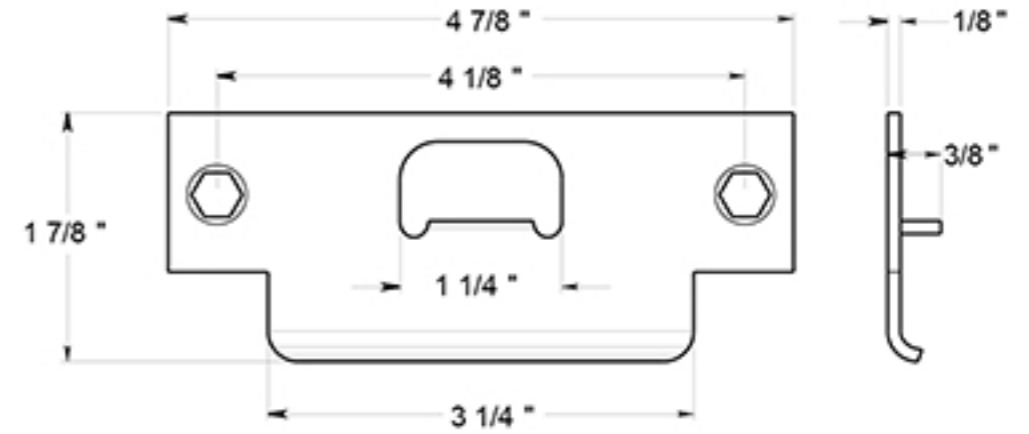

CL502EVC

LEVERSET / CLARENDON / PRIVACY / COMMERCIAL GRADE 2 / STEEL & ZINC

DRAWING NOT TO SCALE

NOTE: Deltana reserves the right to constantly improve its products and is not responsible for differences between the product in-hand and the specifications contained in this drawing. We do not recommend to pre-drill holes or pre-cut woods or metals based on the drawing information if the veracity of the specifications has not been proven by the live product.