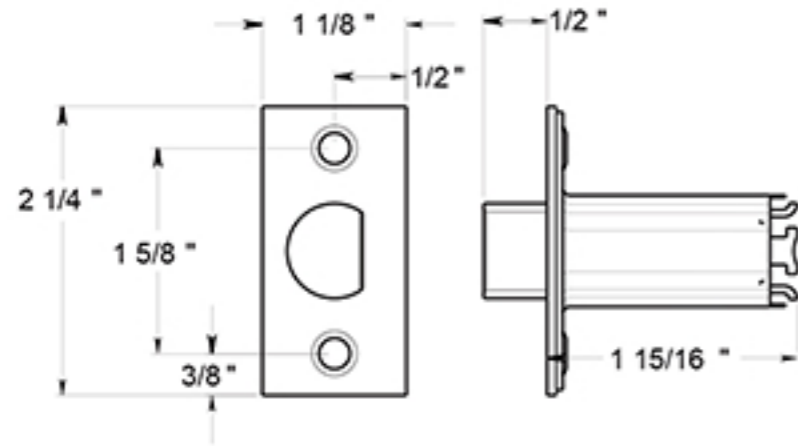

CL502EVC

LEVERSET / CLARENDON / PRIVACY / COMMERCIAL GRADE 2 / STEEL & ZINC

DRAWING NOT TO SCALE

NOTE: Deltana reserves the right to constantly improve its products and is not responsible for differences between the product in-hand and the specifications contained in this drawing. We do not recommend to pre-drill holes or pre-cut woods or metals based on the drawing information if the veracity of the specifications has not been proven by the live product.