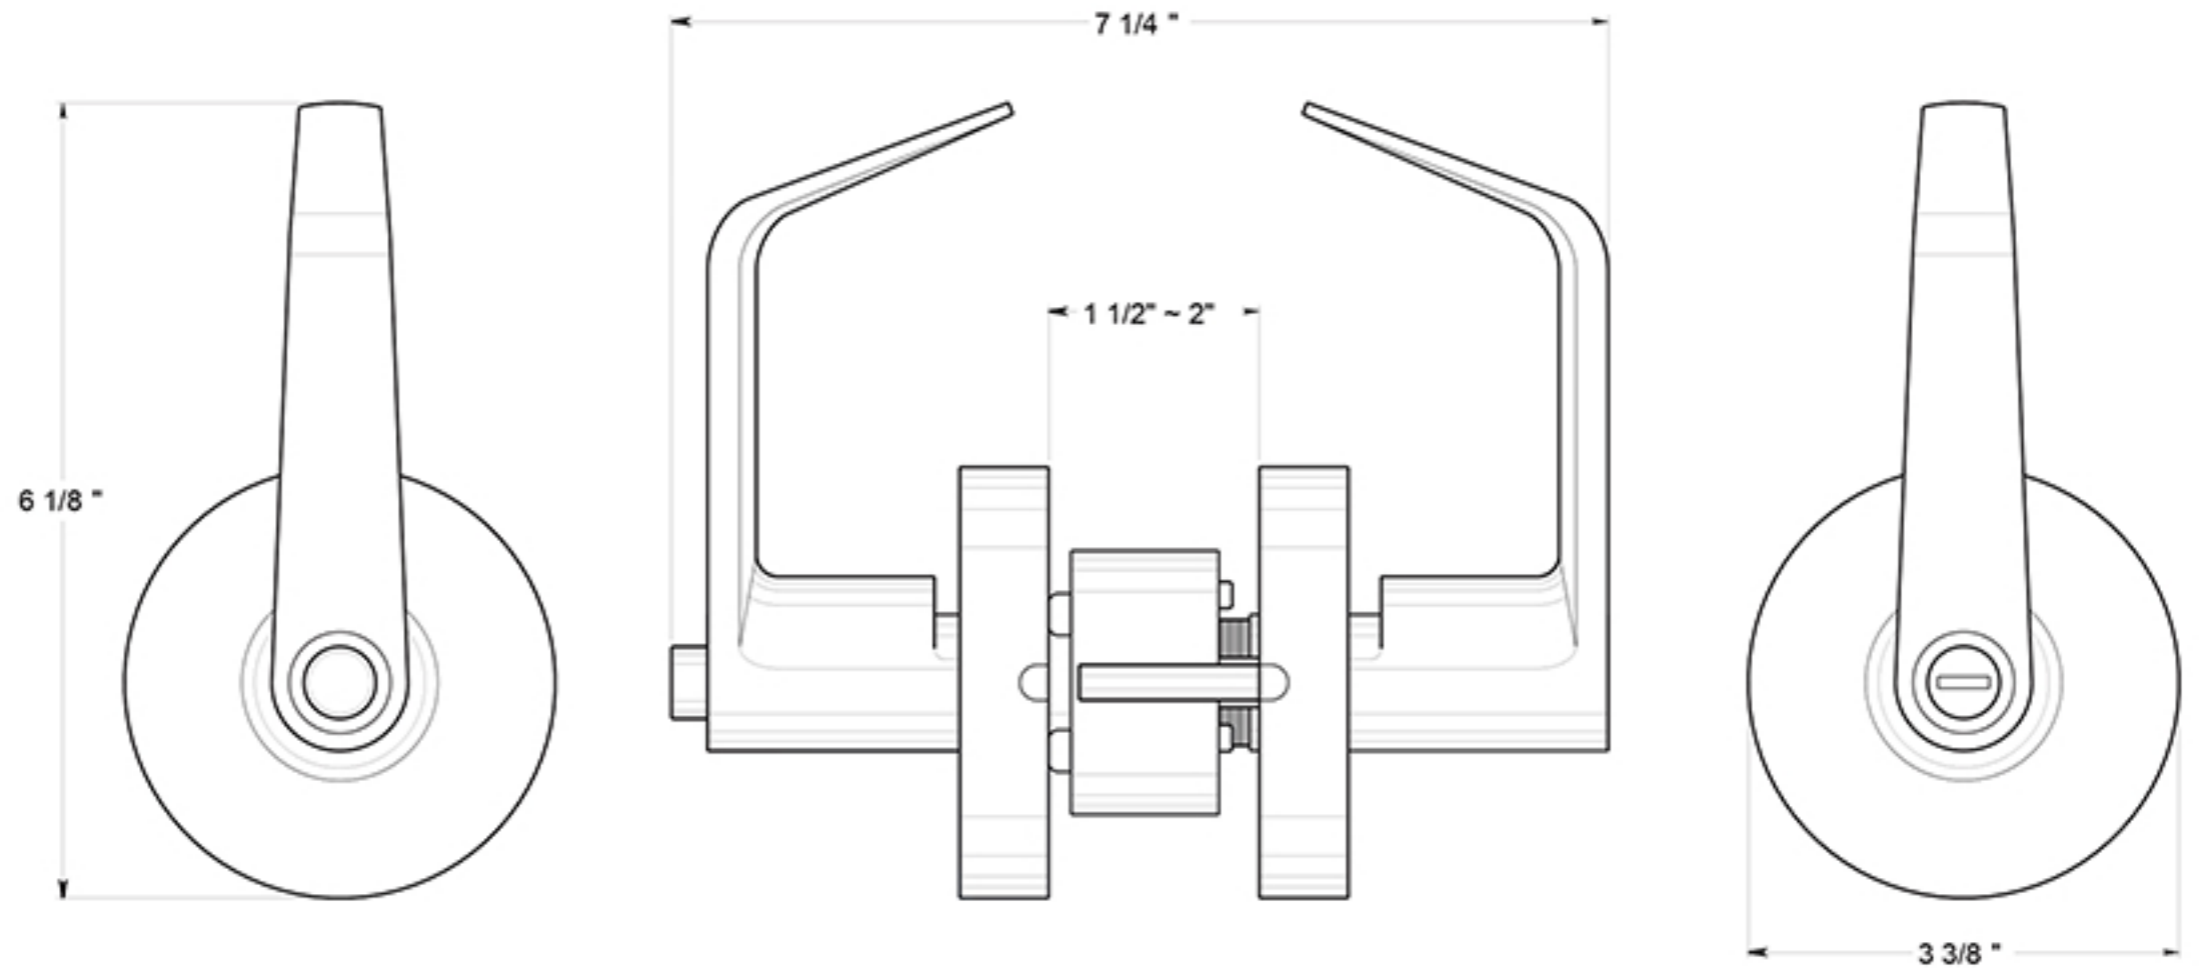

CL502EVC

LEVERSET / CLARENDON / PRIVACY / COMMERCIAL GRADE 2 / STEEL & ZINC

DRAWING NOT TO SCALE

NOTE: Deltana reserves the right to constantly improve its products and is not responsible for differences between the product in-hand and the specifications contained in this drawing. We do not recommend to pre-drill holes or pre-cut woods or metals based on the drawing information if the veracity of the specifications has not been proven by the live product.