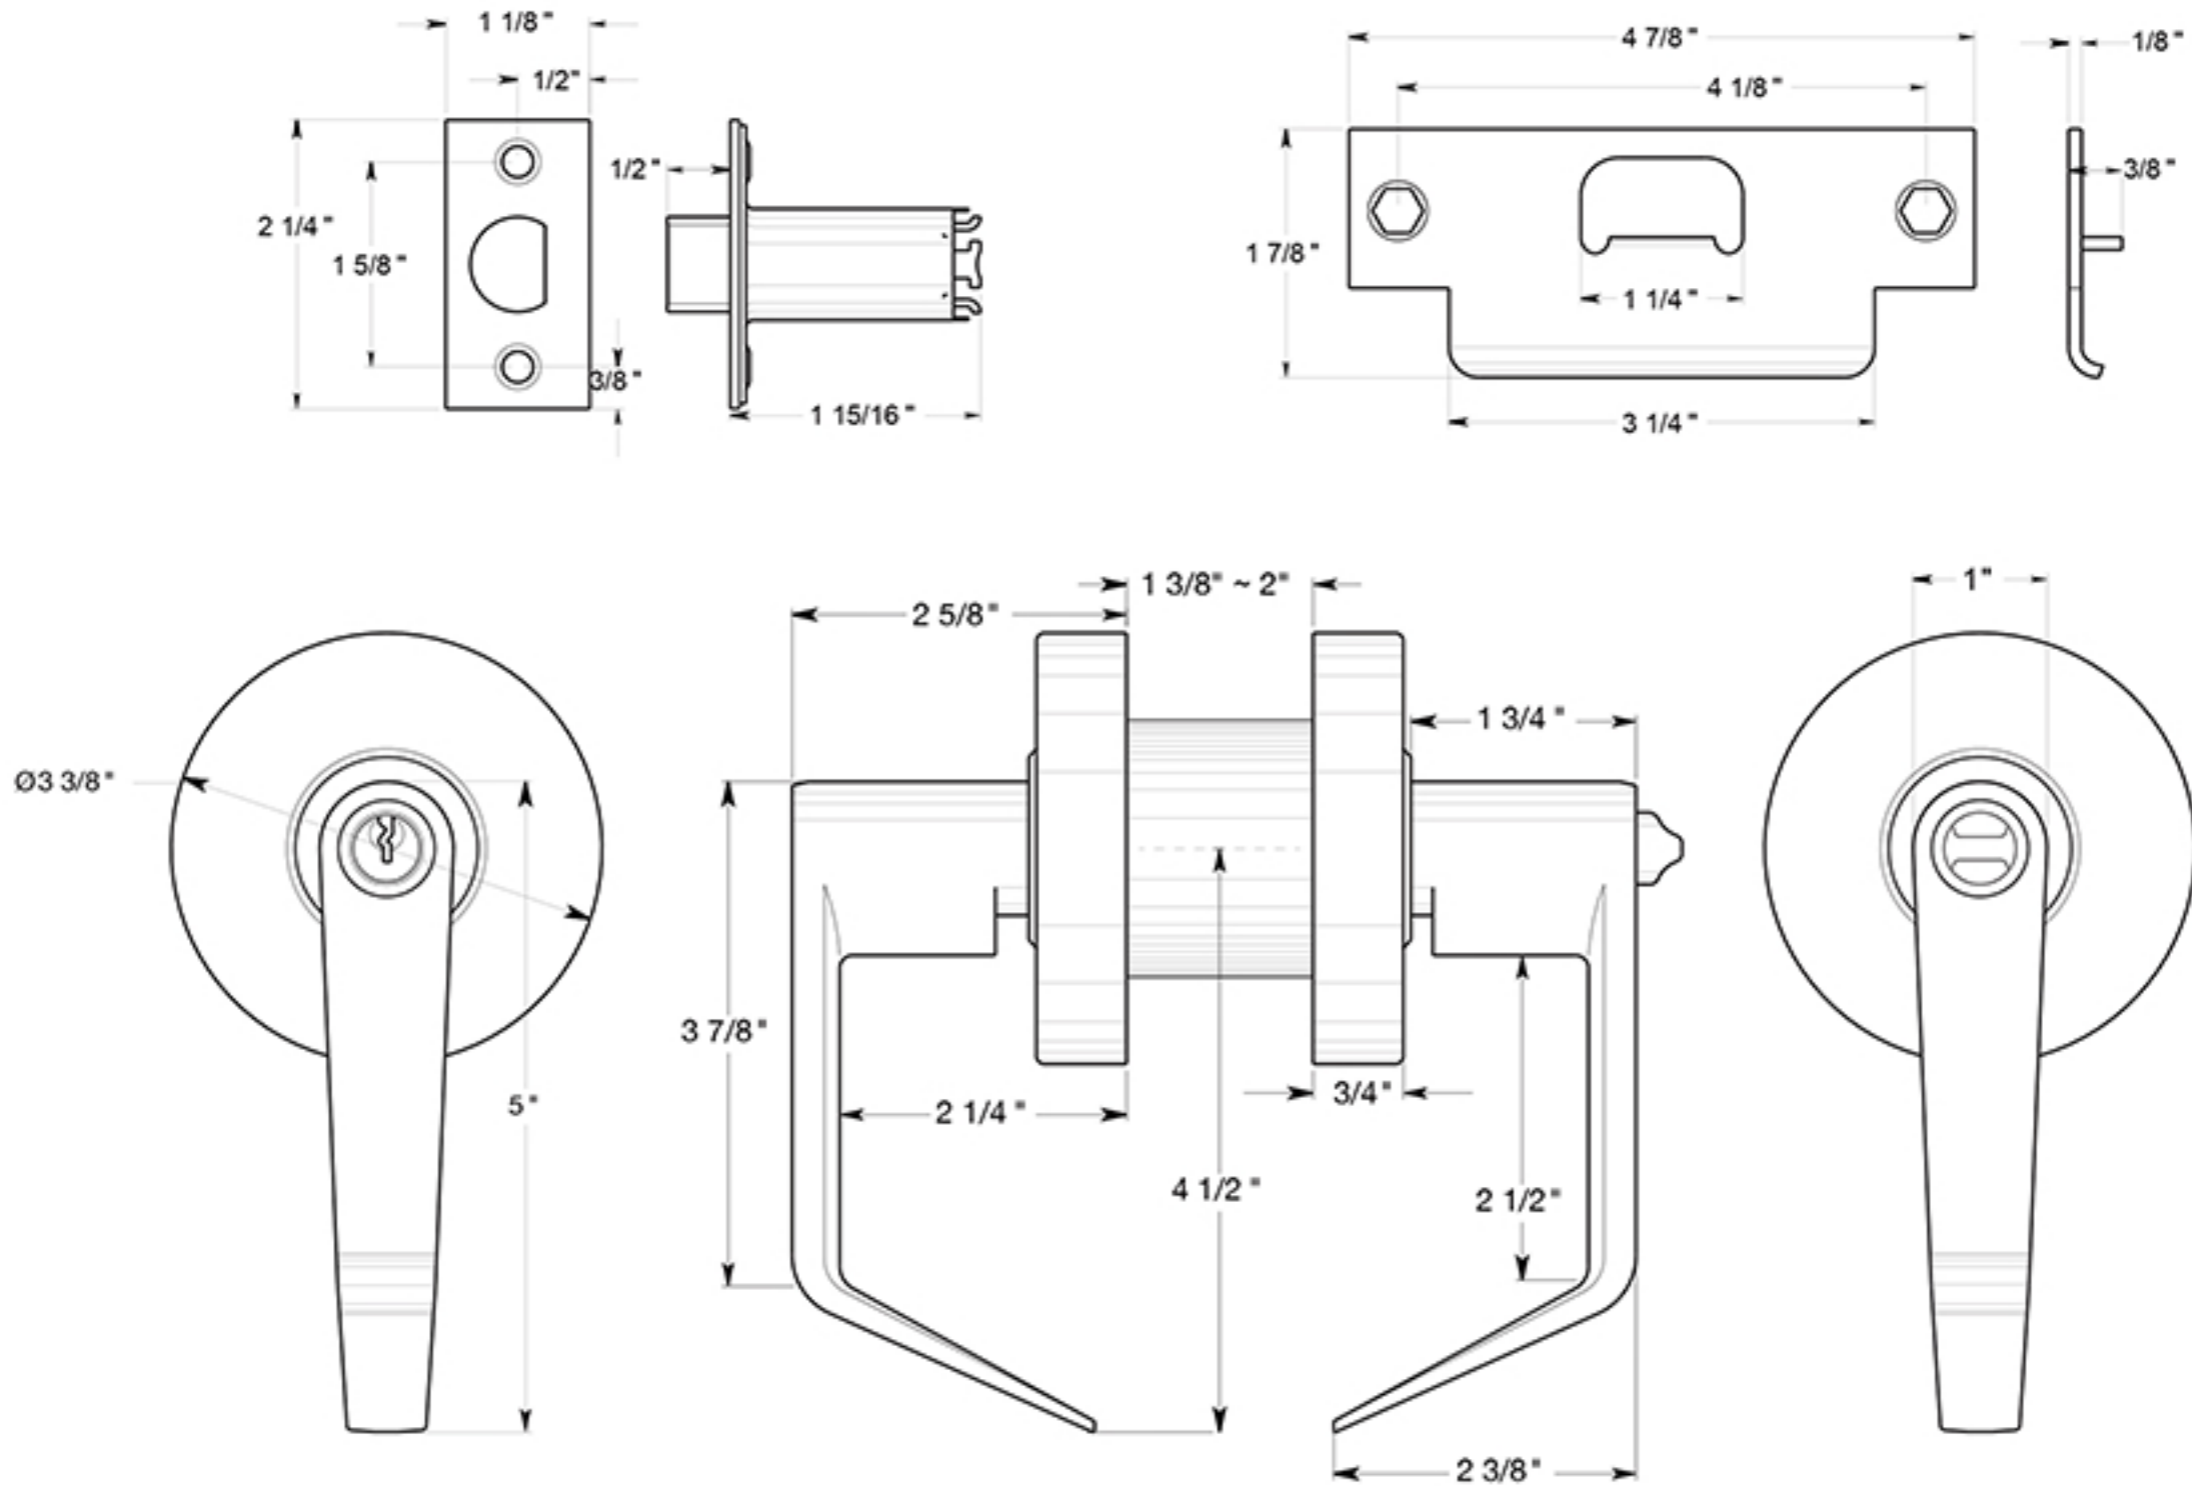

# CL500EVC

CLARENDON LEVERSET / ENTRY / COMMERCIAL GRADE 2 / STEEL & ZINC

DRAWING NOT TO SCALE

NOTE: Deltana reserves the right to constantly improve its products and is not responsible for differences between the product in-hand and the specifications contained in this drawing. We do not recommend to pre-drill holes or pre-cut woods or metals based on the drawing information if the veracity of the specifications has not been proven by the live product.