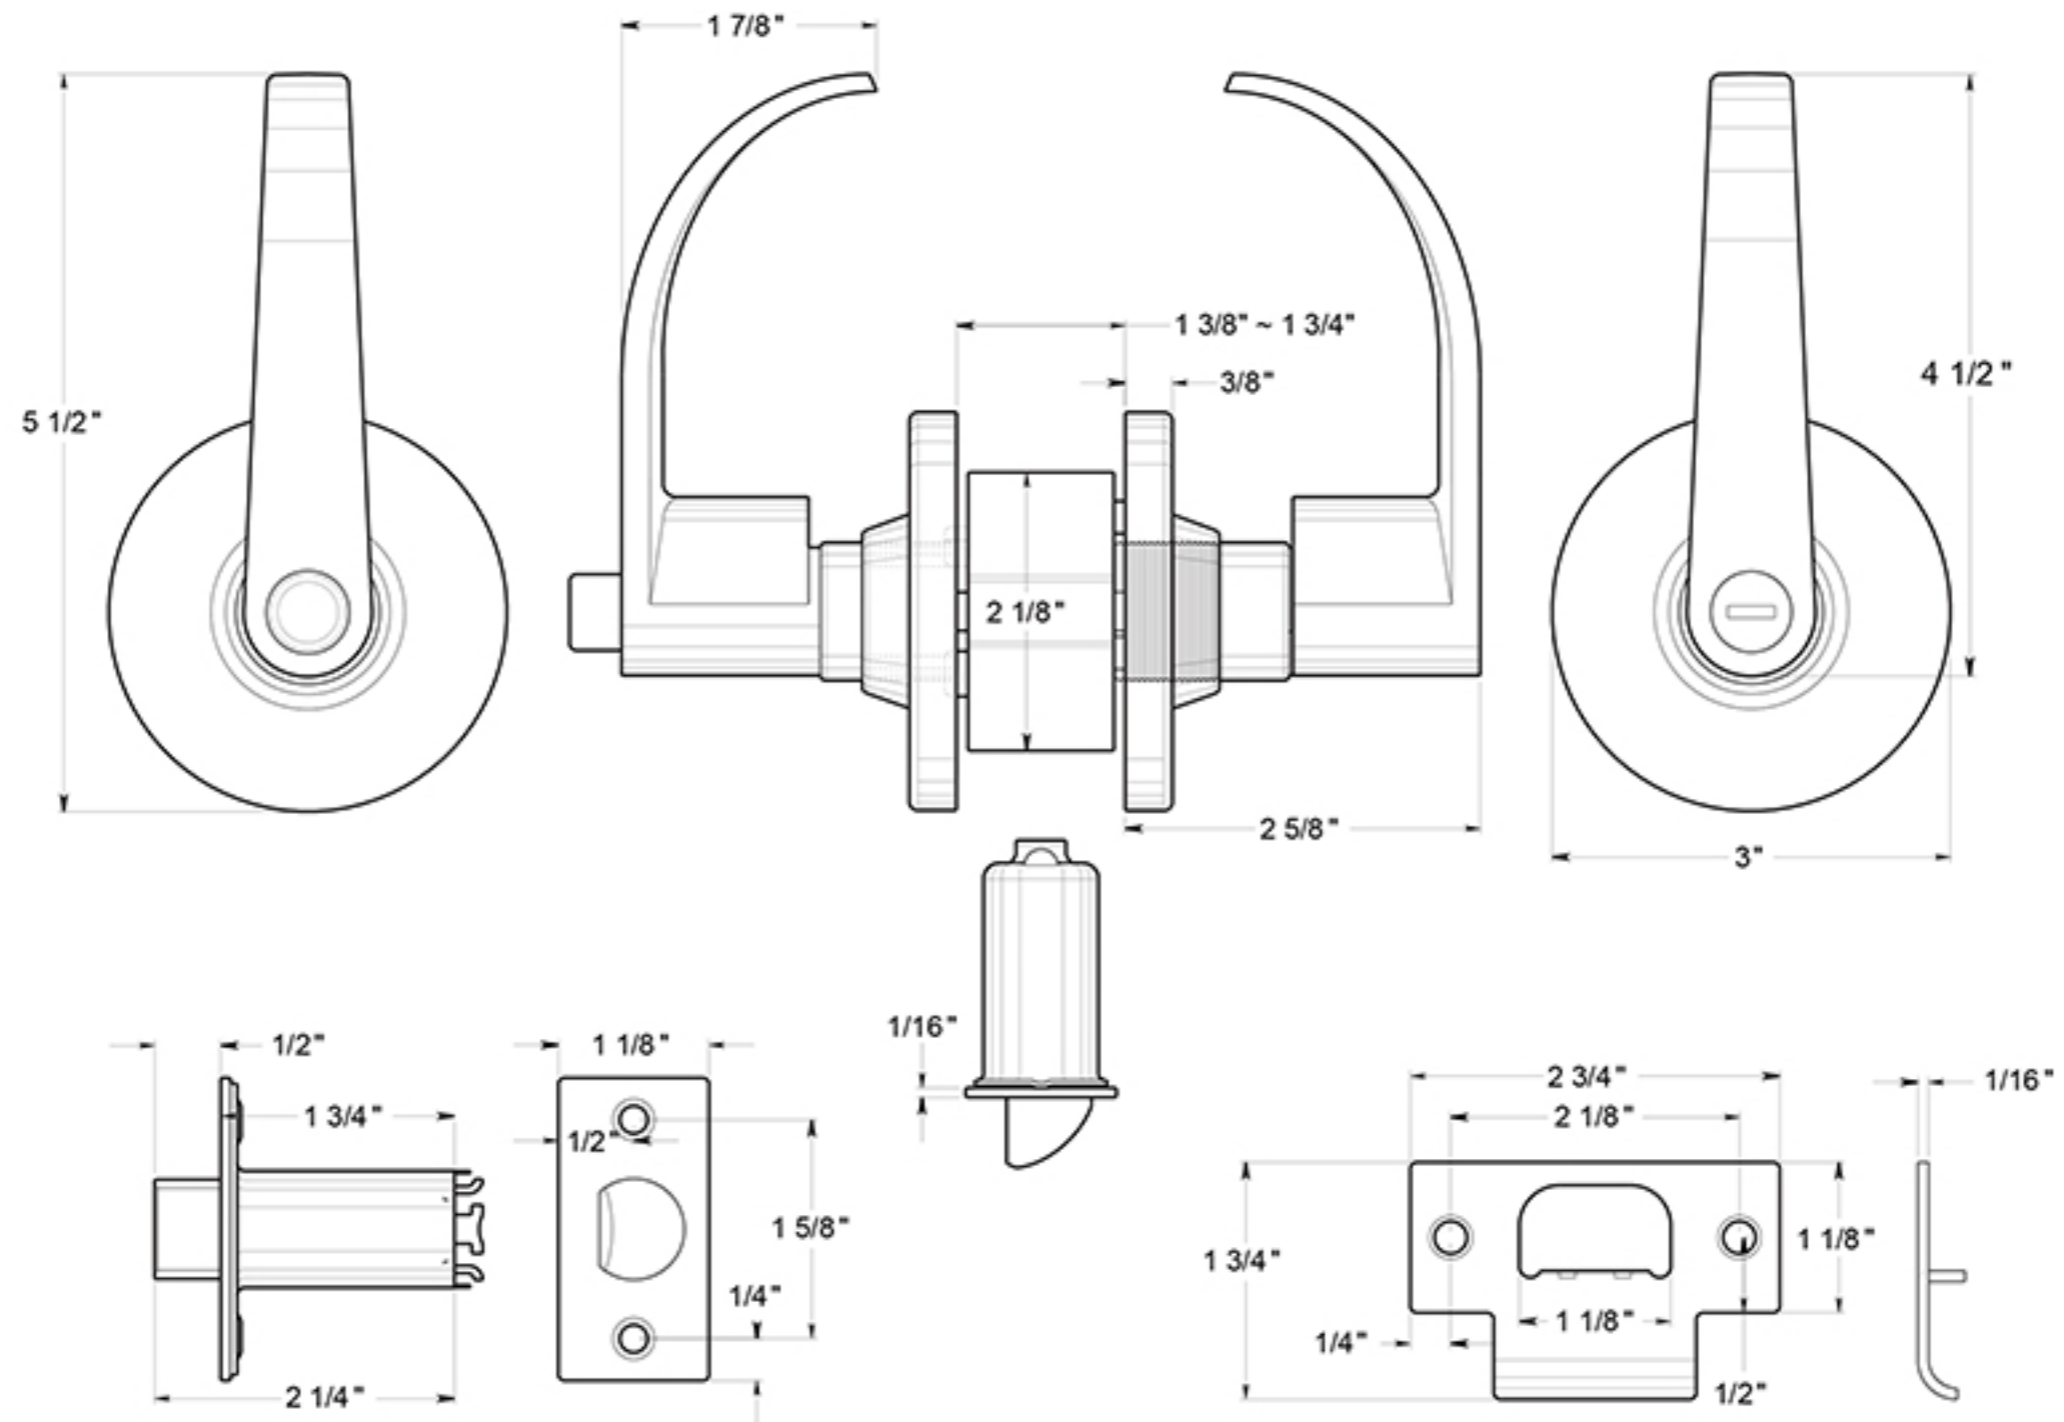

CL402EL

LEVERSET / CURVED / PRIVACY / COMMERCIAL LIGHT DUTY GRADE 2 / STEEL & ZINC

DRAWING NOT TO SCALE

NOTE: Deltana reserves the right to constantly improve its products and is not responsible for differences between the product in-hand and the specifications contained in this drawing. We do not recommend to pre-drill holes or pre-cut woods or metals based on the drawing information if the veracity of the specifications has not been proven by the live product.