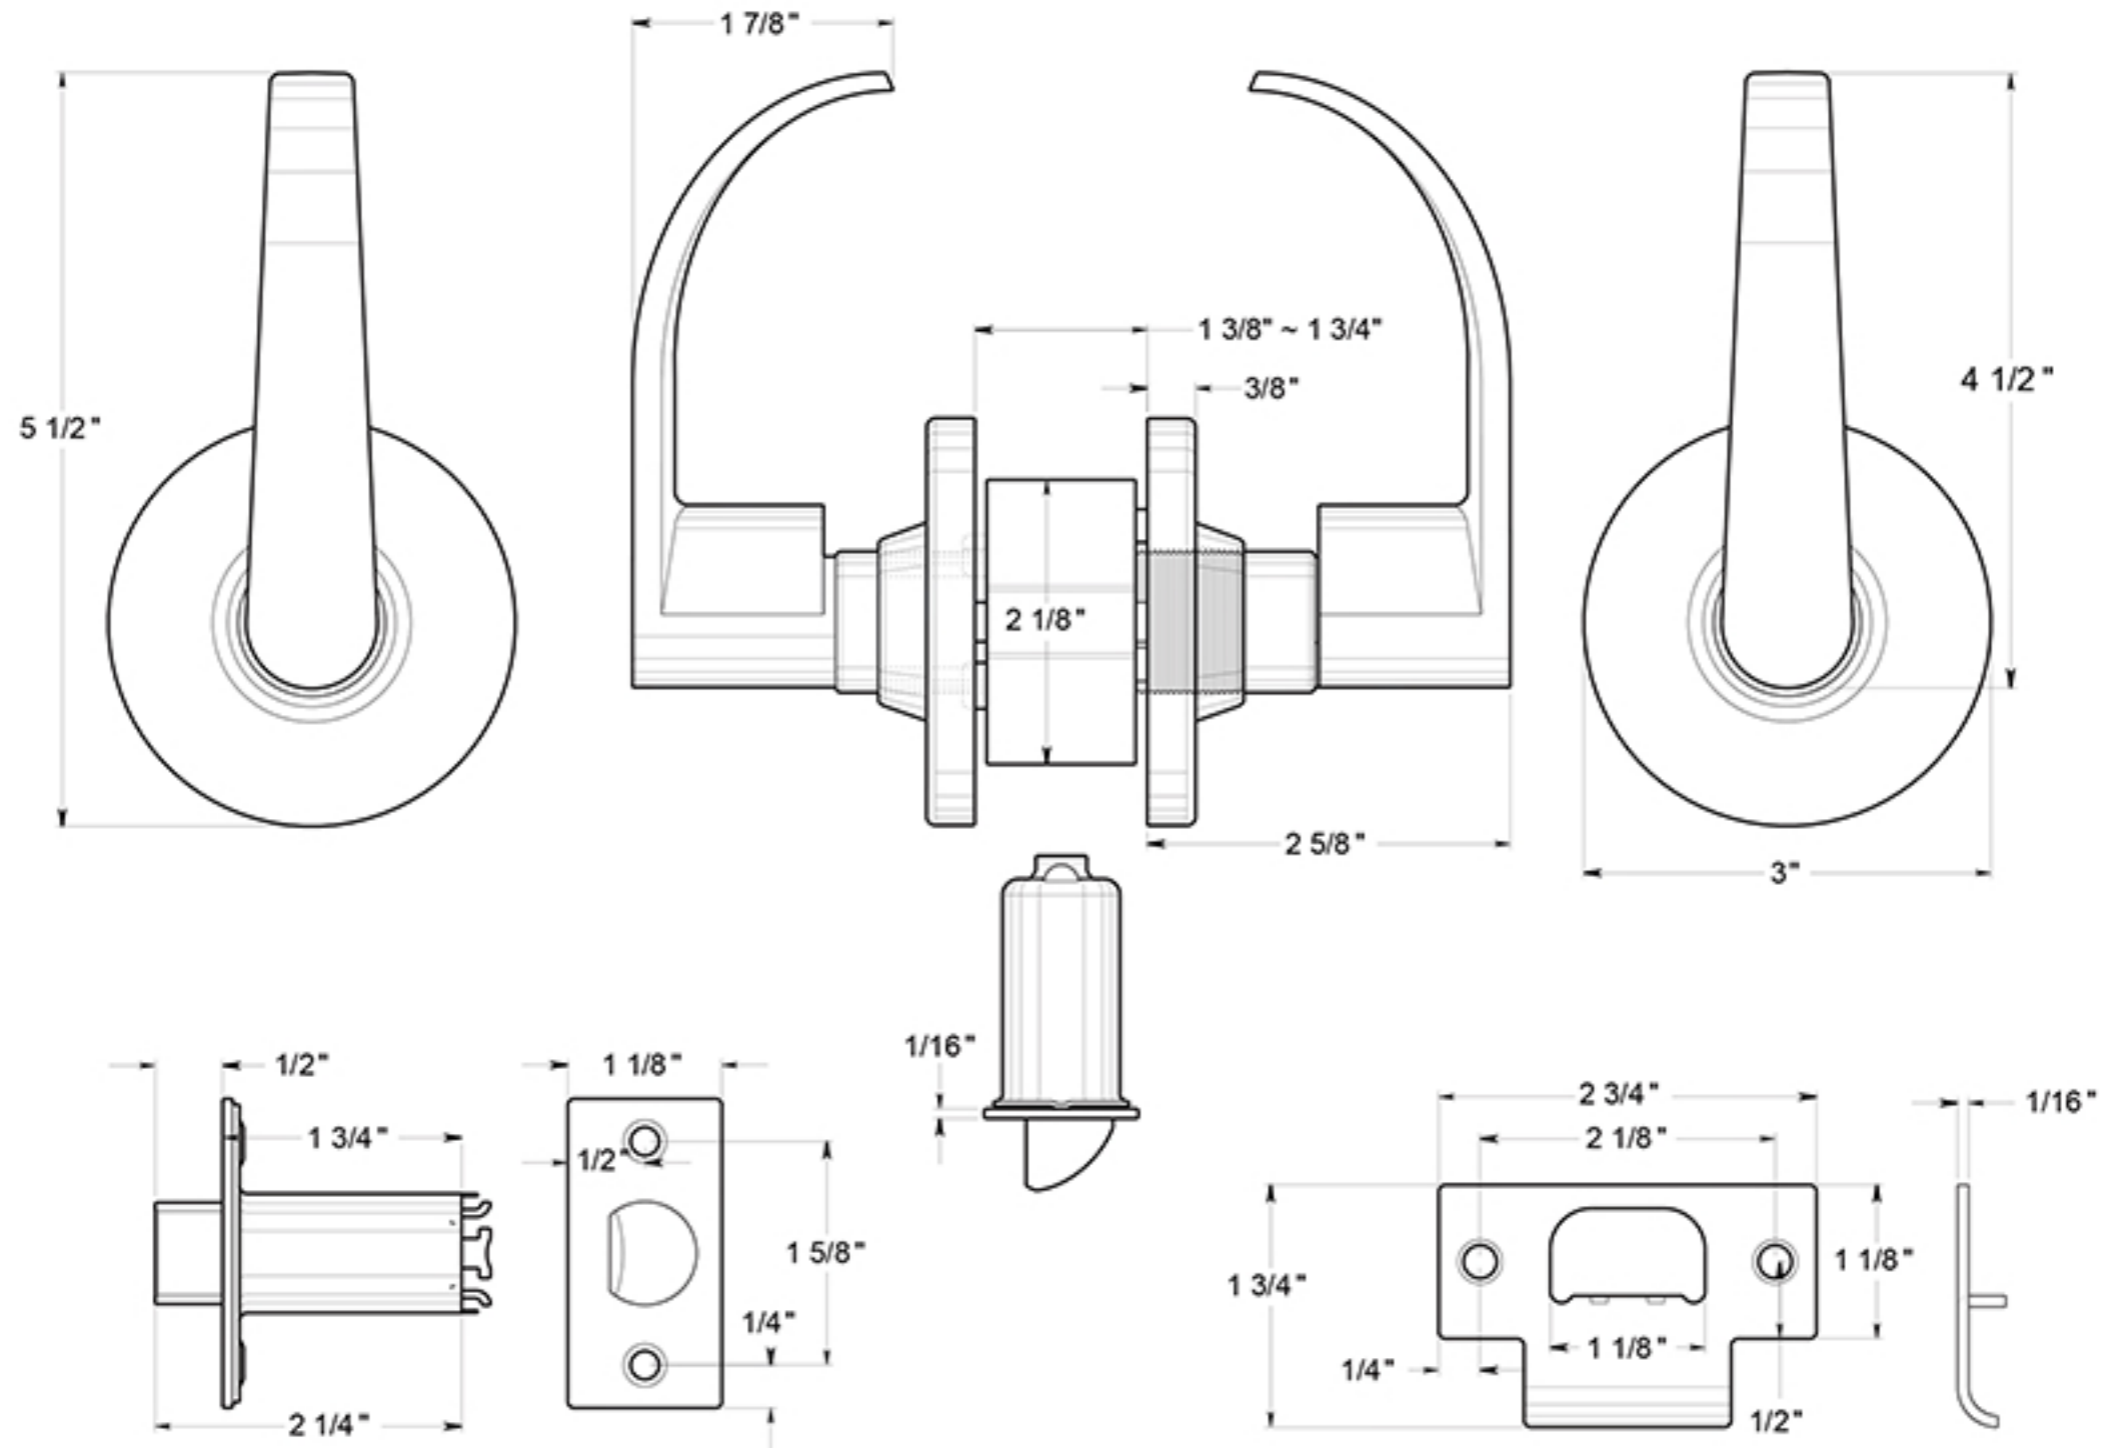

CL401EL

LEVERSET / CURVED / PASSAGE / COMMERCIAL LIGHT DUTY GRADE 2 / STEEL & ZINC

DRAWING NOT TO SCALE

NOTE: Deltana reserves the right to constantly improve its products and is not responsible for differences between the product in-hand and the specifications contained in this drawing. We do not recommend to pre-drill holes or pre-cut woods or metals based on the drawing information if the veracity of the specifications has not been proven by the live product.