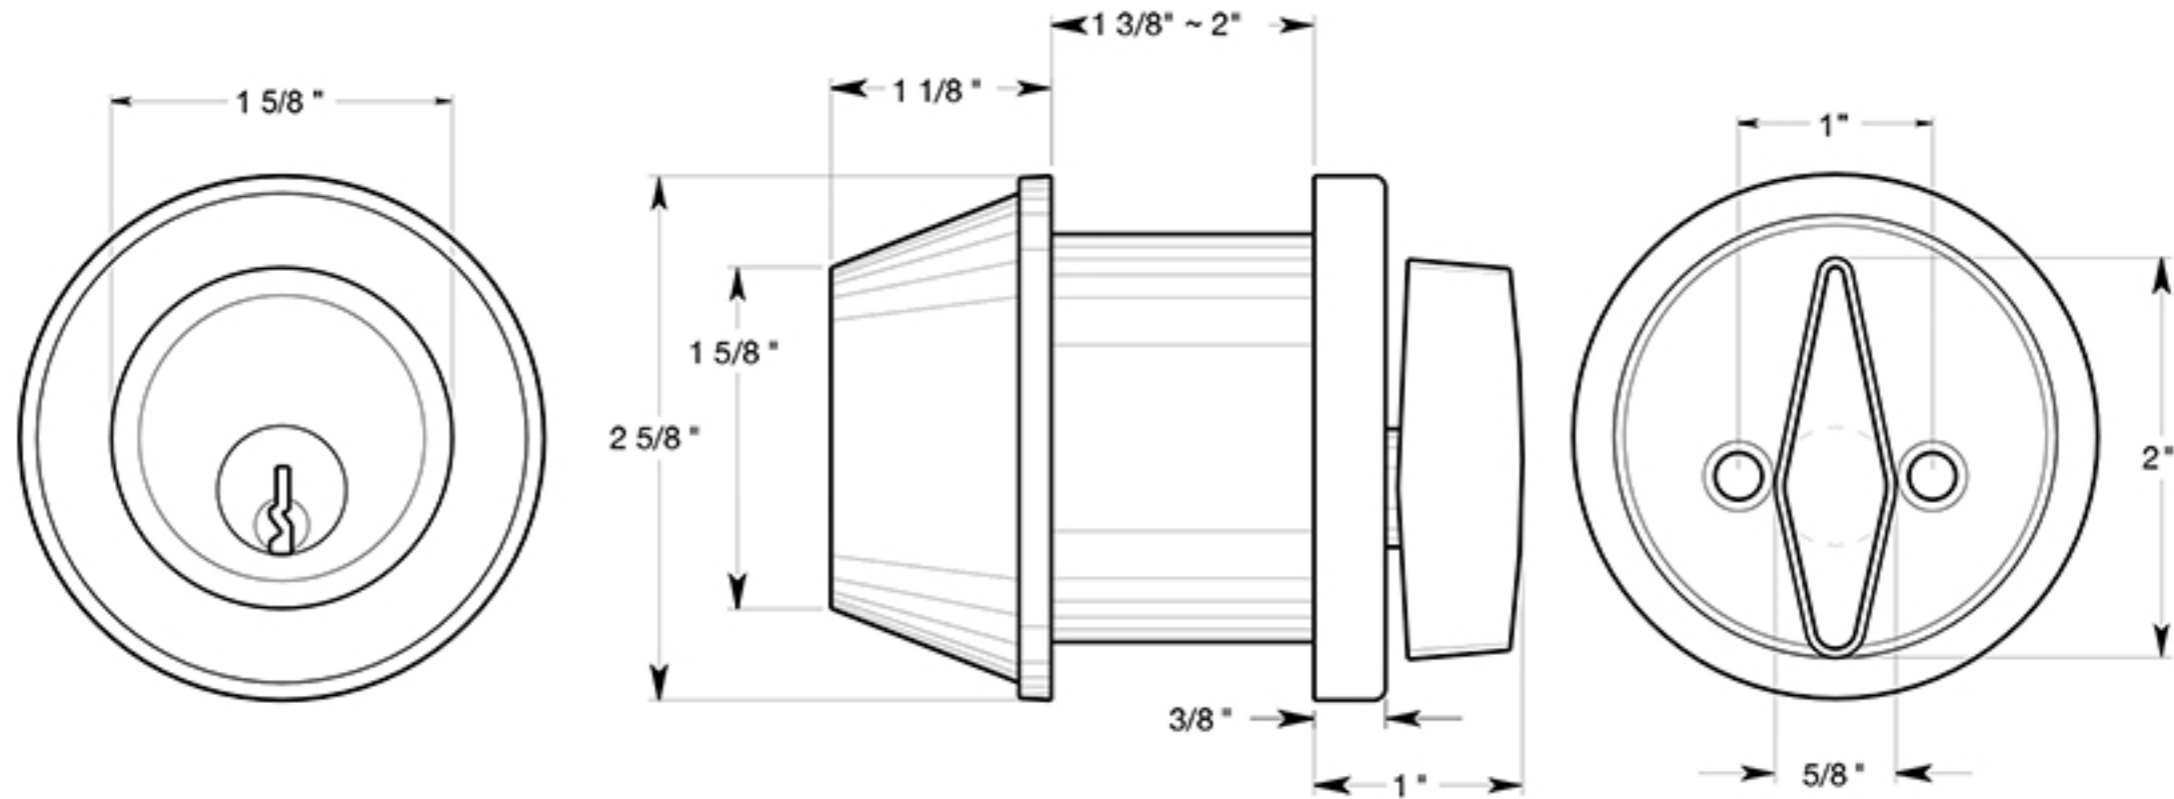

CL200LA

DEADBOLT / SINGLE CYLINDER / COMMERCIAL GRADE 2 / STEEL & ZINC OR STAINLESS STEEL & ZINC

DRAWING NOT TO SCALE

NOTE: Deltana reserves the right to constantly improve its products and is not responsible for differences between the product in-hand and the specifications contained in this drawing. We do not recommend to pre-drill holes or pre-cut woods or metals based on the drawing information if the veracity of the specifications has not been proven by the live product.