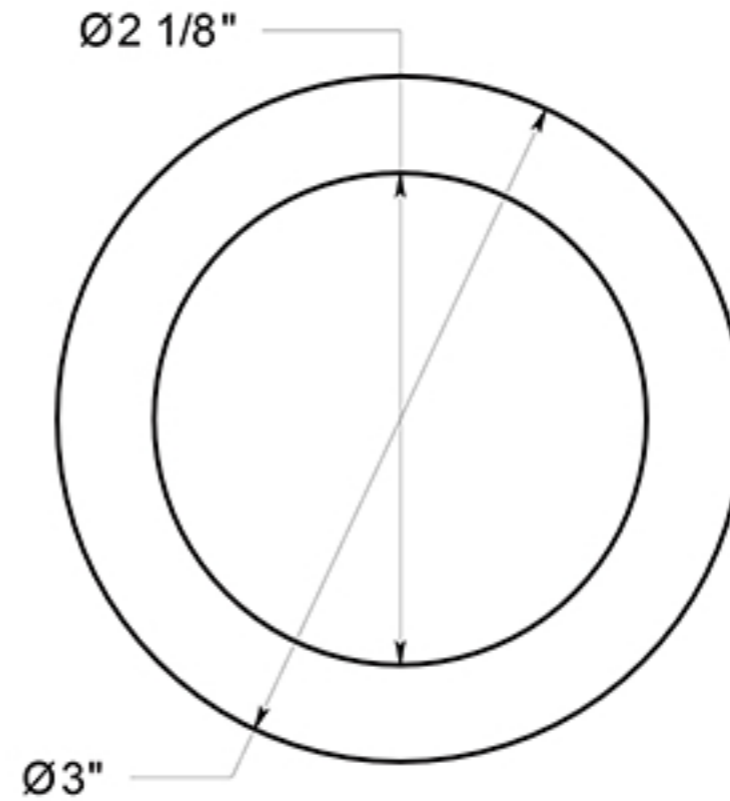

CL115EAC

ROUND KNOB / DUMMY / COMMERCIAL GRADE 2 / STEEL & ZINC

DRAWING NOT TO SCALE

NOTE: Deltana reserves the right to constantly improve its products and is not responsible for differences between the product in-hand and the specifications contained in this drawing. We do not recommend to pre-drill holes or pre-cut woods or metals based on the drawing information if the veracity of the specifications has not been proven by the live product.