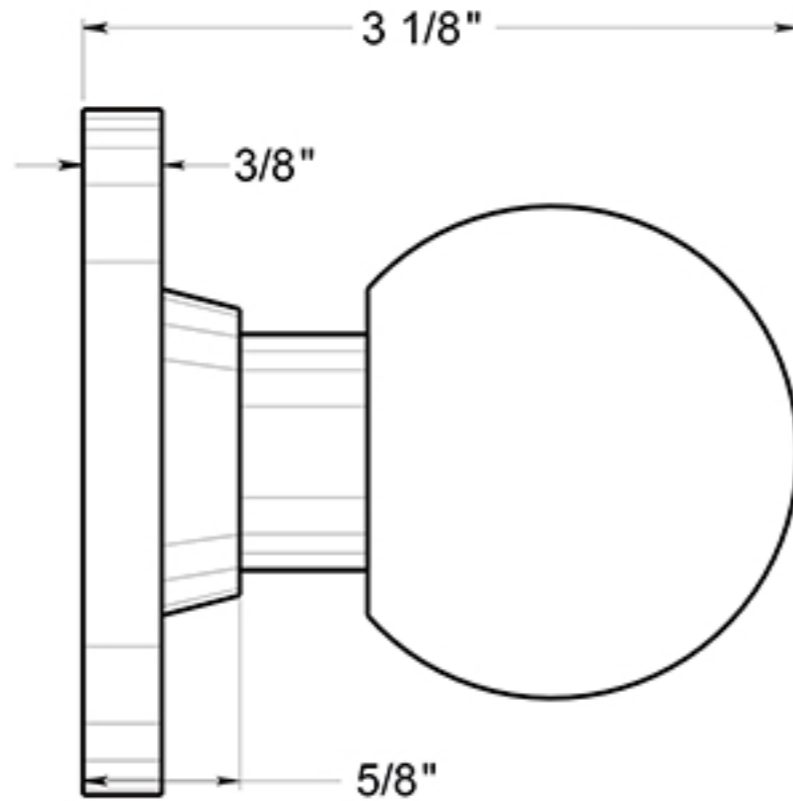

CL115EAC

ROUND KNOB / DUMMY / COMMERCIAL GRADE 2 / STEEL & ZINC

DRAWING NOT TO SCALE

NOTE: Deltana reserves the right to constantly improve its products and is not responsible for differences between the product in-hand and the specifications contained in this drawing. We do not recommend to pre-drill holes or pre-cut woods or metals based on the drawing information if the veracity of the specifications has not been proven by the live product.