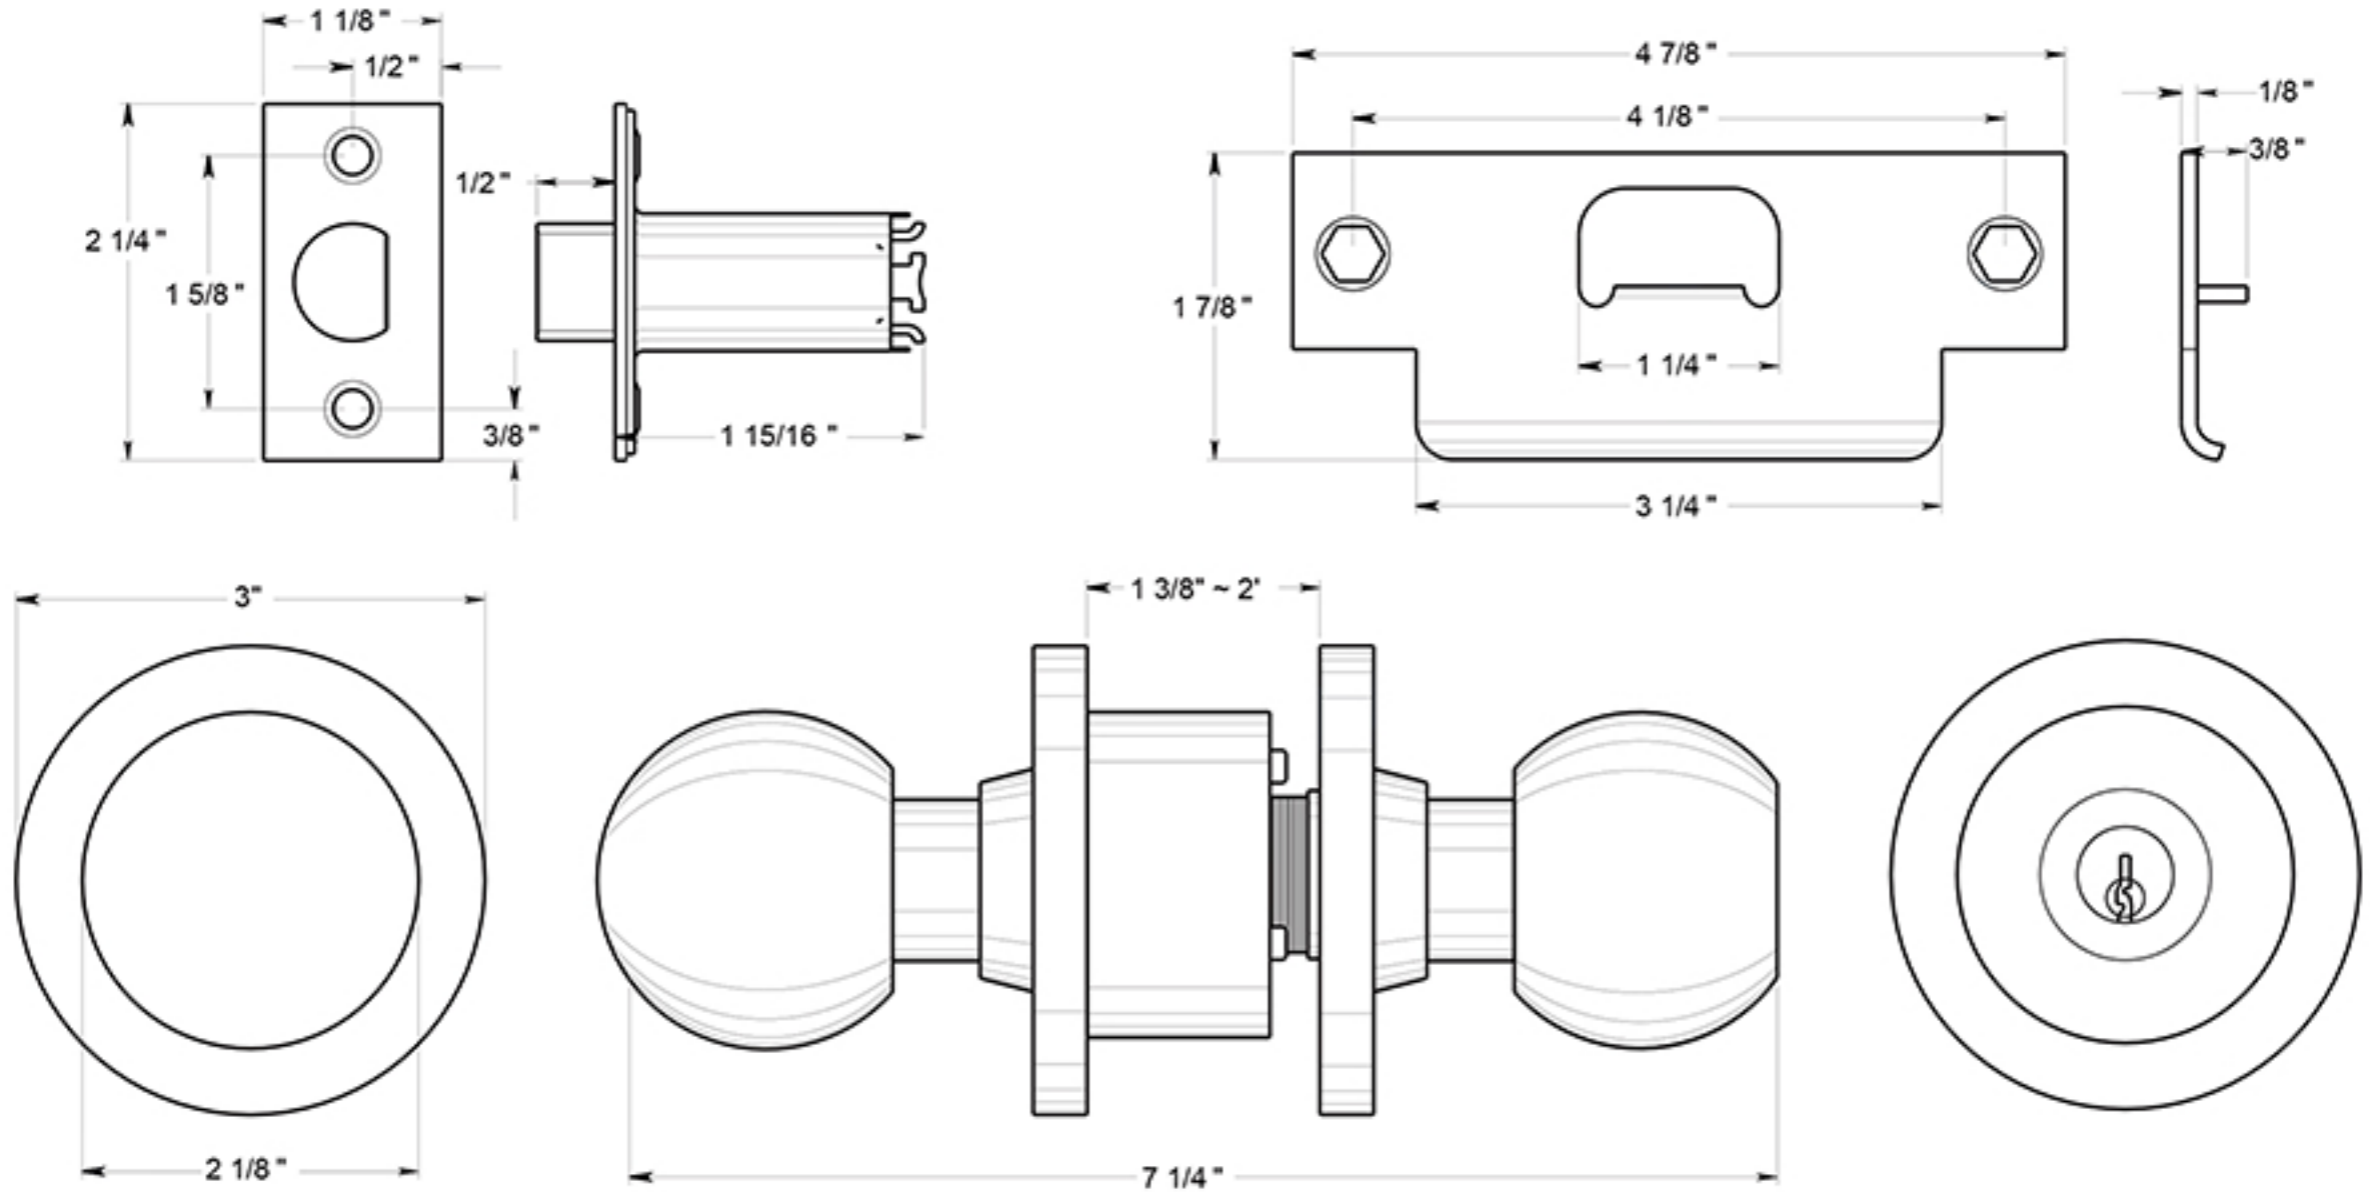

CL109EAC

KNOBSET / CLASSROOM / COMMERCIAL GRADE 2 / STEEL & ZINC

DRAWING NOT TO SCALE

NOTE: Deltana reserves the right to constantly improve its products and is not responsible for differences between the product in-hand and the specifications contained in this drawing. We do not recommend to pre-drill holes or pre-cut woods or metals based on the drawing information if the veracity of the specifications has not been proven by the live product.