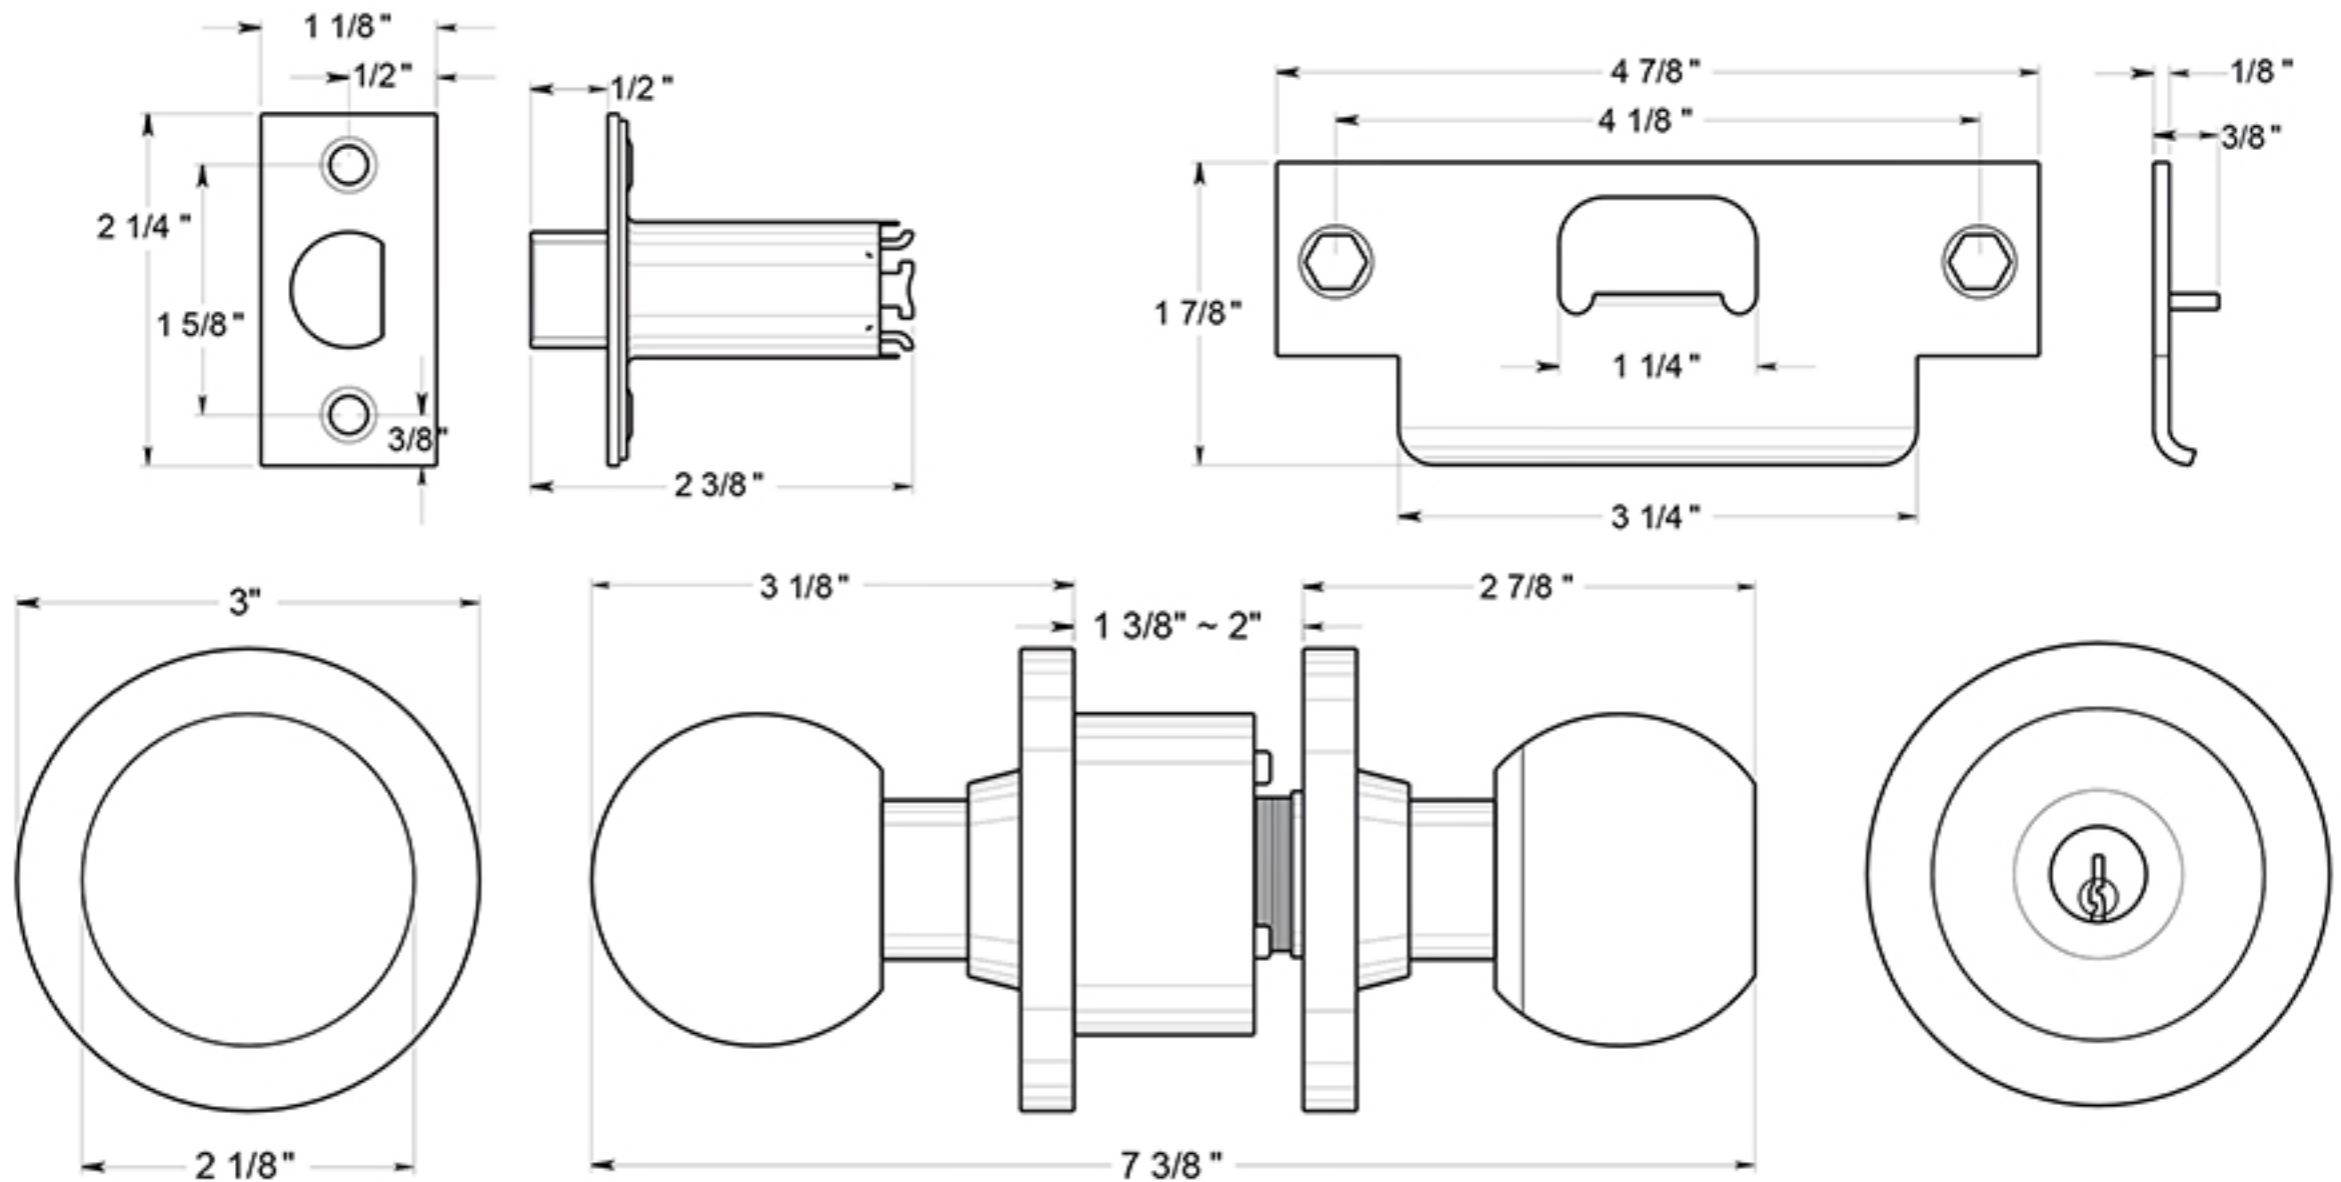

CL104EAC

ROUND KNOBSET / STORE ROOM / COMMERCIAL GRADE 2 / STEEL & ZINC

DRAWING NOT TO SCALE

NOTE: Deltana reserves the right to constantly improve its products and is not responsible for differences between the product in-hand and the specifications contained in this drawing. We do not recommend to pre-drill holes or pre-cut woods or metals based on the drawing information if the veracity of the specifications has not been proven by the live product.