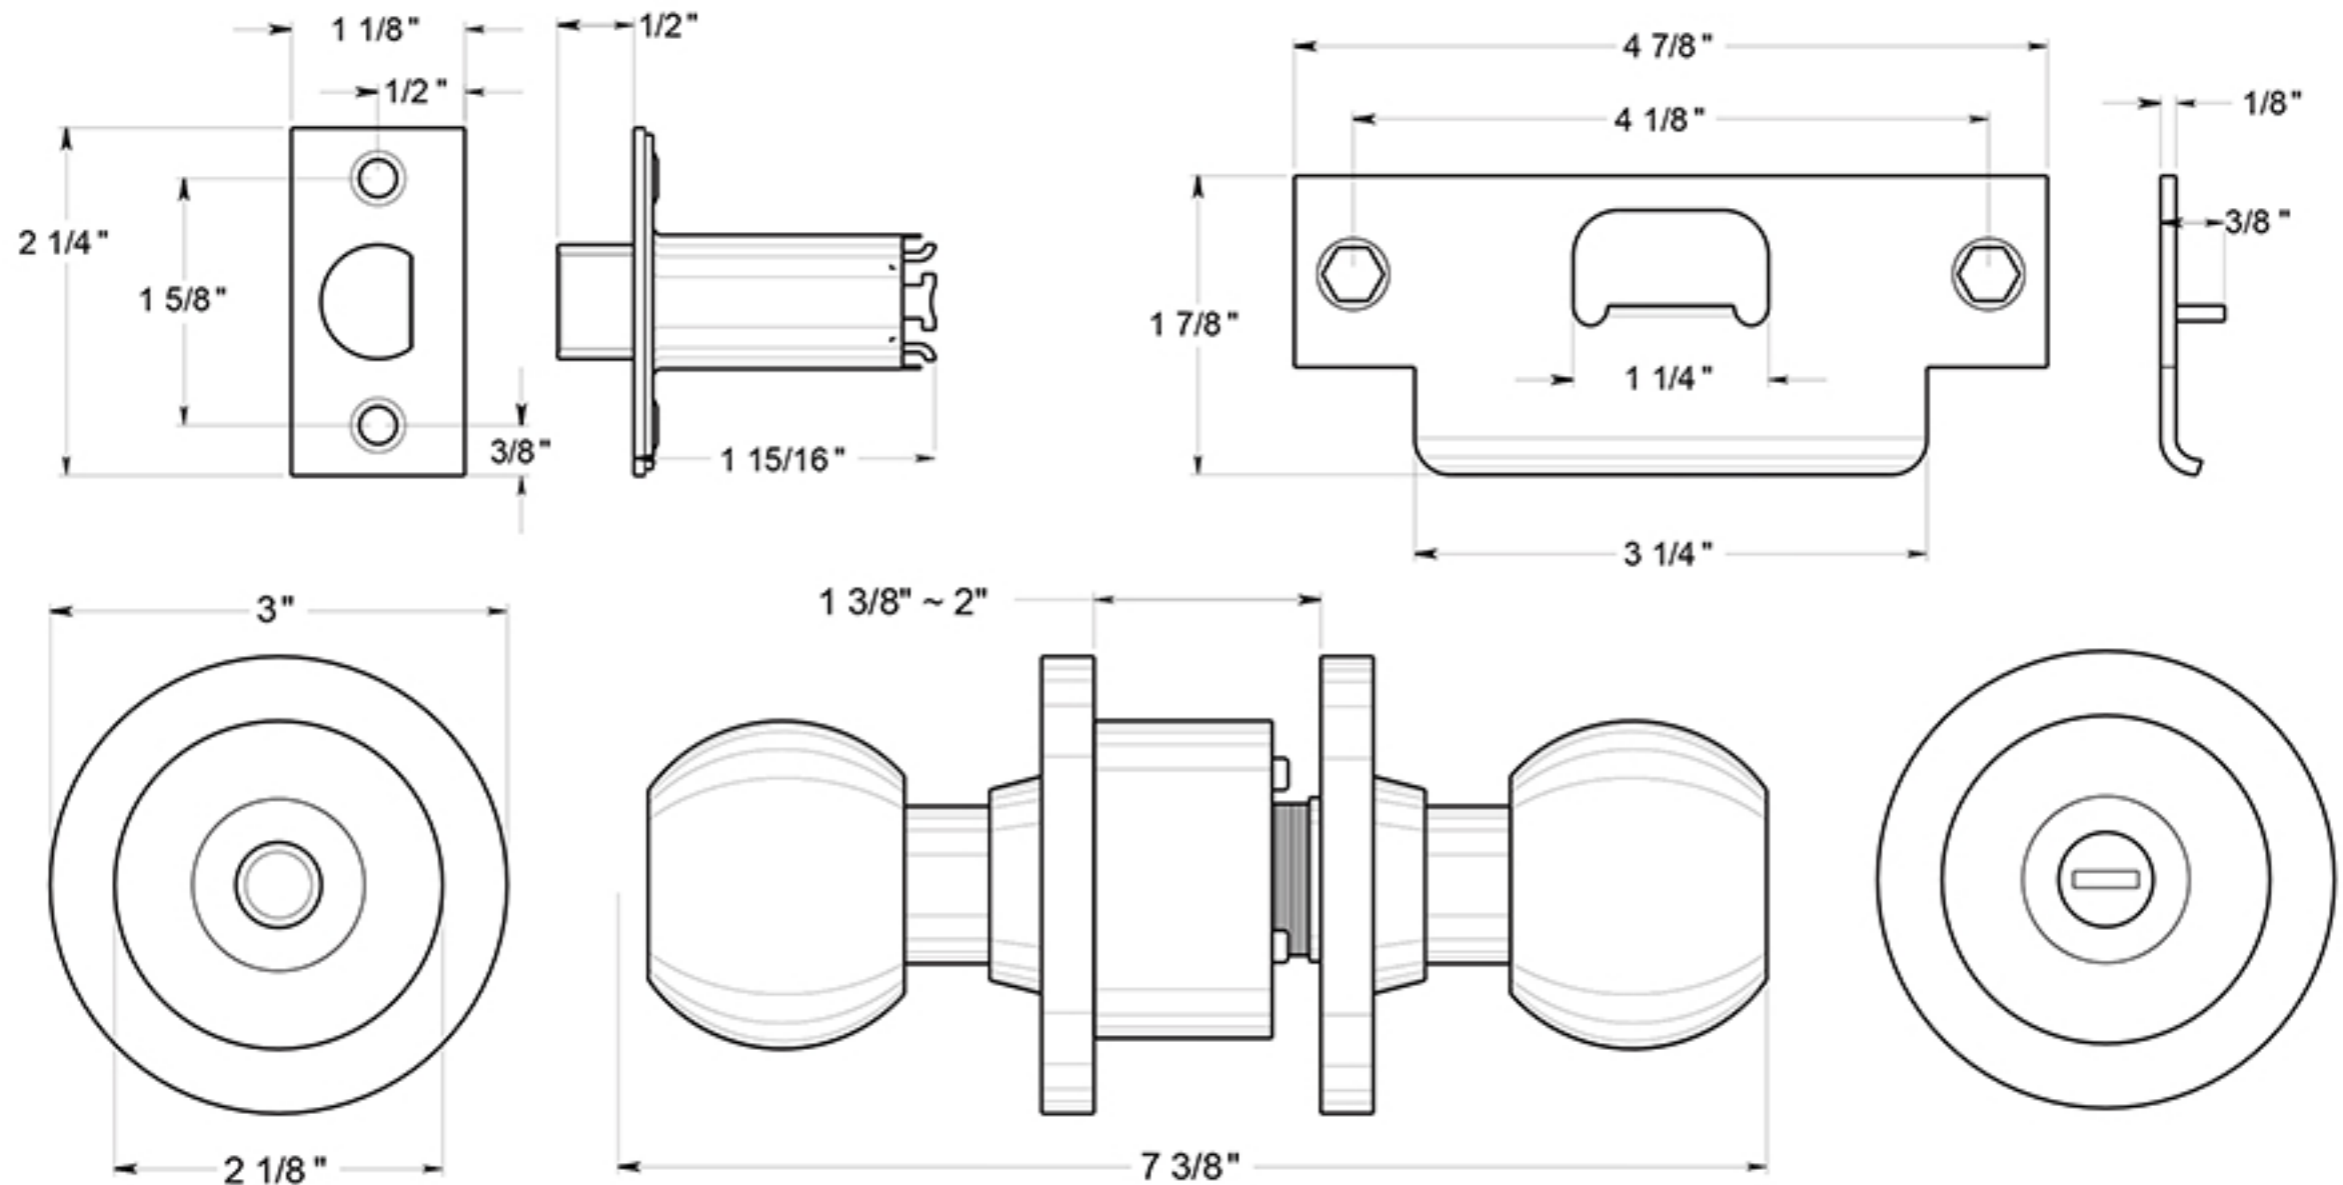

CL102EAC

ROUND KNOBS / PRIVACY / COMMERCIAL GRADE 2 / STEEL & ZINC

DRAWING NOT TO SCALE

NOTE: Deltana reserves the right to constantly improve its products and is not responsible for differences between the product in-hand and the specifications contained in this drawing. We do not recommend to pre-drill holes or pre-cut woods or metals based on the drawing information if the veracity of the specifications has not been proven by the live product.