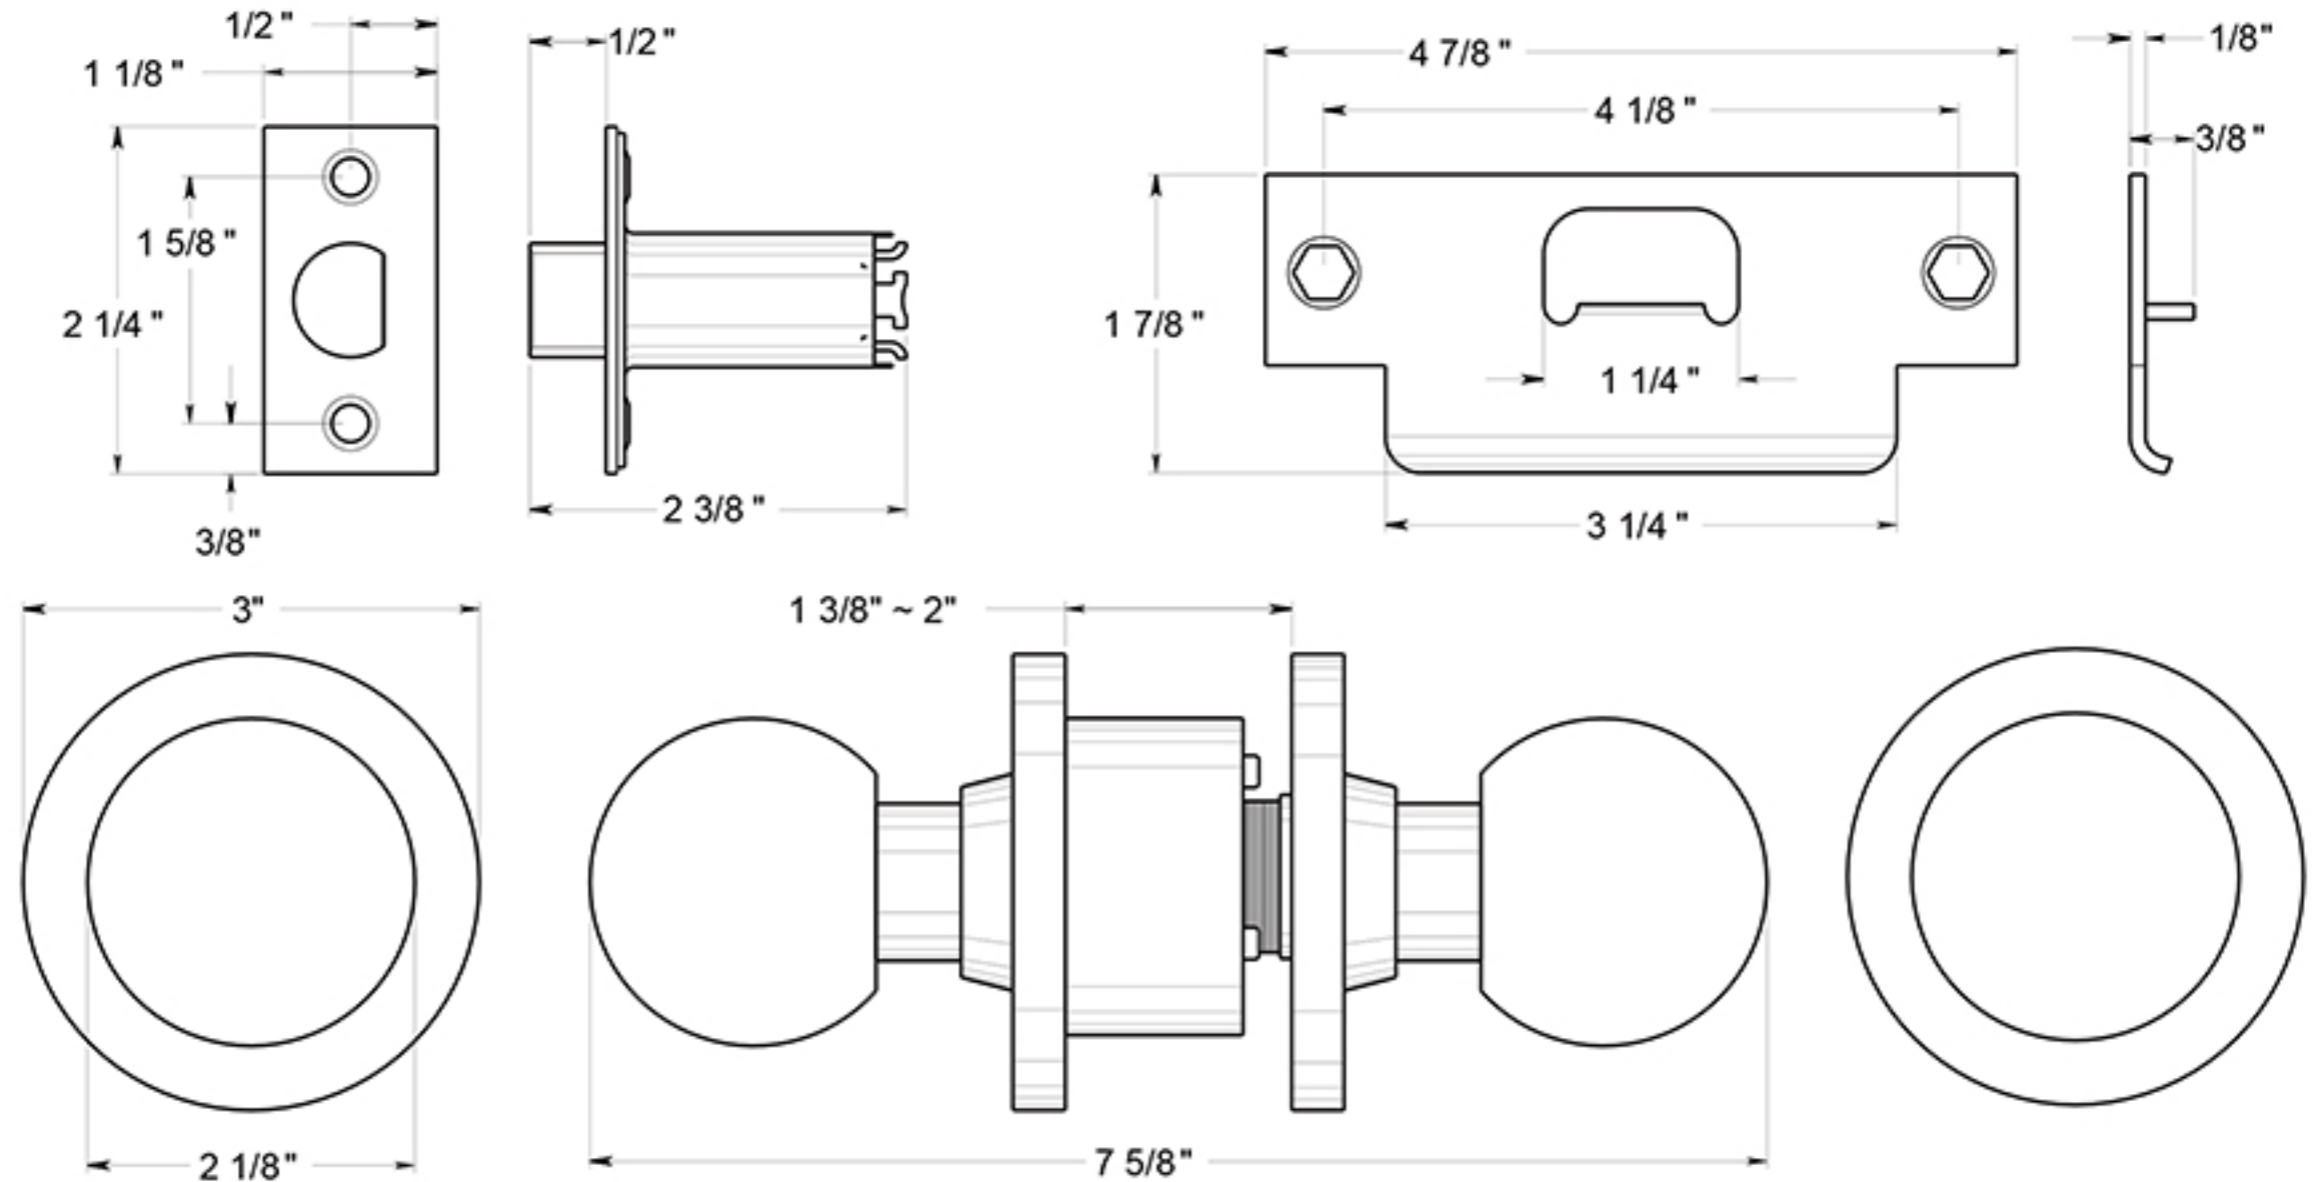

# CL101EAC

ROUND KNOBS / PASSAGE / COMMERCIAL GRADE 2 / STAINLESS STEEL & ZINC

DRAWING NOT TO SCALE

NOTE: Deltana reserves the right to constantly improve its products and is not responsible for differences between the product in-hand and the specifications contained in this drawing. We do not recommend to pre-drill holes or pre-cut woods or metals based on the drawing information if the veracity of the specifications has not been proven by the live product.